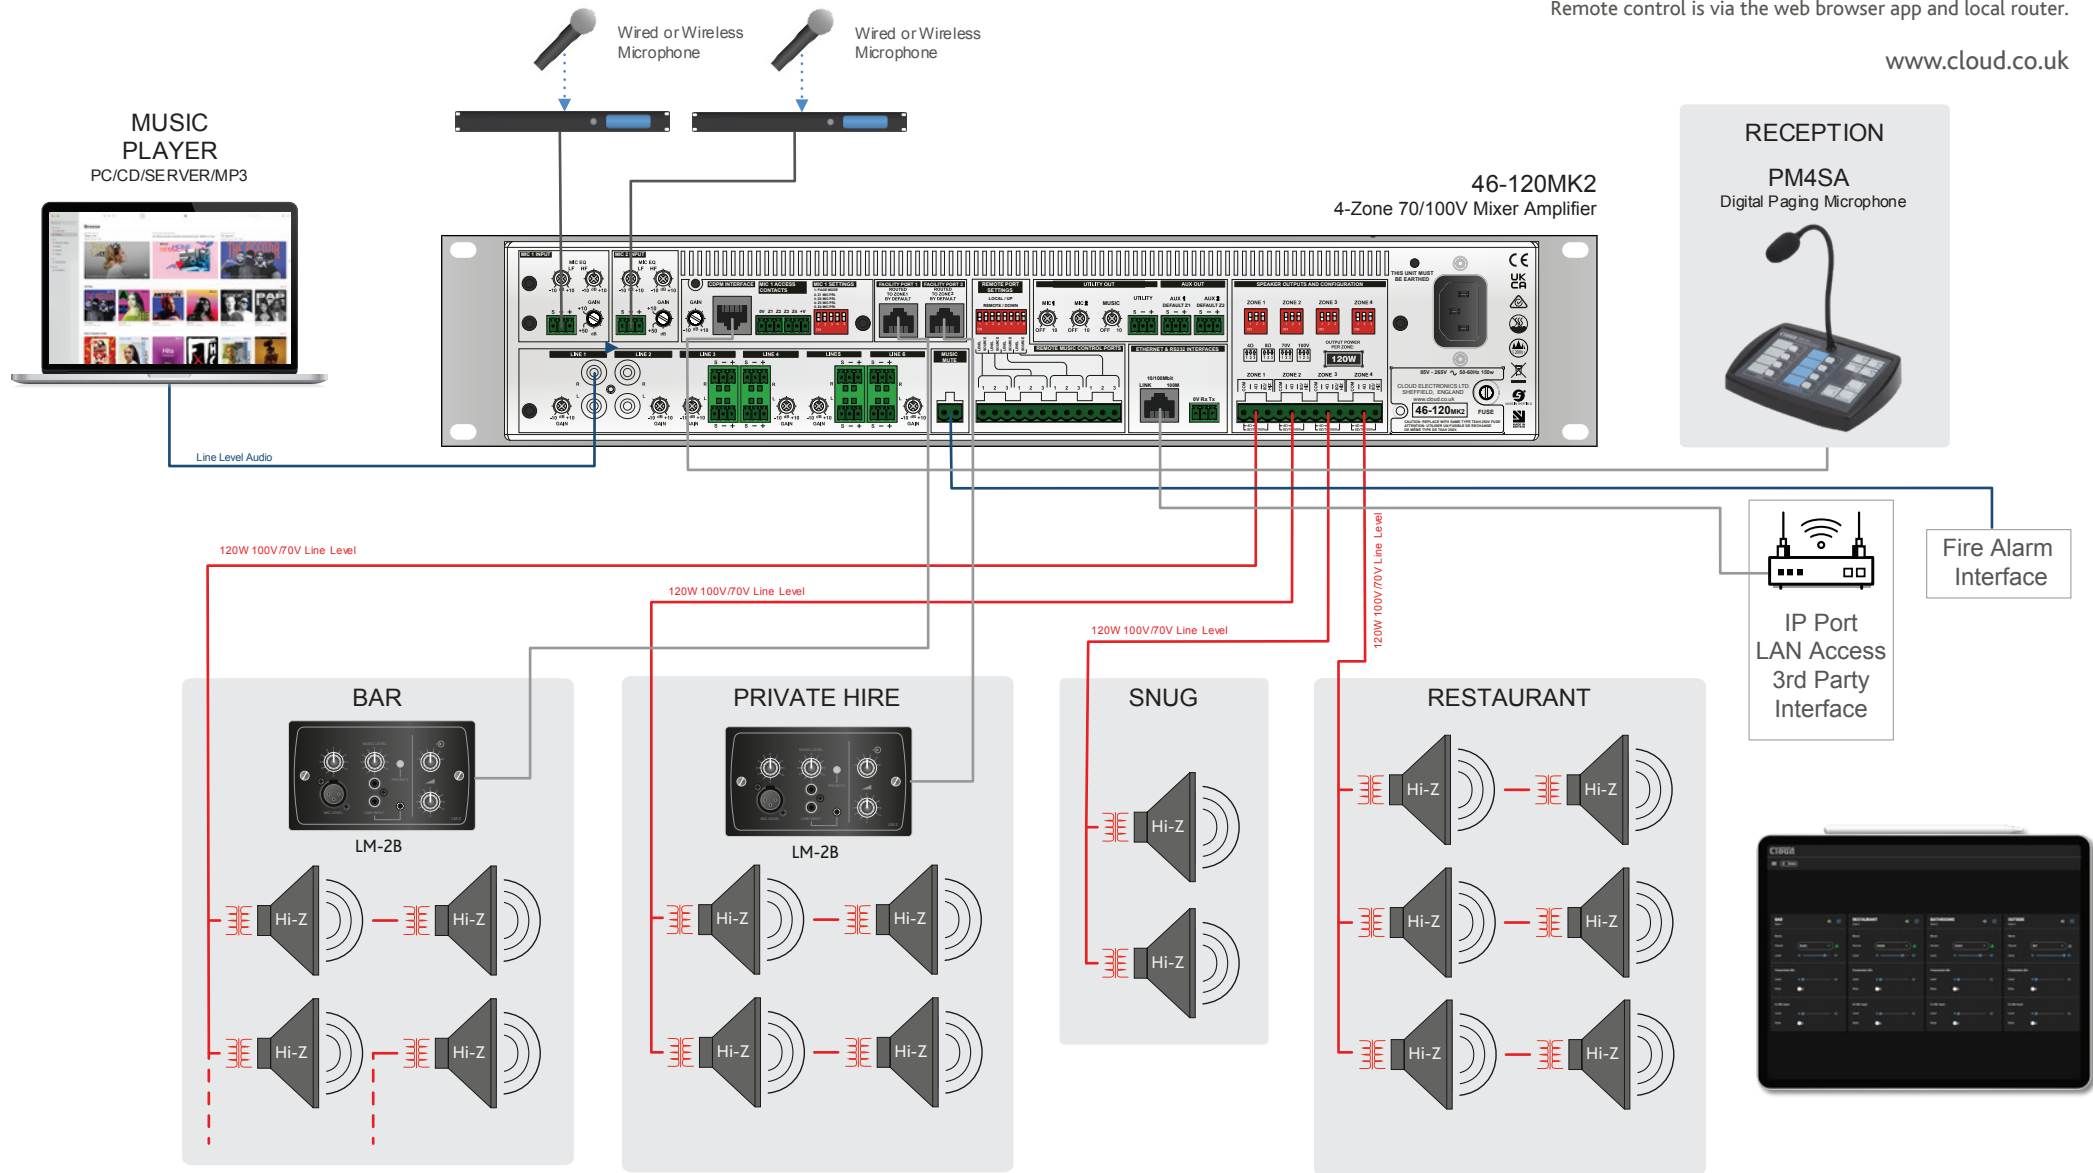

4 Zone Sports Bar / Restaurant

4-Zones utilising the 46-120MK2's power sharing across zones 1-3, allowing for unused output power to serve PRIVATE HIRE & SNUG. Remote control is via the web browser app and local router.

www.cloud.co.uk

CLOUD ELECTRONICS LIMITED. SHEFFIELD, UK

CLOUD PRODUCTS

46-120MK2 LM-2 PM4

- 2 Core Speaker Cable
- CAT5/6 (screened)
- 2 Core Cable
- 2 Core Screened Cable