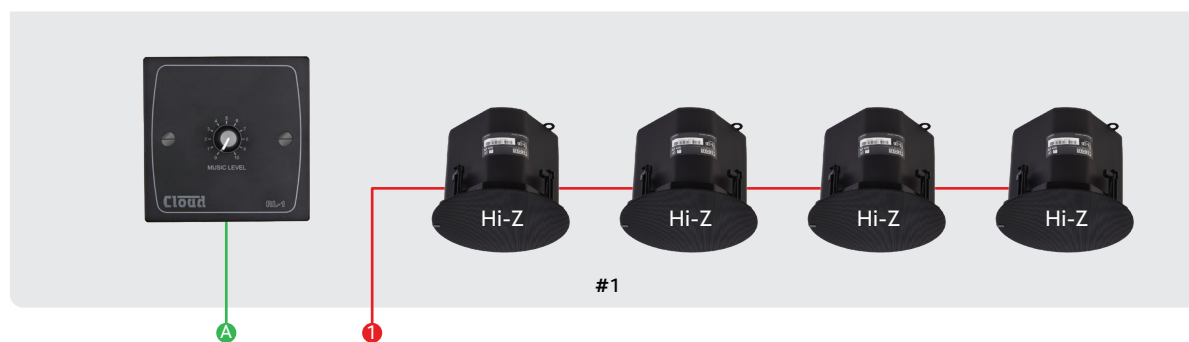

# VMA100 Single Zone

Single zone powered by the cost-effective VMA100 Mixer-Amplifier, using a RL-1 for music level control. Three inputs, one 100W output with music mute. This application is an ideal setup for small hospitality and retail instalations.

# Cloud

CLOUD ELECTRONICS LIMITED. SHEFFIELD, UK

CLOUD PRODUCTS

VMA100, RL-1, CS-C6, CVS-P42

- Two Core Screen
- Analogue Audio
- Speaker Cable
- CAT 5 Cable