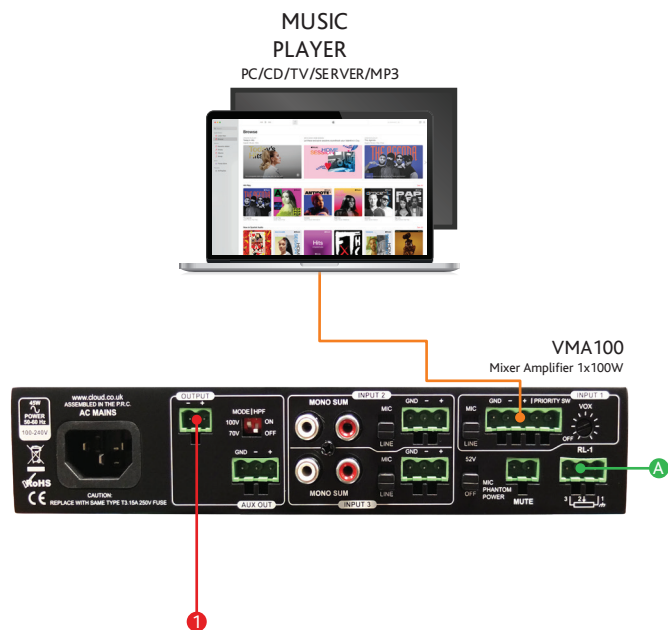

# VMA100 Single Zone

Single zone powered by the cost-effective VMA100 Mixer-Amplifier, using a RL-1 for music level control. Three inputs, one 100W output with music mute. This application is an ideal setup for small hospitality and retail instalations.

# Cloud

CLOUD ELECTRONICS LIMITED. SHEFFIELD, UK

CLOUD PRODUCTS

VMA100, RL-1, CS-C6, CVS-P42

- Two Core Screen
- Analogue Audio
- Speaker Cable
- CAT 5 Cable