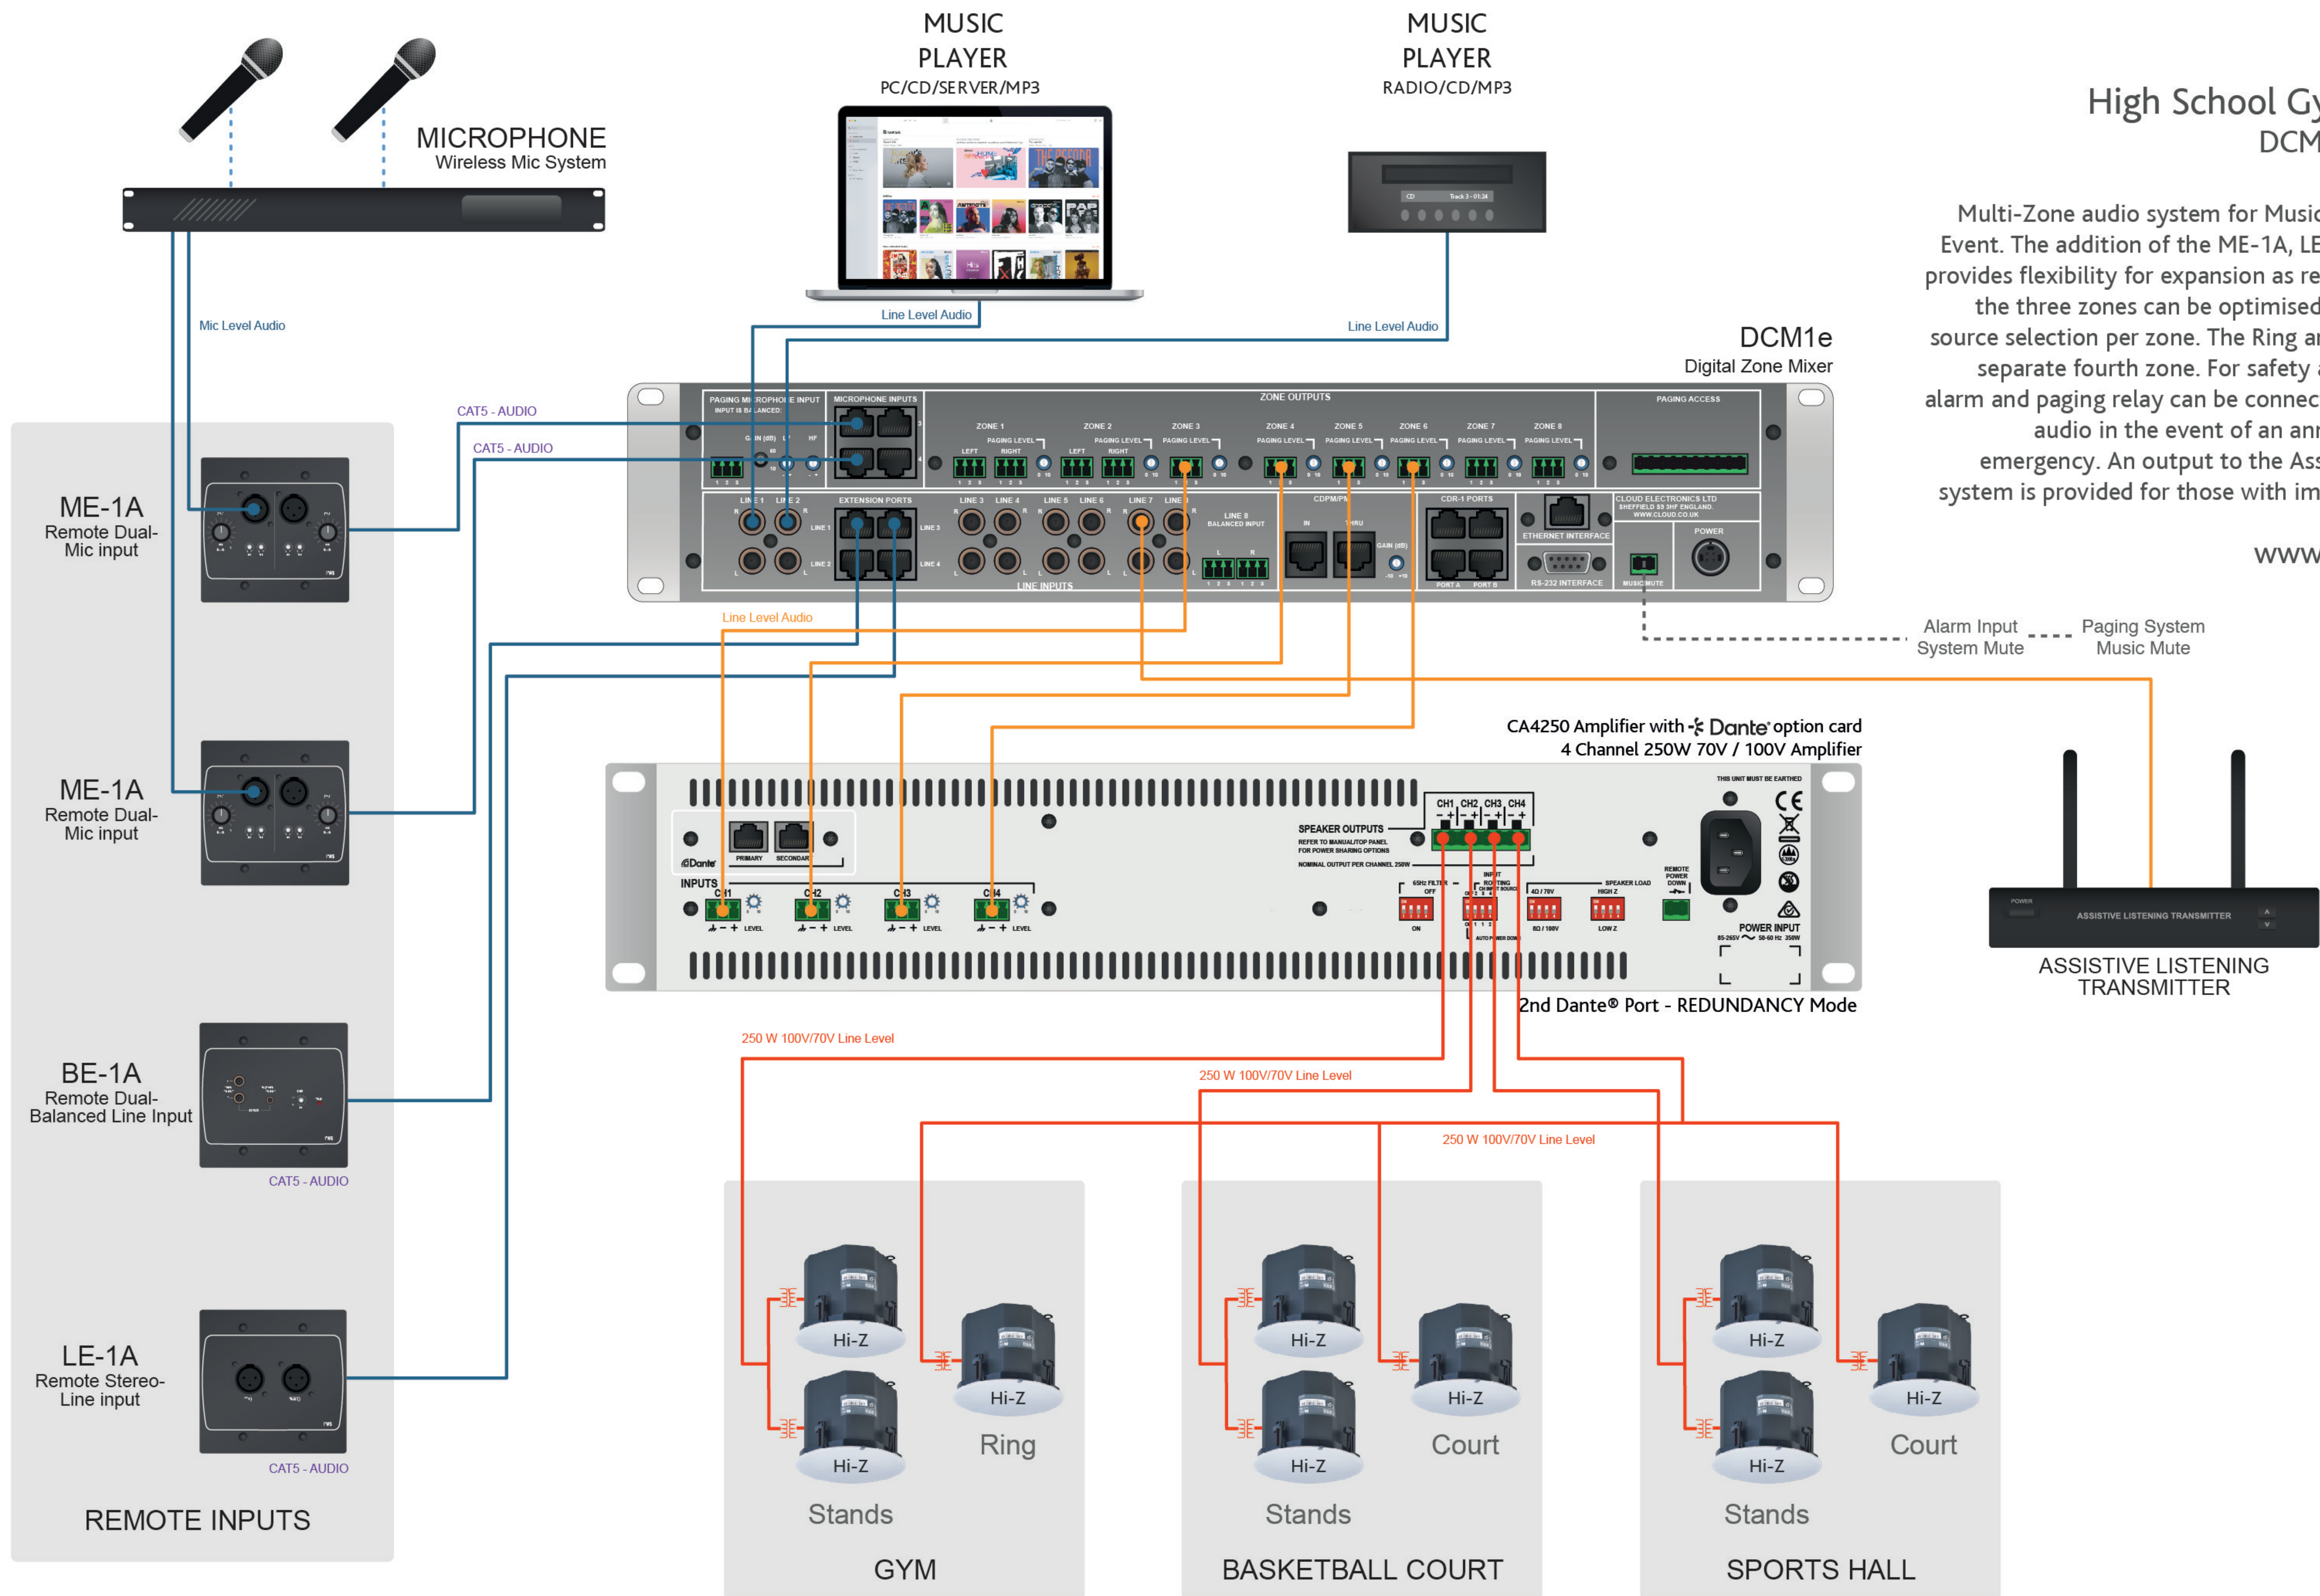

# High School Gymnasium DCM1e, CA4250

Multi-Zone audio system for Music, Teaching and Event. The addition of the ME-1A, LE-1A and BE-1A provides flexibility for expansion as required. Each of the three zones can be optimised with level and source selection per zone. The Ring and Courts are a separate fourth zone. For safety an external fire alarm and paging relay can be connected to mute all audio in the event of an announcement or emergency. An output to the Assistive listening system is provided for those with impaired hearing.

[www.cloud.co.uk](http://www.cloud.co.uk)

CLOUD ELECTRONICS LIMITED. SHEFFIELD, UK

CLOUD PRODUCTS DCM1e CA4250 LE-1A BE-1A ME-1A

APP NO. 037