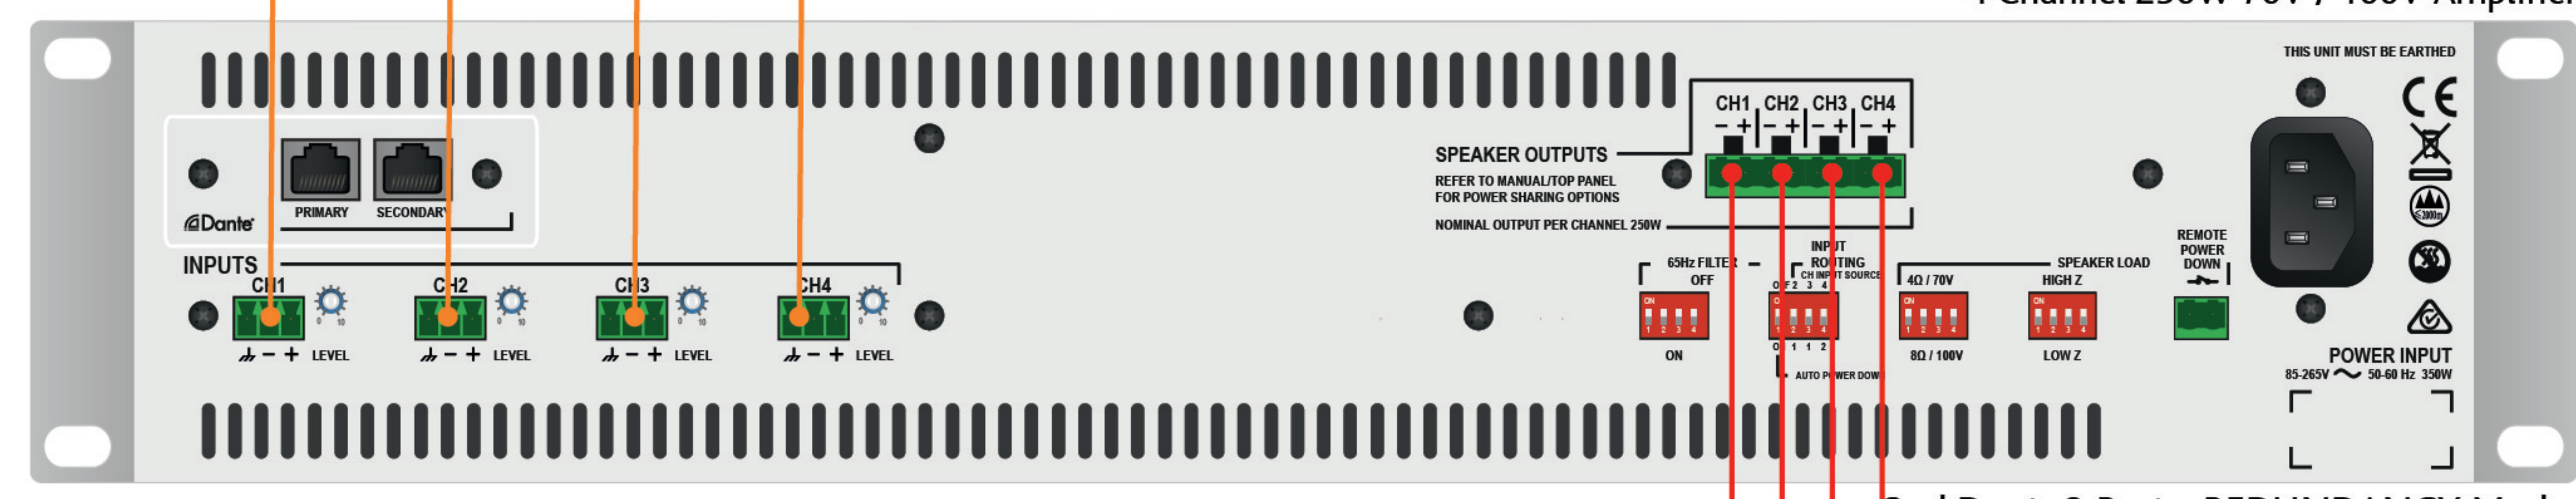

**MUSIC
PLAYER**
PC/CD/SERVER/MP3

PM4-SA
Digital Paging Microphone
with Spot Announcer

CAT5 – Paging
Audio & Control

DCM1e
Digital Zone Mixer

ETHERNET INTERFACE

The DCM1e can be controlled by any web enabled device.

Connect the Ethernet Interface RJ45 to a Wi-Fi Router or fixed network infrastructure in order to access the in-built Web Server with your devices browser.

The end user has 'limited installer defined' controls via 4 simple and intuitive GUI pages.

**College Sports Field
DCM1E**

14-Zone 100/70V Line paging and music playback system with automated spot announcer for pre-recorded messages and local zone inputs, ideal for on field commentary and entertainment.

www.cloud.co.uk

CA4250 Amplifier with Dante® option card
4 Channel 250W 70V / 100V Amplifier

2nd Dante® Port - REDUNDANCY Mode

CLOUD ELECTRONICS LIMITED. SHEFFIELD, UK

CLOUD PRODUCTS DCM1e CA4250 ME-1A PM4-SA