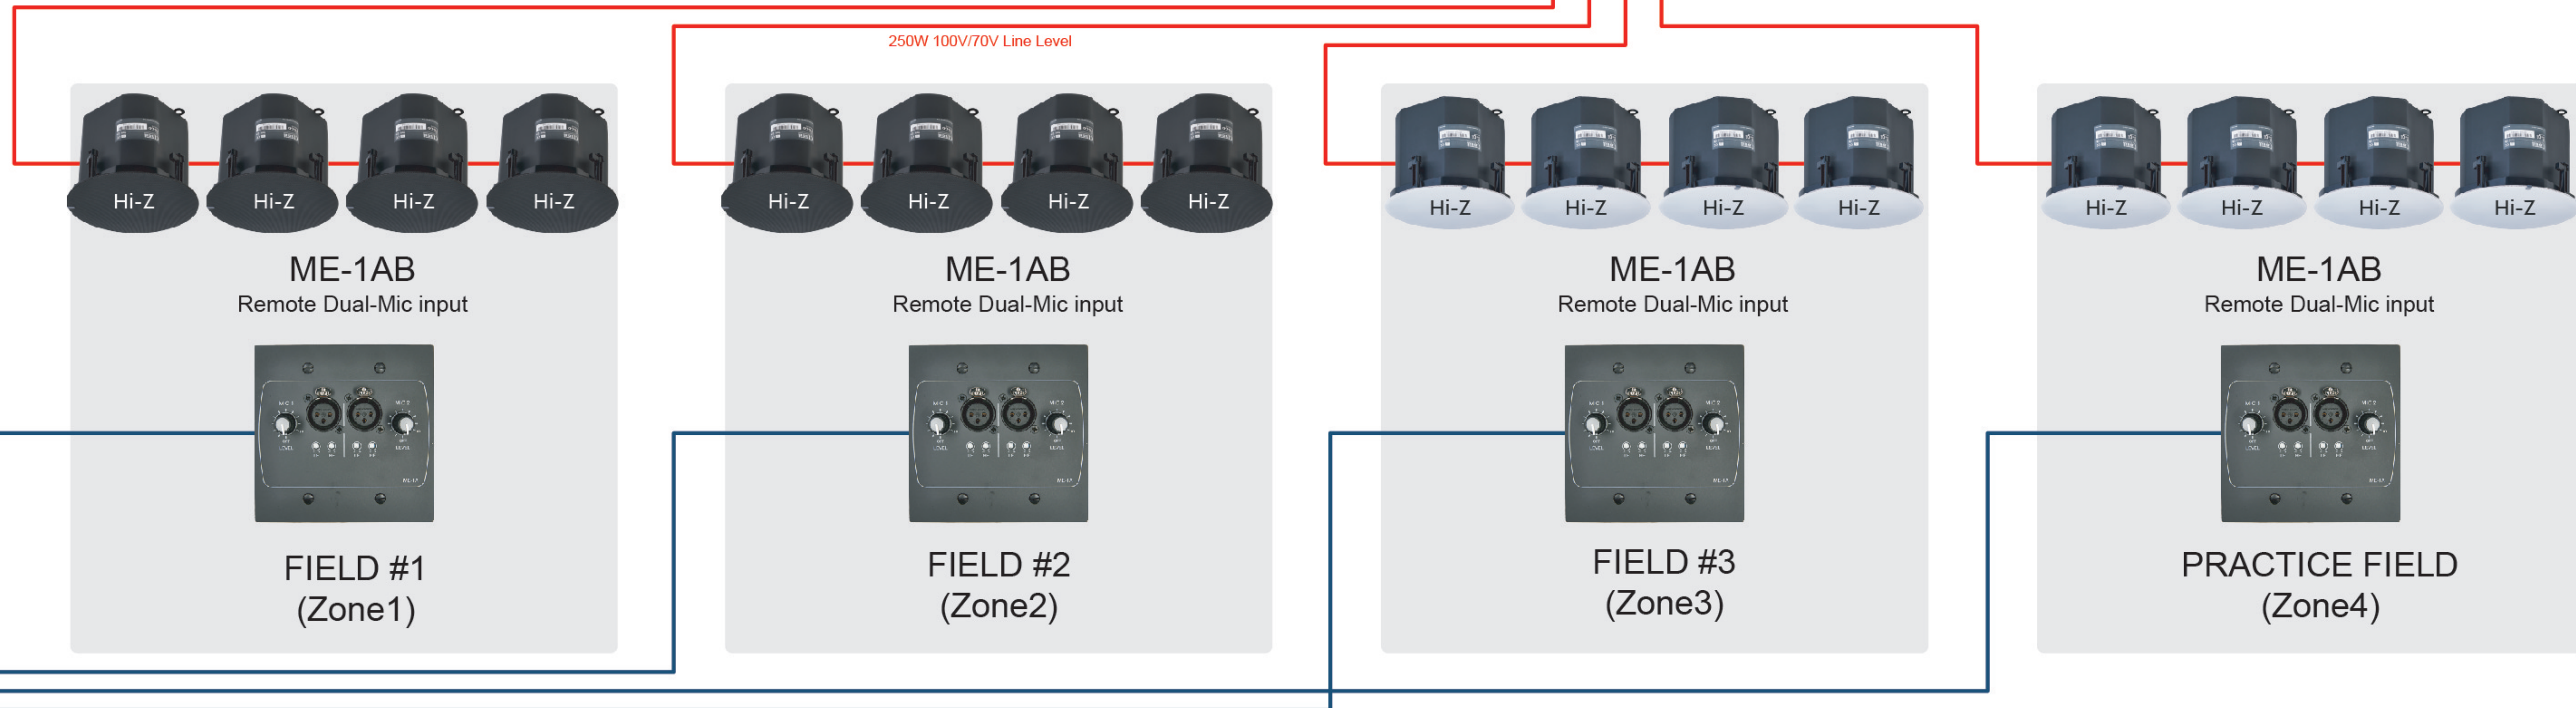

**MUSIC
PLAYER**
PC/CD/SERVER/MP3

PM4-SA
Digital Paging Microphone
with Spot Announcer

CAT5 – Paging
Audio & Control

DCM1e
Digital Zone Mixer

ETHERNET INTERFACE

The DCM1e can be controlled by any web enabled device.

Connect the Ethernet Interface RJ45 to a Wi-Fi Router or fixed network infrastructure in order to access the in-built Web Server with your devices browser.

The end user has 'limited installer defined' controls via 4 simple and intuitive GUI pages.

**College Sports Field
DCM1E**

14-Zone 100/70V Line paging and music playback system with automated spot announcer for pre-recorded messages and local zone inputs, ideal for on field commentary and entertainment.

www.cloud.co.uk

CA4250 Amplifier with Dante® option card
4 Channel 250W 70V / 100V Amplifier

2nd Dante® Port - REDUNDANCY Mode

CLOUD ELECTRONICS LIMITED. SHEFFIELD, UK

CLOUD PRODUCTS DCM1e CA4250 ME-1A PM4-SA