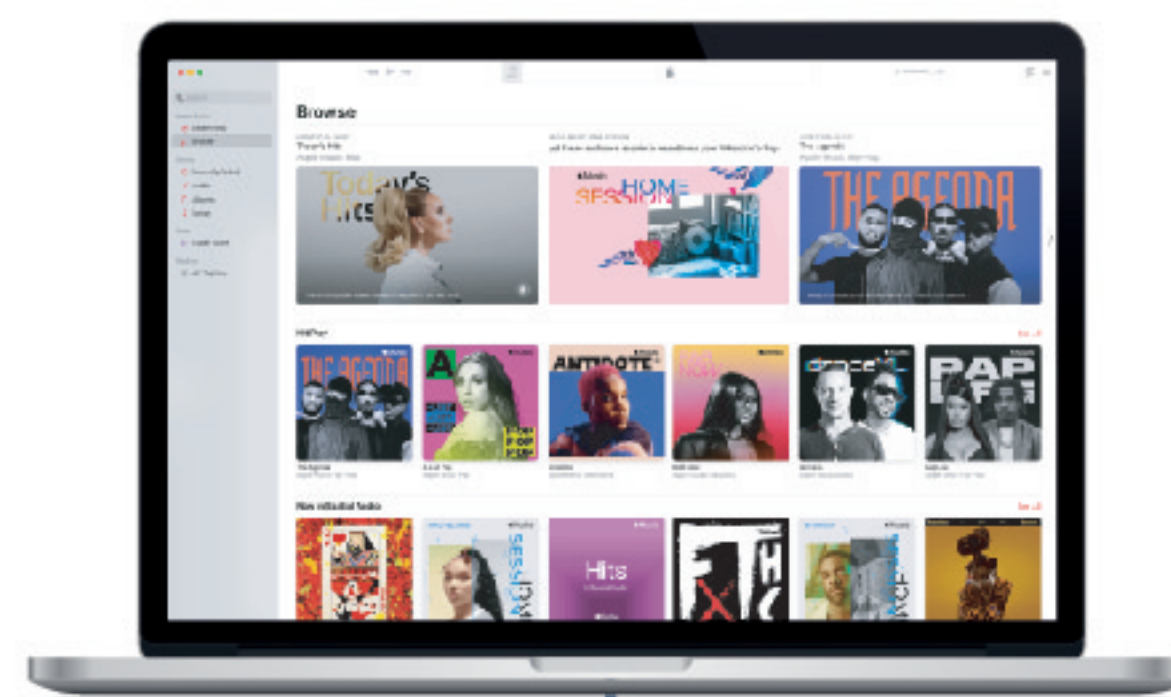

**MUSIC
PLAYER**
PC/CD/SERVER/MP3

PM4-SA
Digital Paging Microphone
with Spot Announcer

CAT5 – Paging
Audio & Control

DCM1e
Digital Zone Mixer

ETHERNET INTERFACE

The DCM1e can be controlled by any web enabled device.

Connect the Ethernet Interface RJ45 to a Wi-Fi Router or fixed network infrastructure in order to access the in-built Web Server with your devices browser.

The end user has 'limited installer defined' controls via 4 simple and intuitive GUI pages.

**College Sports Field
DCM1E**

14-Zone 100/70V Line paging and music playback system with automated spot announcer for pre-recorded messages and local zone inputs, ideal for on field commentary and entertainment.