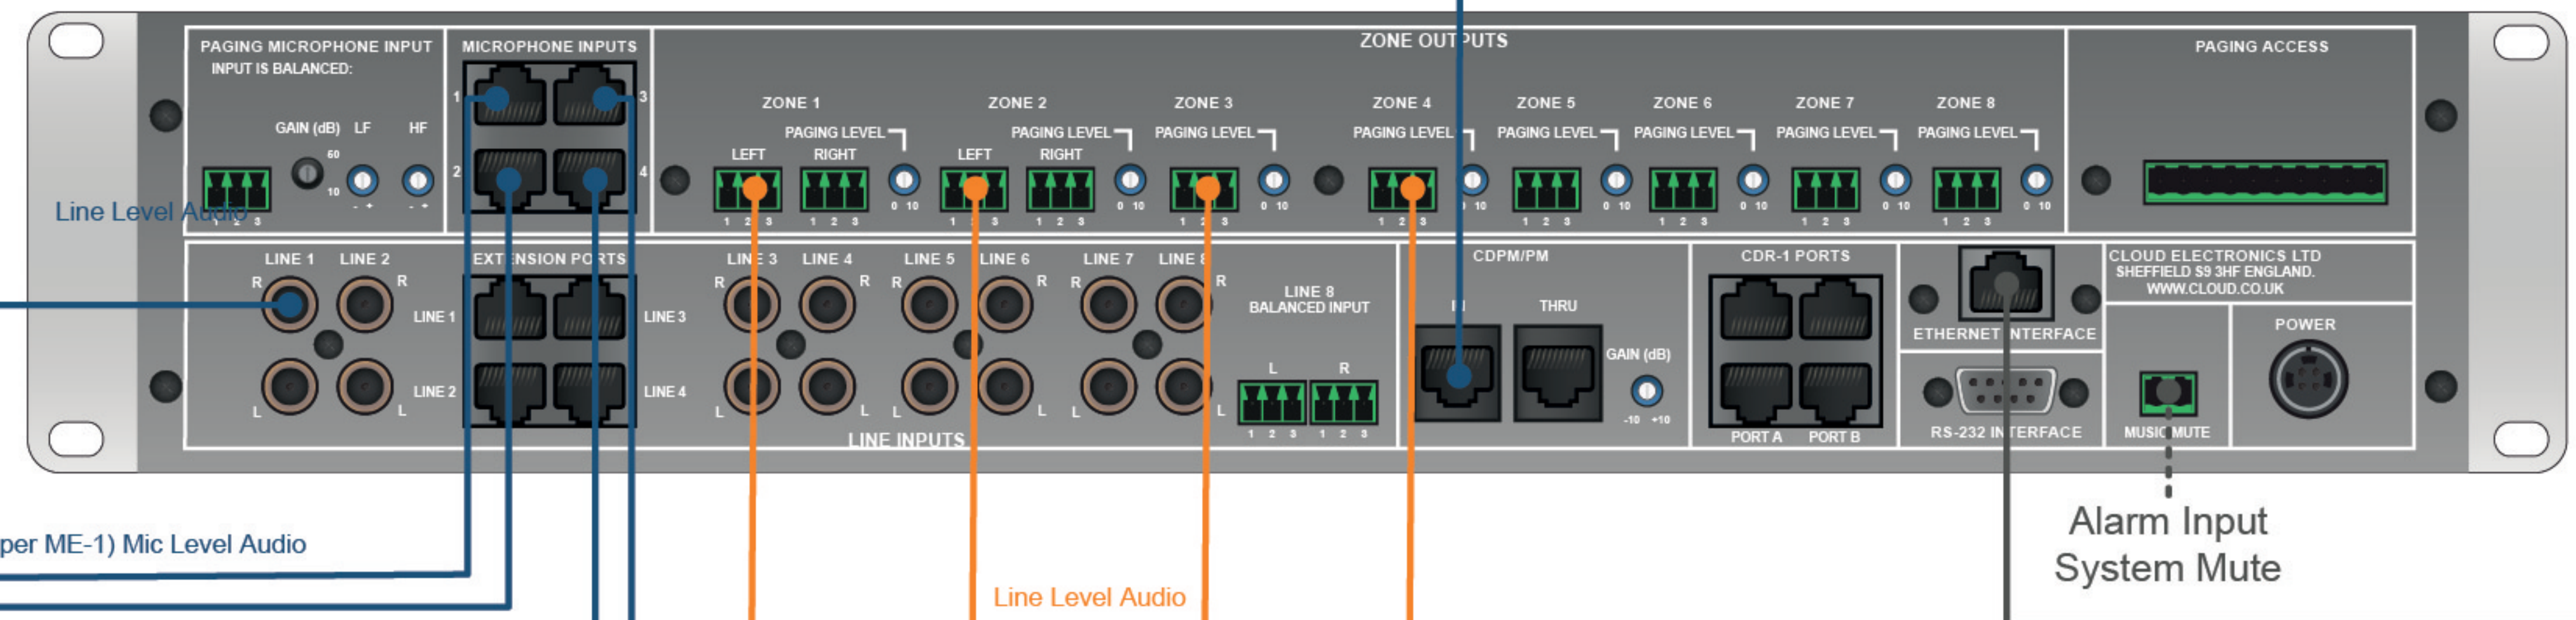

**MUSIC
PLAYER**
PC/CD/SERVER/MP3

PM4-SA
Digital Paging Microphone
with Spot Announcer

CAT5 – Paging
Audio & Control

DCM1e
Digital Zone Mixer

ETHERNET INTERFACE

The DCM1e can be controlled by any web enabled device.

Connect the Ethernet Interface RJ45 to a Wi-Fi Router or fixed network infrastructure in order to access the in-built Web Server with your devices browser.

The end user has 'limited installer defined' controls via 4 simple and intuitive GUI pages.

**College Sports Field
DCM1E**

14-Zone 100/70V Line paging and music playback system with automated spot announcer for pre-recorded messages and local zone inputs, ideal for on field commentary and entertainment.

www.cloud.co.uk

CA4250 Amplifier with Dante® option card
4 Channel 250W 70V / 100V Amplifier

2nd Dante® Port - REDUNDANCY Mode

CLOUD ELECTRONICS LIMITED. SHEFFIELD, UK

CLOUD PRODUCTS DCM1e CA4250 ME-1A PM4-SA