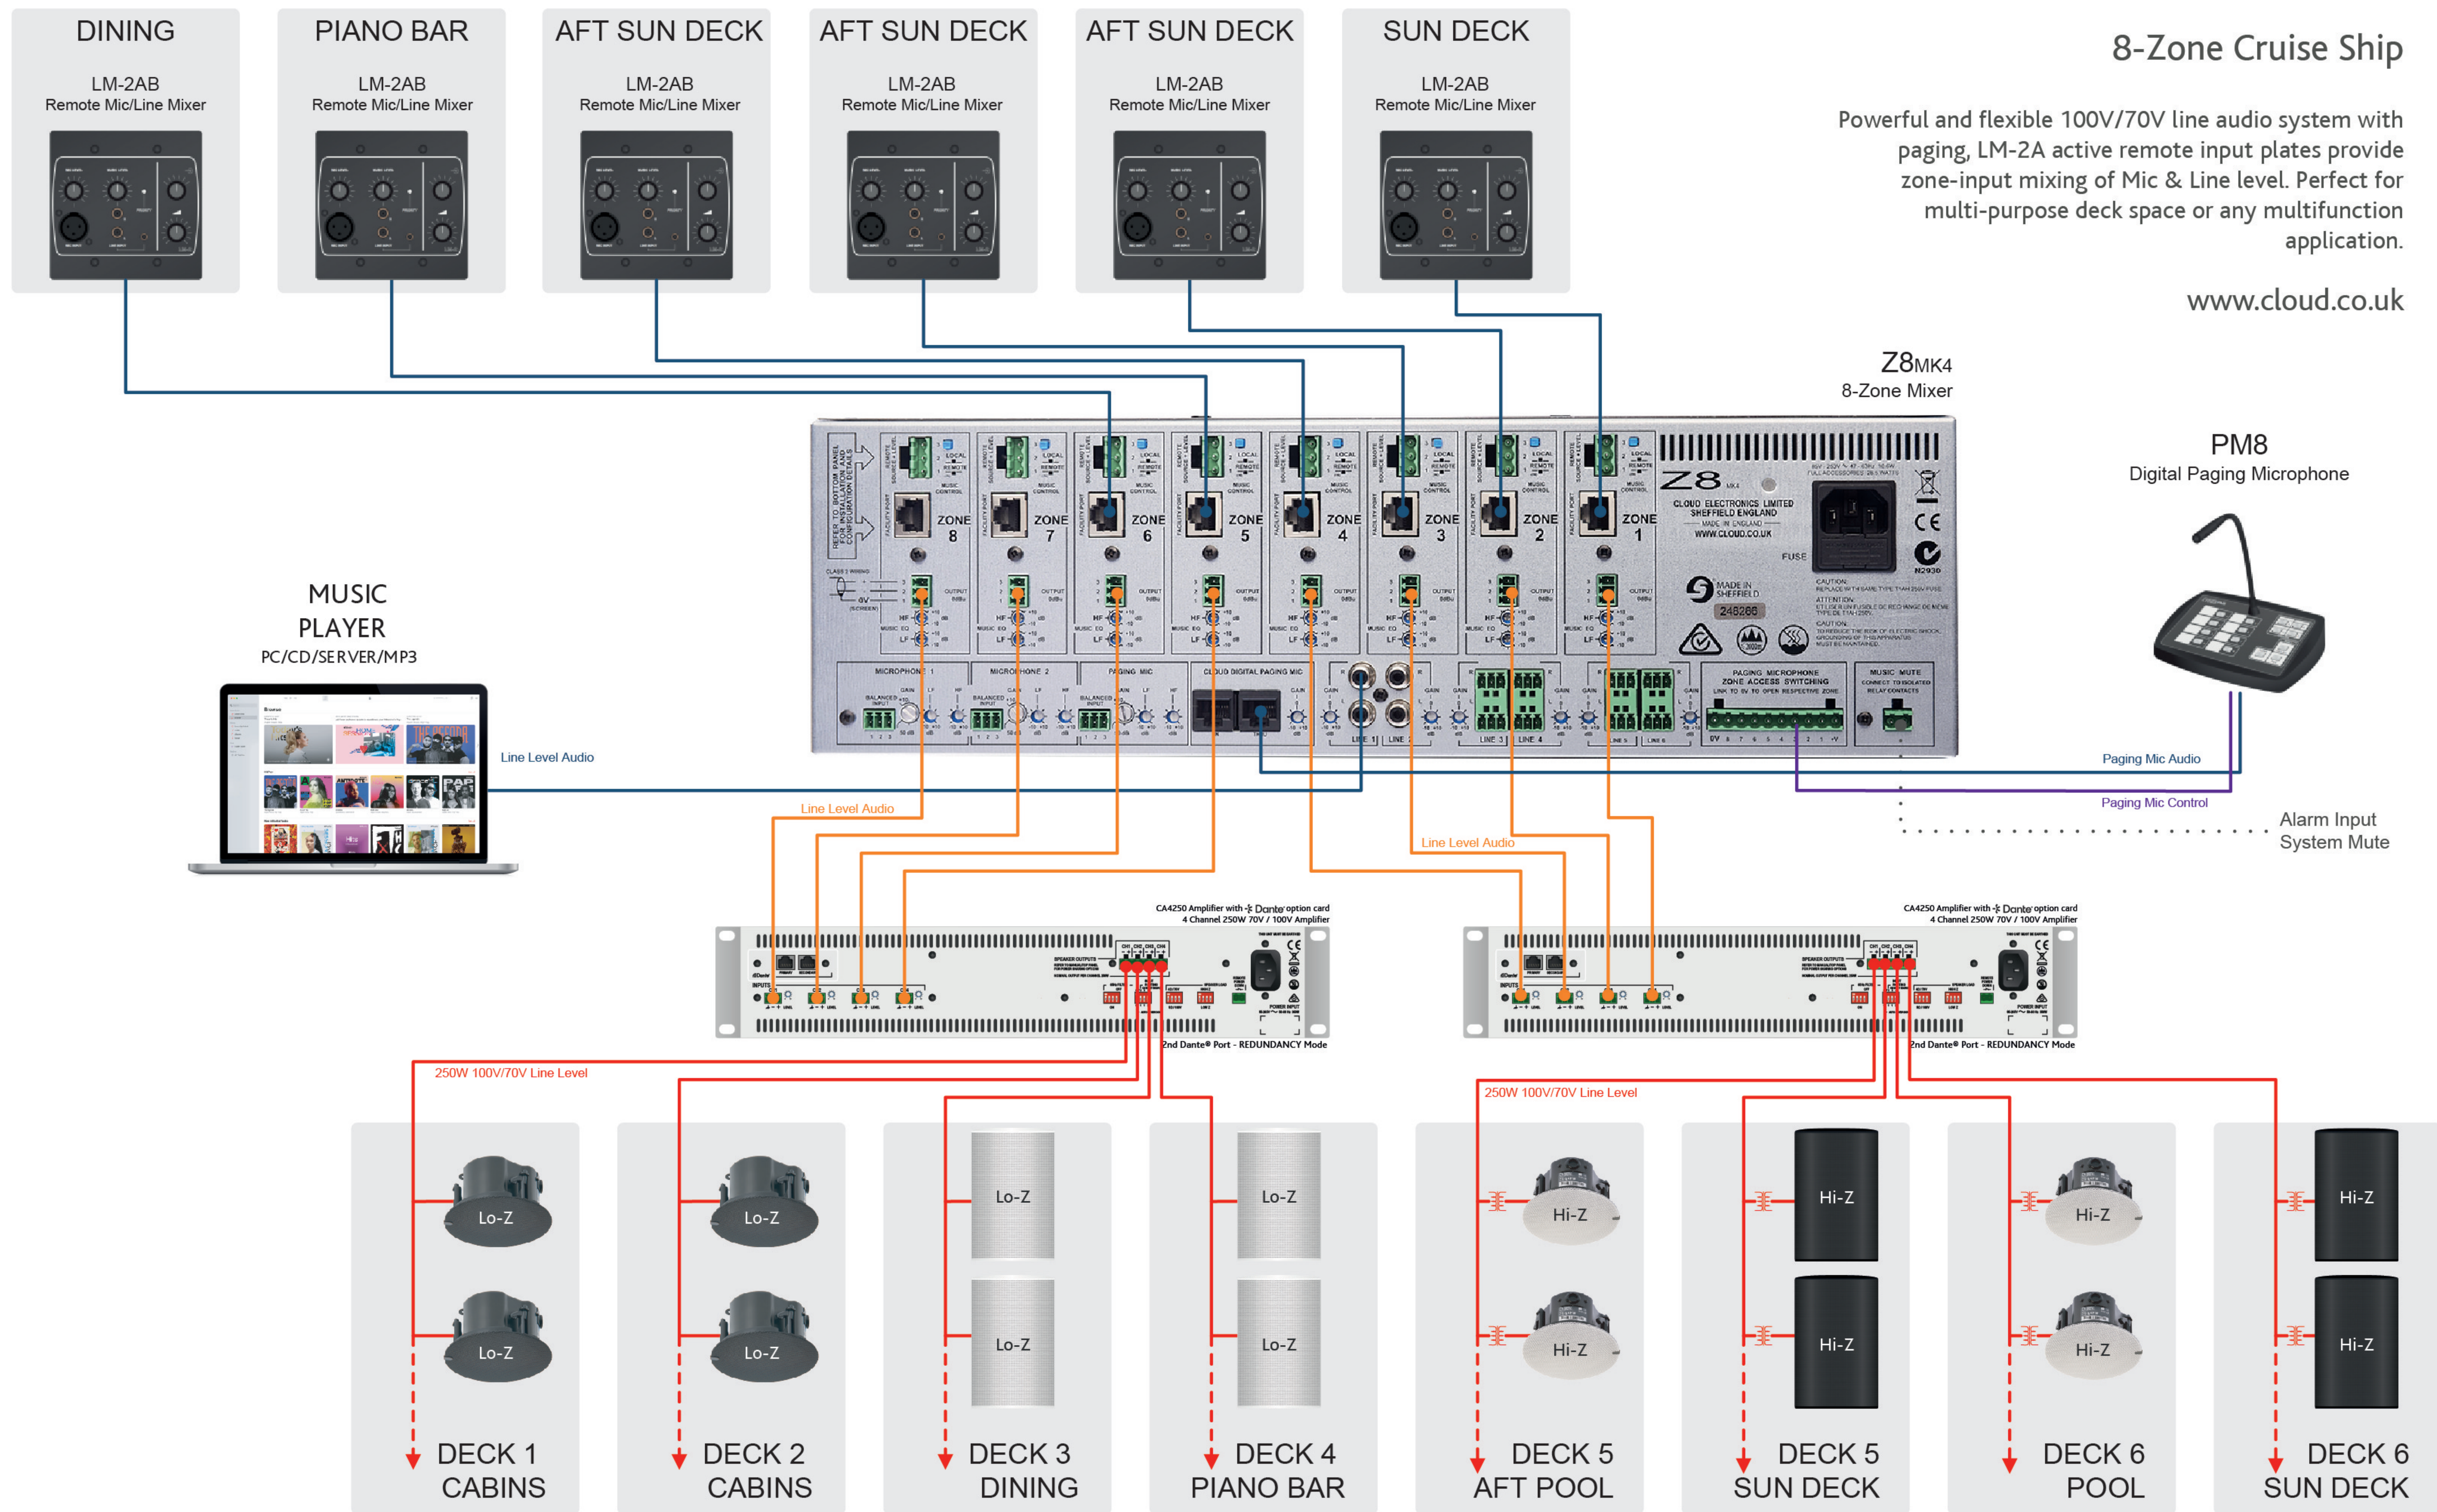

8-Zone Cruise Ship

Powerful and flexible 100V/70V line audio system with paging, LM-2A active remote input plates provide zone-input mixing of Mic & Line level. Perfect for multi-purpose deck space or any multifunction application.

www.cloud.co.uk

CLOUD ELECTRONICS LIMITED. SHEFFIELD, UK

CLOUD PRODUCTS Z8MK4 CA4250 LM-2 PM8

APP NO. 014