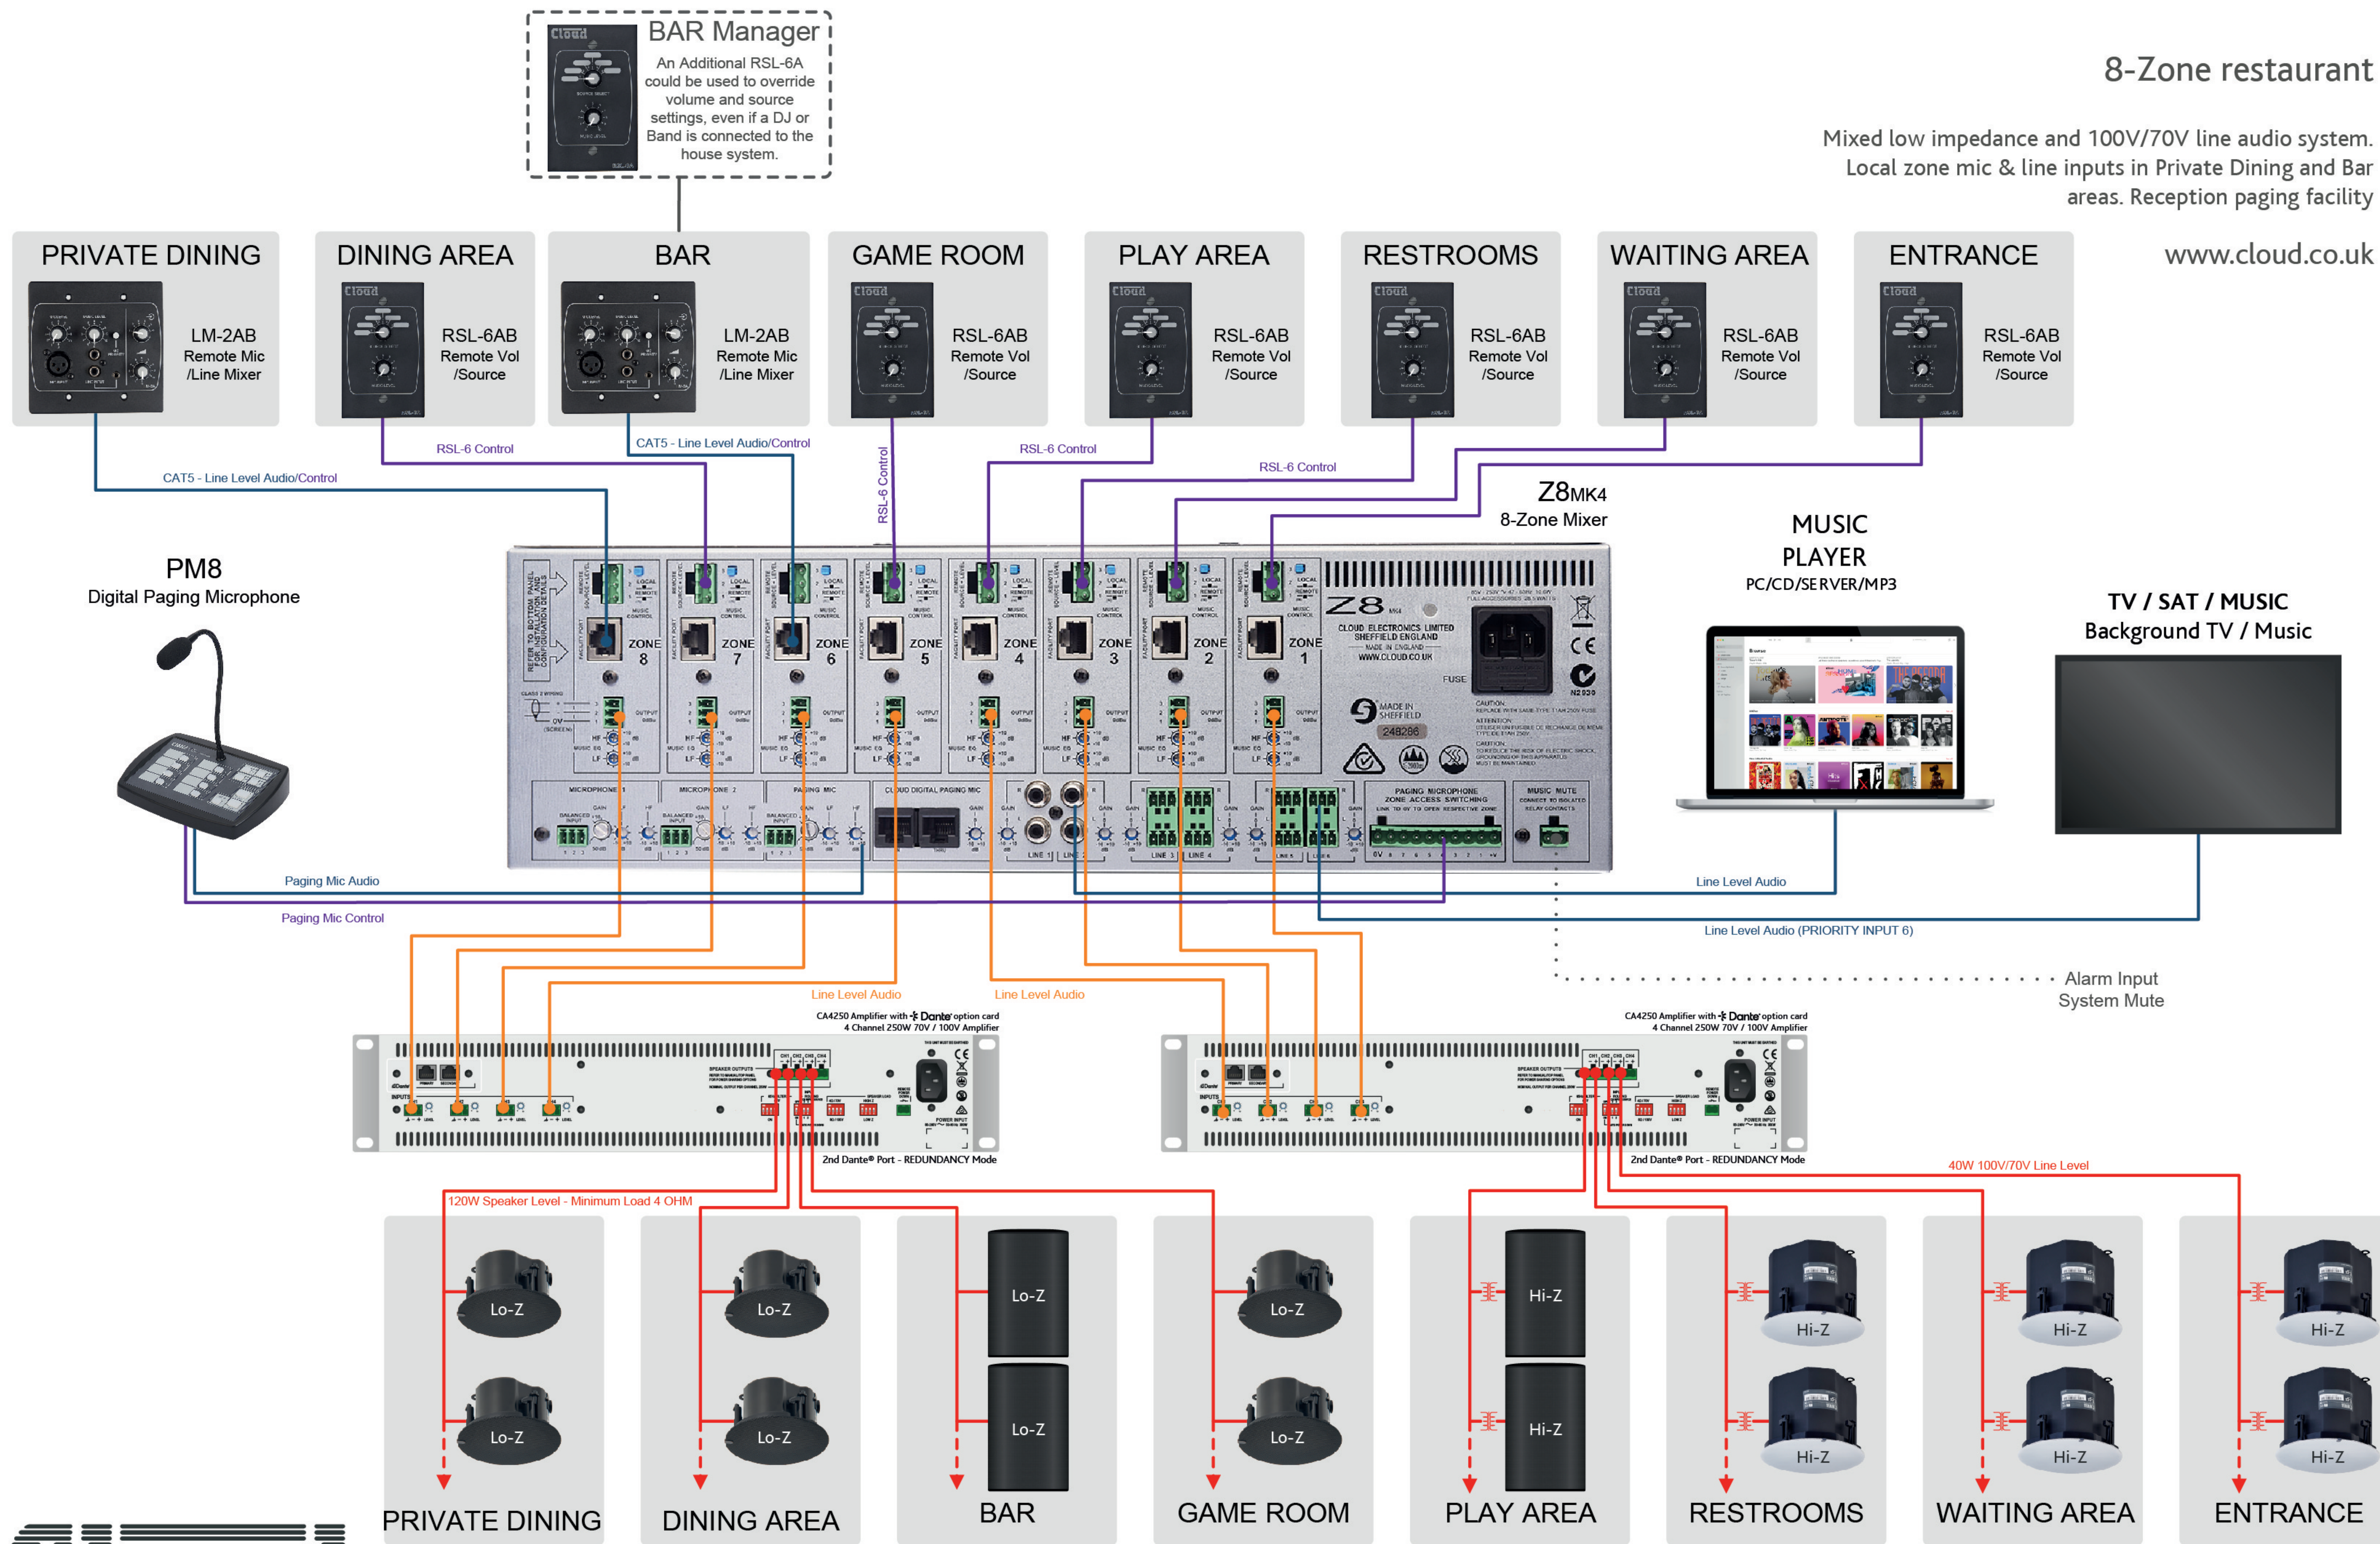

8-Zone restaurant

Mixed low impedance and 100V/70V line audio system.
Local zone mic & line inputs in Private Dining and Bar areas. Reception paging facility

www.cloud.co.uk

CLOUD ELECTRONICS LIMITED. SHEFFIELD, UK

CLOUD PRODUCTS Z8MK4 CA4250 LM-2A RSL-6A

APP NO. 003