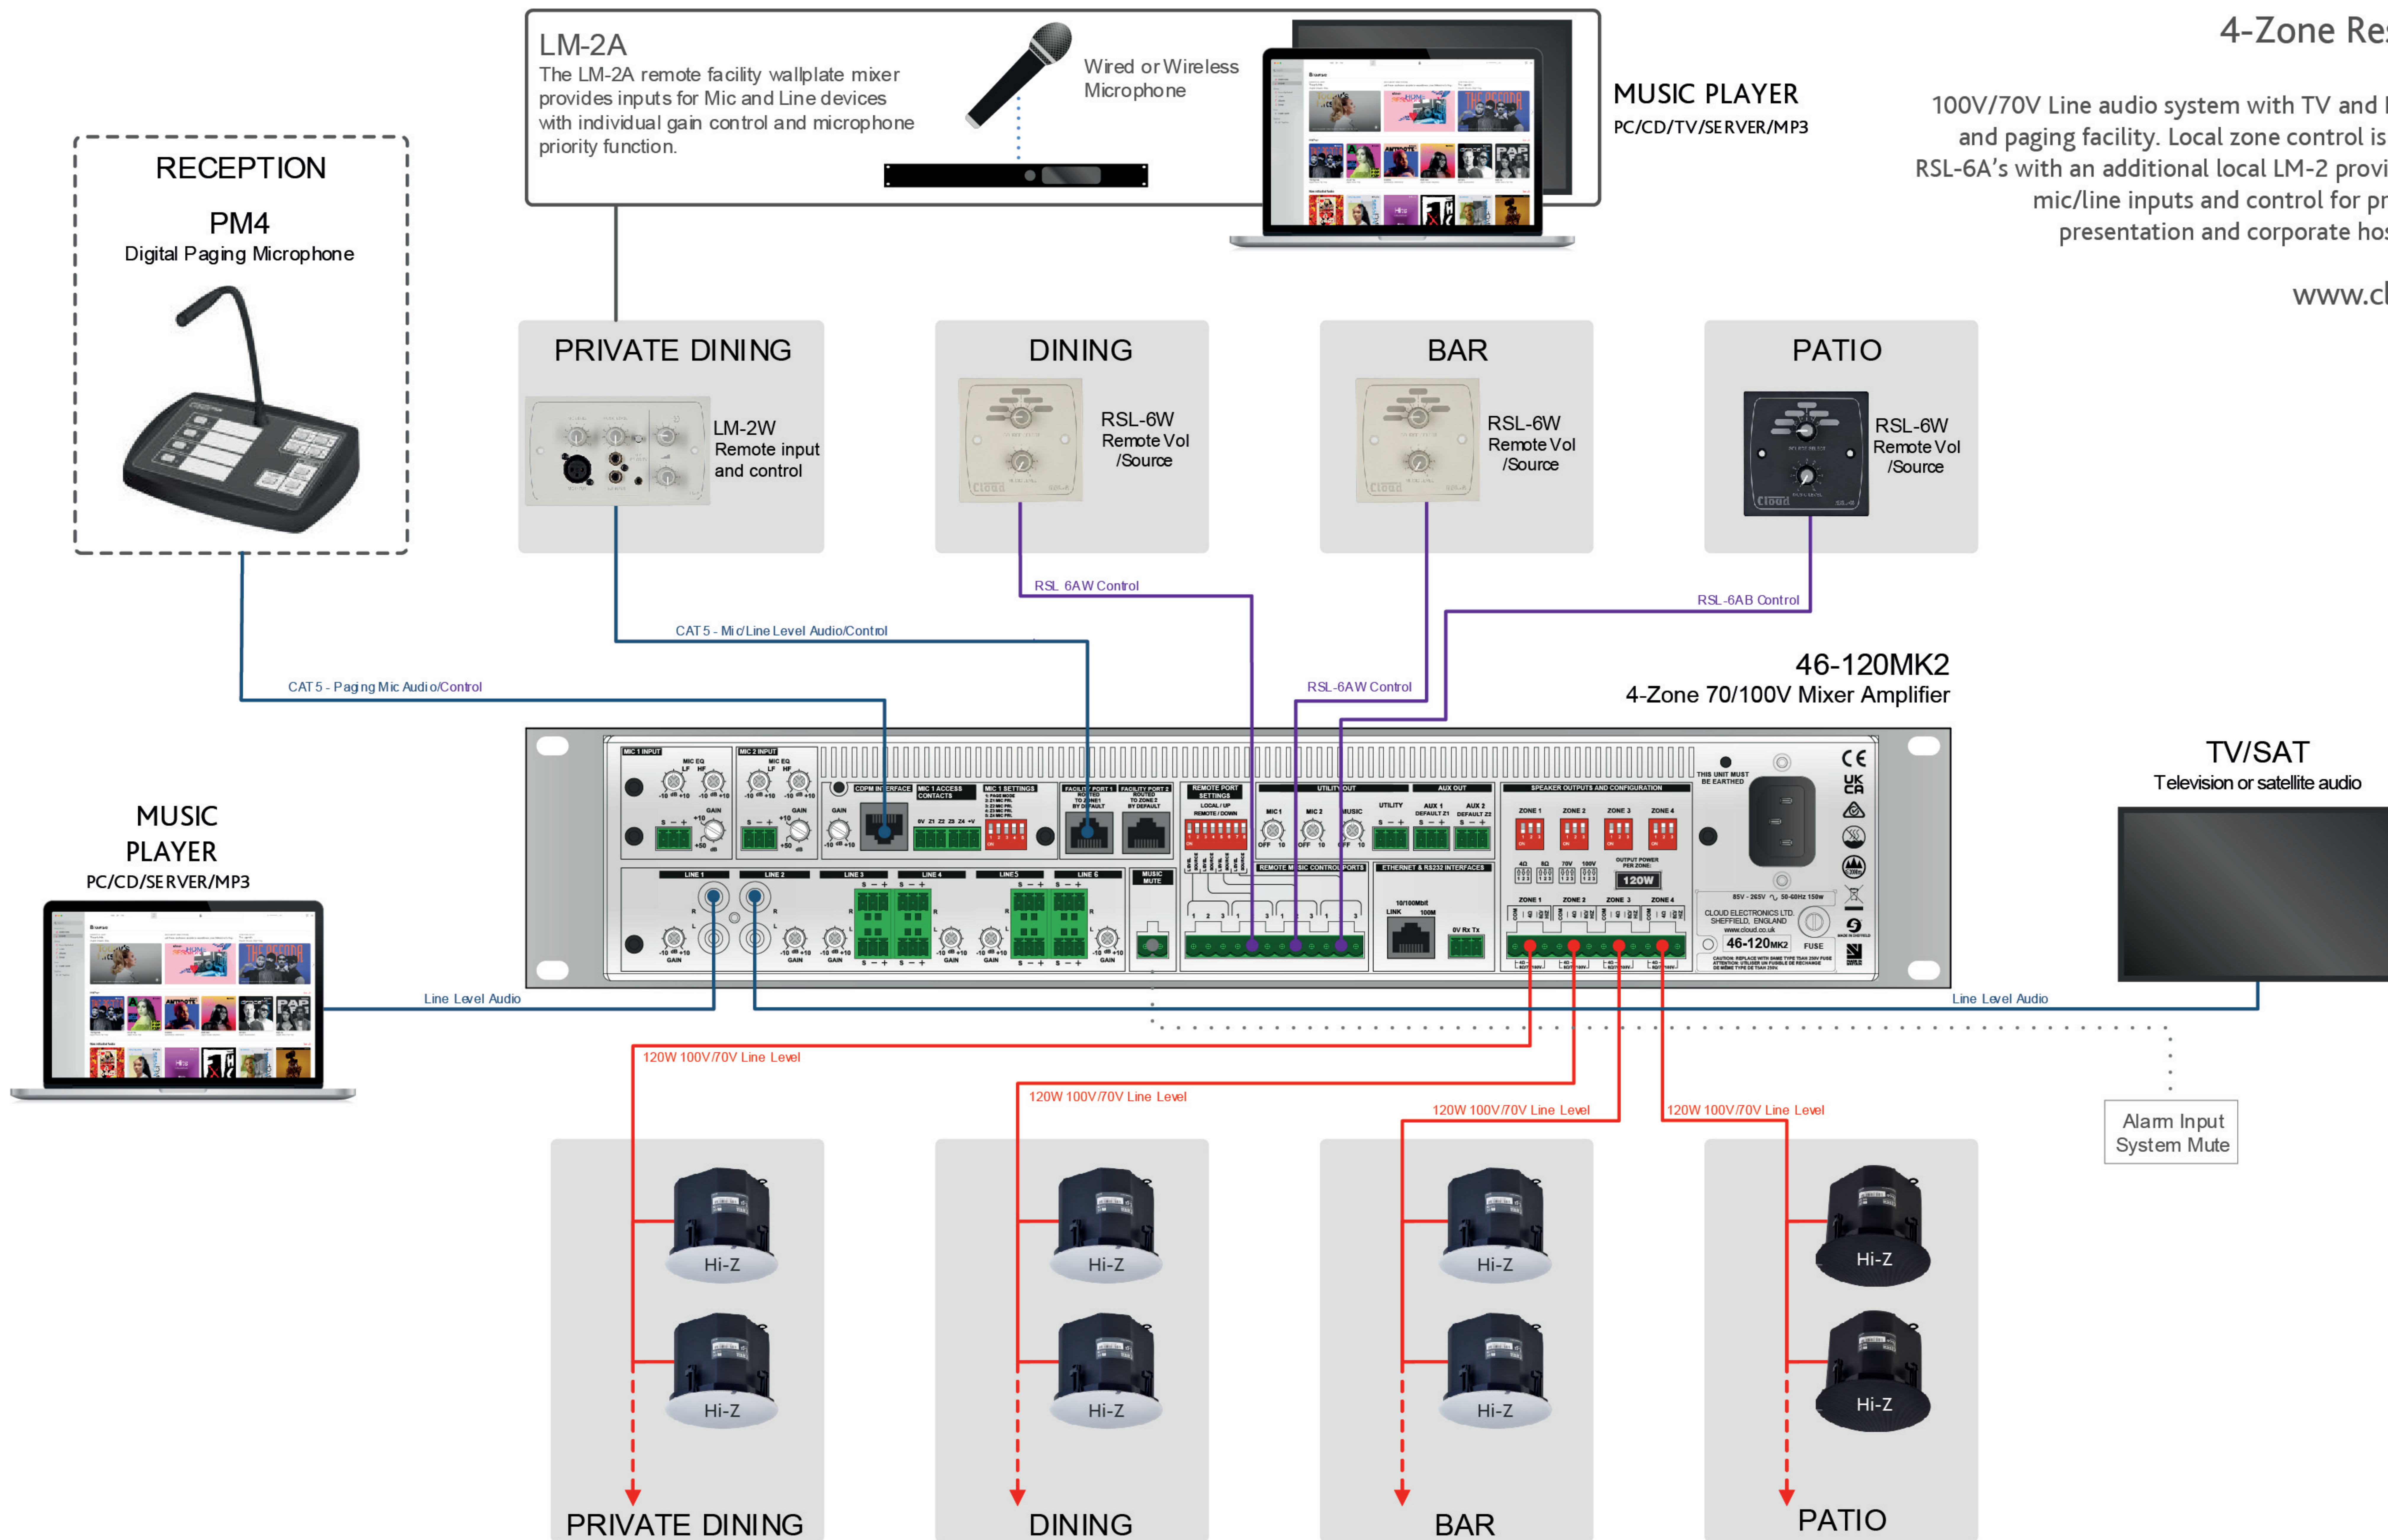

4-Zone Restaurant

100V/70V Line audio system with TV and Music inputs and paging facility. Local zone control is provided by RSL-6A's with an additional local LM-2 providing flexible mic/line inputs and control for private dining, presentation and corporate hospitality use.

www.cloud.co.uk

CLOUD ELECTRONICS LIMITED. SHEFFIELD, UK

CLOUD PRODUCTS

46-120MK2 RSL-6 LM-2 PM4

APP NO. 002