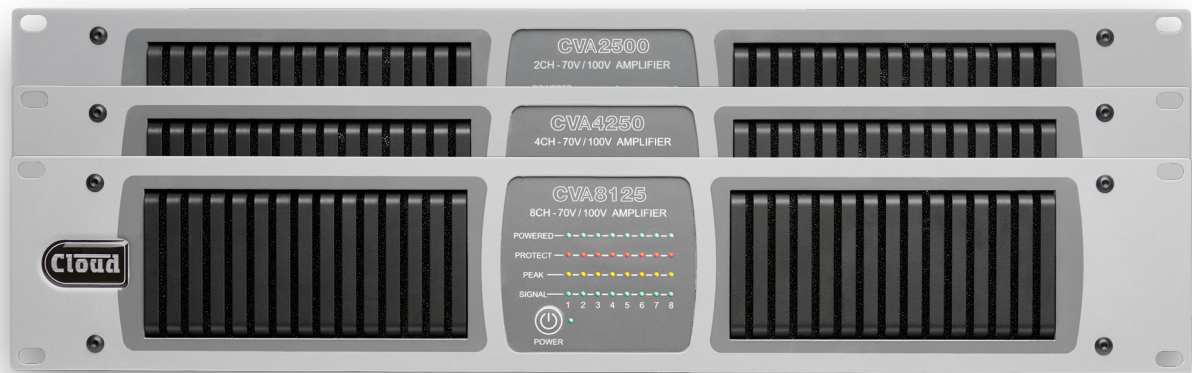

MODEL	Output Power @70 / 100V	Power @4/8/16 Ω
CVA2500	2 x 500W	2 x 500W
CVA4250	4 x 250W	4 x 250W
CV8125	8 x 125W	8 x 125W

# CVA SERIES

CVA2500 | CVA4250 | CVA8125

The Cloud CVA Series is a range of three versatile multi-channel audio power amplifiers of advanced design. They are ideal for sound reinforcement applications in the retail, leisure, hospitality, commercial or industrial sectors. They can drive low impedance loudspeakers, or high impedance (100 V-line or 70 V-line) loudspeaker distribution systems directly.