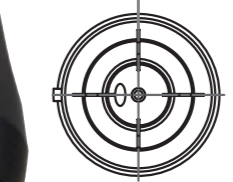

CVS-C83TW (White)
CVS-C83TB (Black)

- 8" 2-way coaxial driver, open back
- 8 ohm, max 50W
- 100V - 24W, 12W, 6W
- Magnetic interchangeable steel painted grille Black or White

General Description

The Cloud CVS-C62 & CVS-C83 are a more Premium in-ceiling speaker within the Contractor Series and are more specifically designed for high quality music reproduction. They are also suitable for speech and announcements and will find application where a better quality of music audio is desirable. They come with painted steel grille in BLACK or WHITE which attaches magnetically, making for a very easy flush finish to the installation and a very clean appearance.

CVS-C62TW (White)
CVS-C62TB (Black)

- 6½" 2-way coaxial driver, open back
- 8 ohm, max 50W
- 100V - 24W, 12W, 6W
- Magnetic interchangeable steel painted grille Black or White

General Description

The CVS Contractor Series of cost-effective loudspeakers includes two pendant models specifically designed to be suspended in free space from any convenient point. A complete set of suspension components is included with each loudspeaker. Horizontal dispersion is 360°. Pendant Speakers Premium Drivers are used for 2 model sizes of Pendant Speakers - 6½" & 4½" Versions.

CVS-P62TW (White)
CVS-P62TB (Black)

- 6½" 2-way coaxial driver, open back
- 8 ohm, max 40W
- 100V - 20W, 10W, SW, 2.5W
- Made from High-Impact PP Plastic Inc.
- Cables, Eye Bolt & Carabiner
- Black or White

CVS-P42TW (White)
CVS-P42TB (Black)

- 4½" 2-way coaxial driver, open back
- 8 ohm, max 40W
- 100V - 20W, 10W, SW, 2.5W
- Made from High-Impact PP Plastic Inc.
- Cables, Eye Bolt & Carabiner
- Black or White

WB-P46W & WB-P46B

Optional wall mounting brackets for CVSP42 & P62 Pendant speakers.