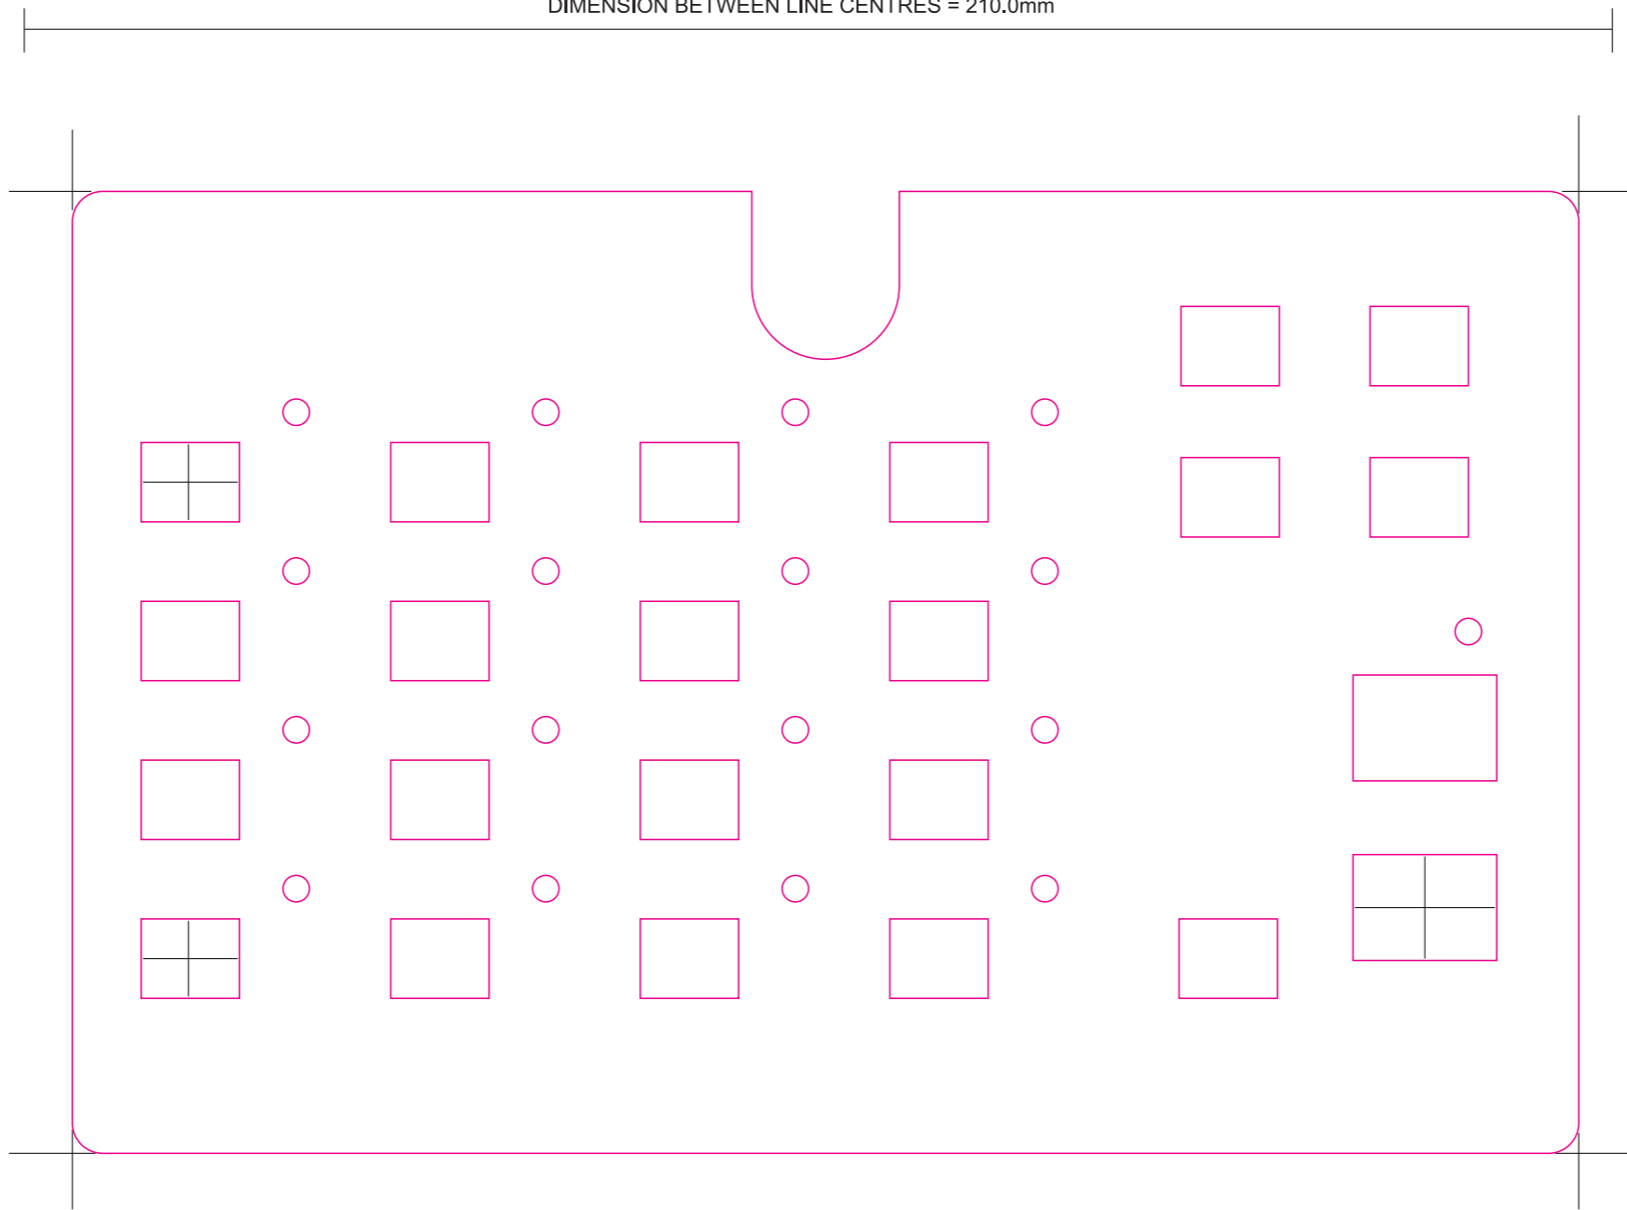

DIMENSION BETWEEN LINE CENTRES = 210.0mm

Cloud  
PM16 Overlay Blank Template  
Use on: CL5801  
Issue: 01  
Date: 8th July 2016