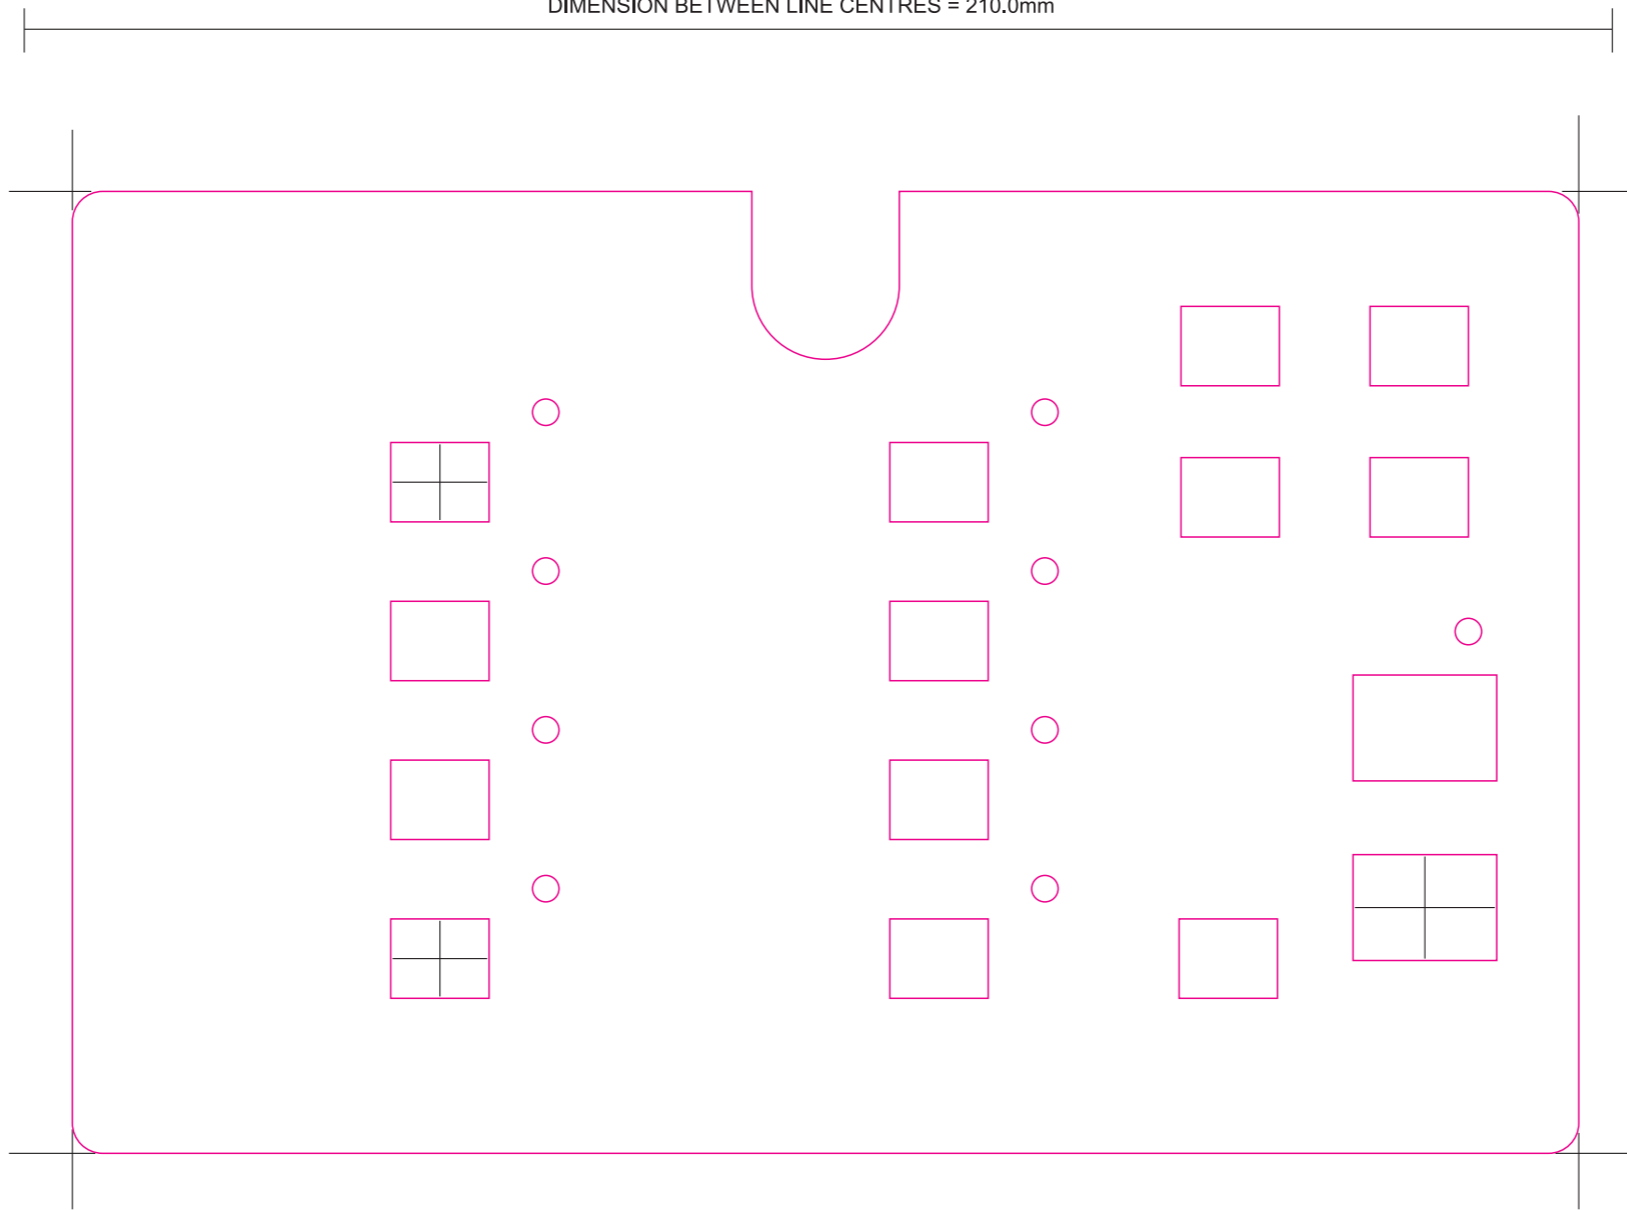

DIMENSION BETWEEN LINE CENTRES = 210.0mm

Cloud
PM8 Overlay Blank Template
Use on: CL5799
Issue: 01
Date: 8th July 2016