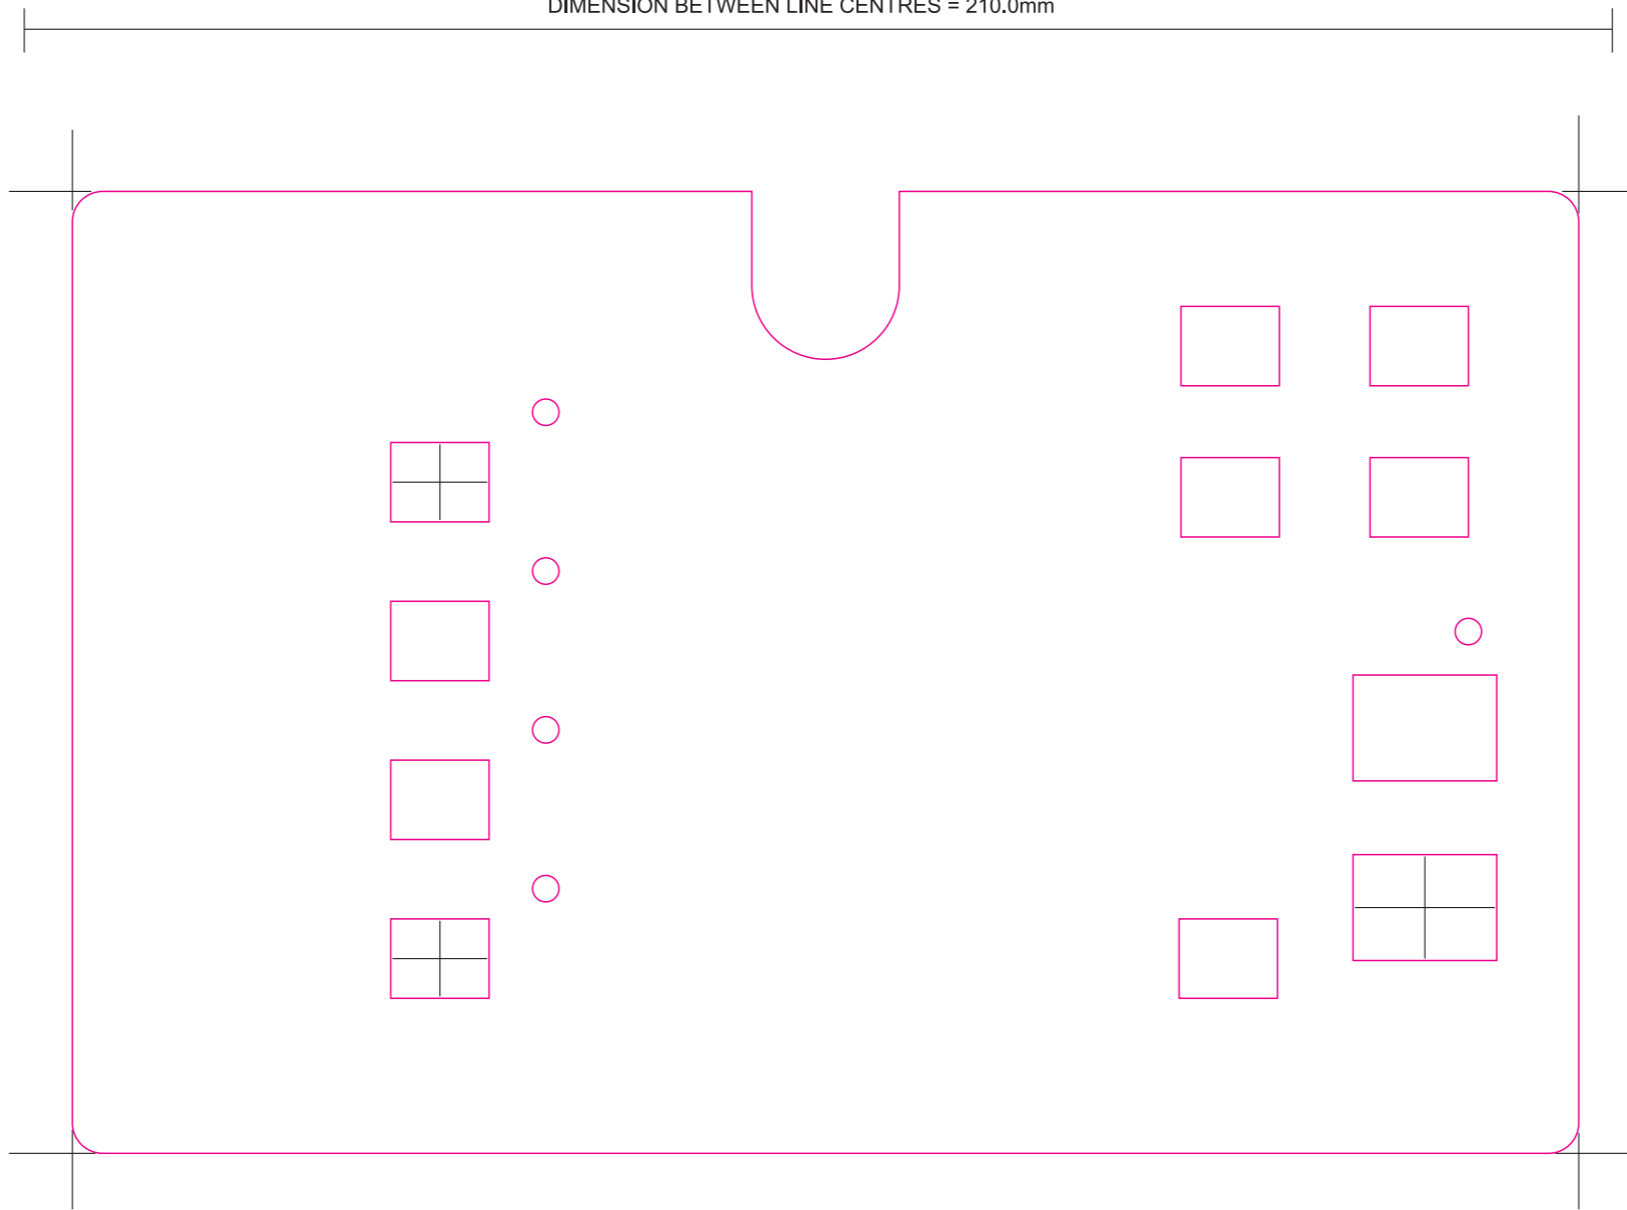

DIMENSION BETWEEN LINE CENTRES = 210.0mm

Cloud  
PM4 Overlay Blank Template  
Use on: CL5798  
Issue: 01  
Date: 8th July 2016