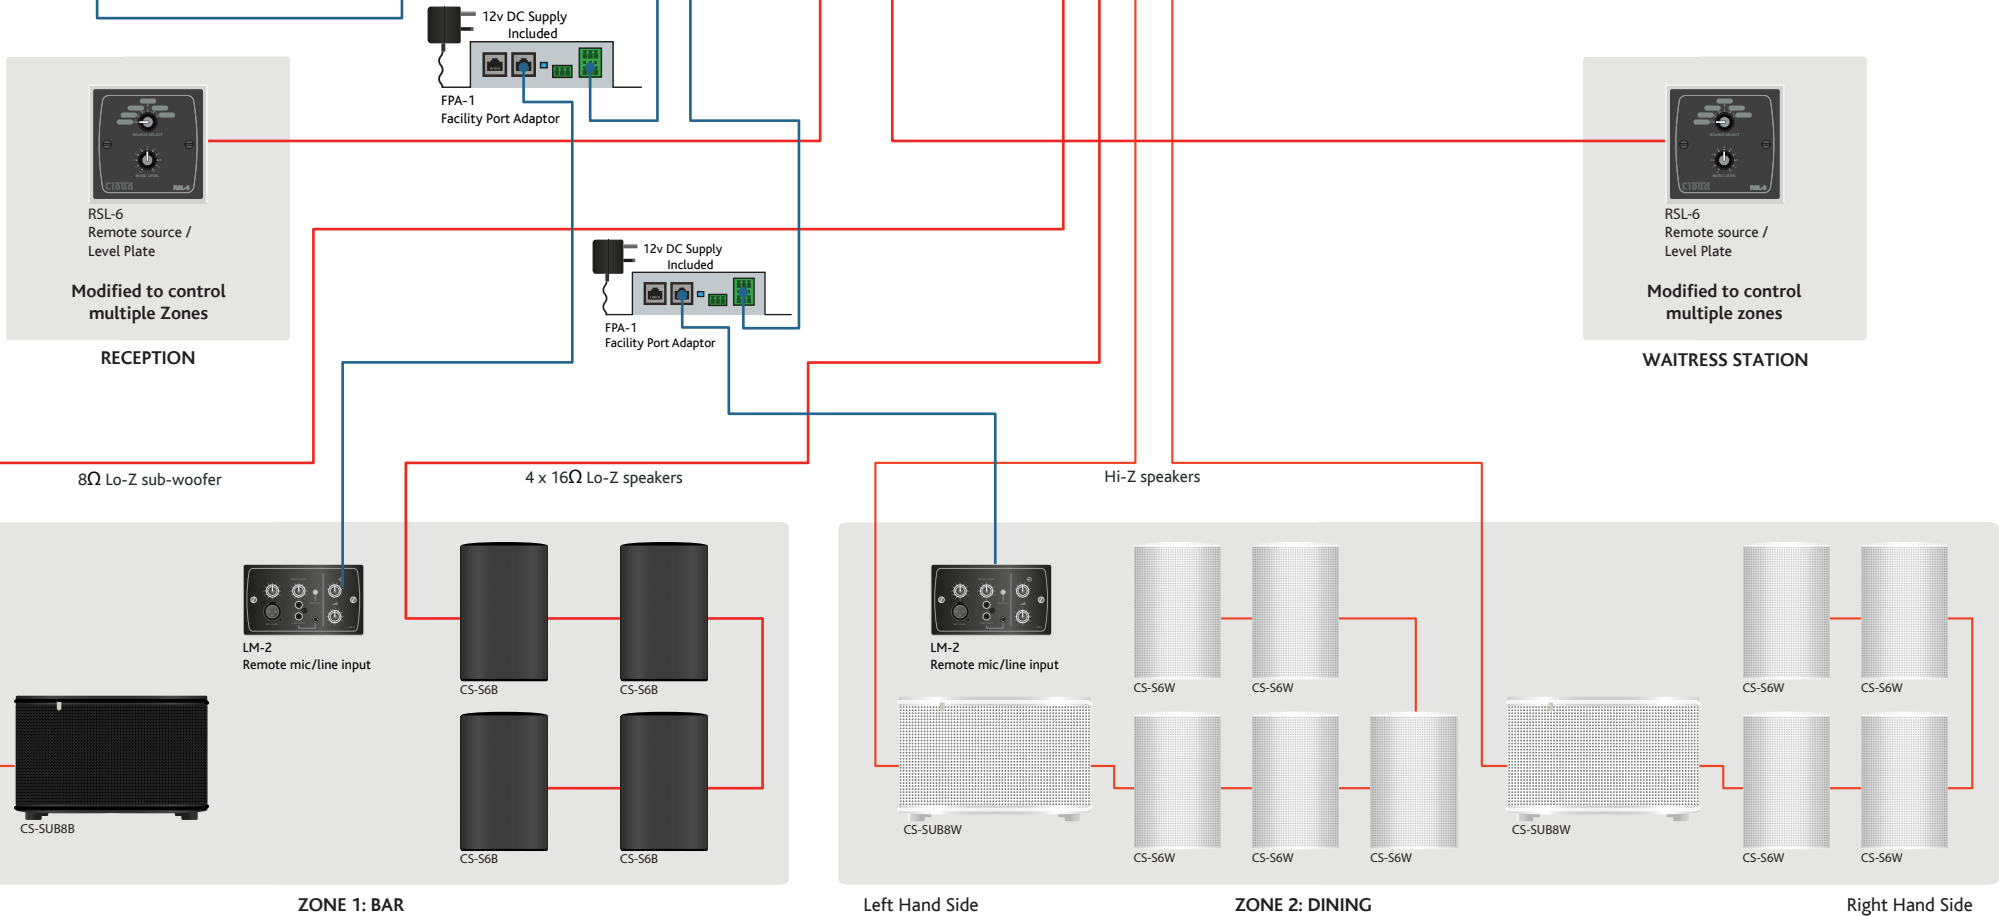

Proove Sheffield Installation 46-240 Four Channel Amplifier

Using the 46-240 to power four outputs across two zones. Zone one is running Lo-Z while Zone 2 is running Hi-Z split between the left and right hand side. Two RSL-6 Plates have been modified to control multiple zones.

www.cloud.co.uk