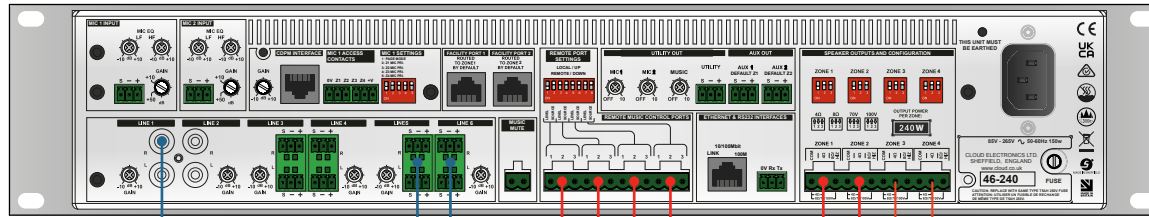

MUSIC PLAYER  
PC/CD/SERVER/MP3

46-240  
4-Zone 70/100V Mixer Amplifier

## Proove Sheffield Installation 46-240 Four Channel Amplifier

Using the 46-240 to power four outputs across two zones. Zone one is running Lo-Z while Zone 2 is running Hi-Z split between the left and right hand side. Two RSL-6 Plates have been modified to control multiple zones.