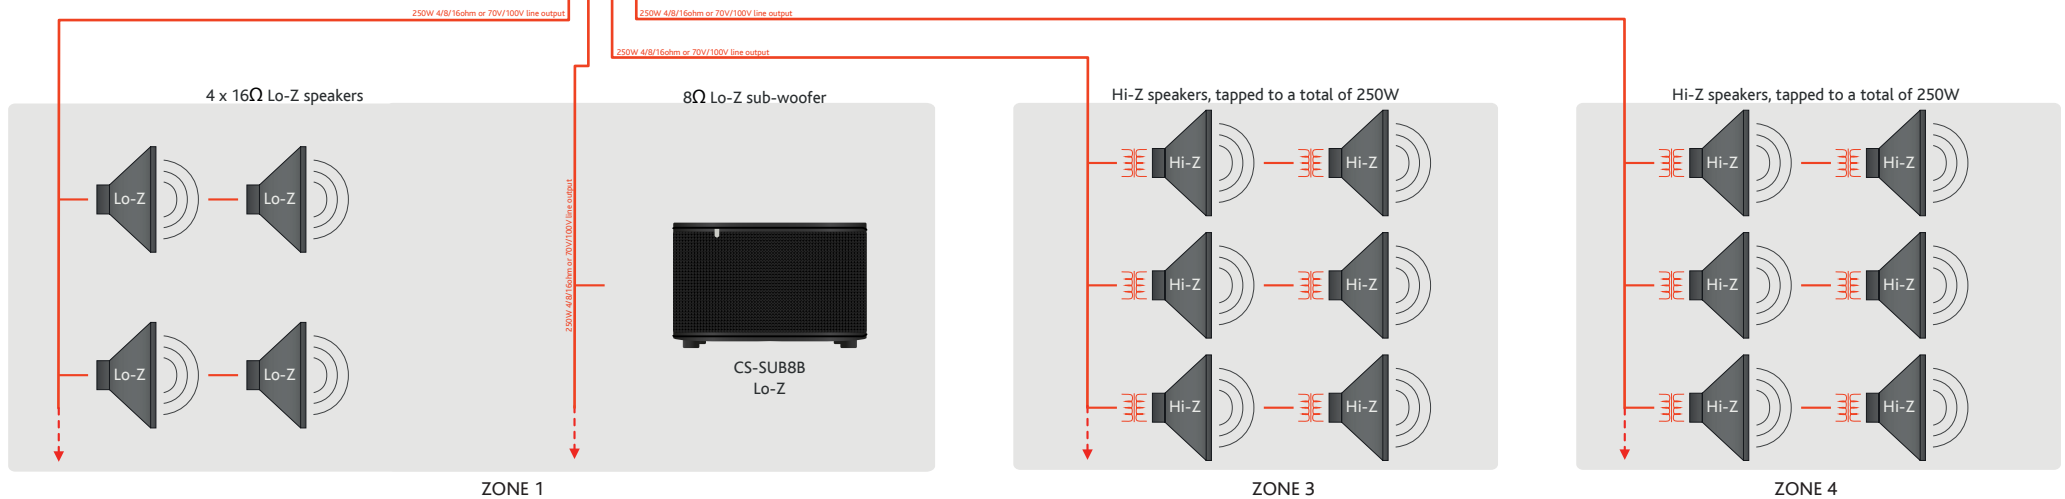

Dante® Connectivity
CVA4250 Four Channel Amplifier

Using the CDI-CV2, CDI-CV4 or CDI-CV8 Dante™ option cards, and a Dante™ compatible Ethernet Switch, allows the connection of Dante™ audio devices and computers running Dante™ DVS software. Up to 4 channels of Dante™ audio can be amplified using the CVA4250 depending on the Dante™ option card used.

www.cloud.co.uk

Product	Channels	Devices	Flows
CDI-CV2	2	2	2
CDI-CV4	4	2	2
CDI-CV8	8	8	8