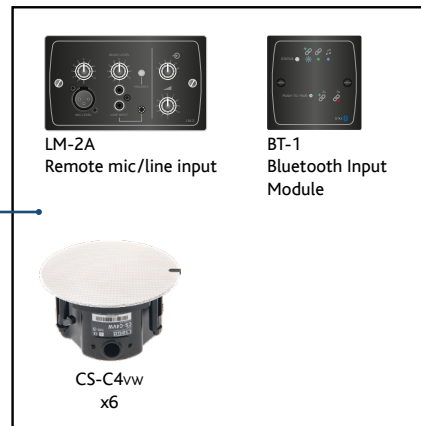

Zone: 1 - Lobby, Foyer, Cafe, Changing Rooms, WC's, Corridors, Stairs.

Zone: 2 - Adventure Play & Seating.

Zone: 3 - Sports Hall.

Central audio rack

Zone: 6 - Fitness Suite.

Zone: 4 - Pool Hall.

Zone: 5 - Multi-Purpose Room.

Eight Zone Leisure Centre

Using Digital Amplifiers to supply audio over multiple spaces for a variety of uses. Large scale communal space coverage alongside specific use zones and two independently run spaces.