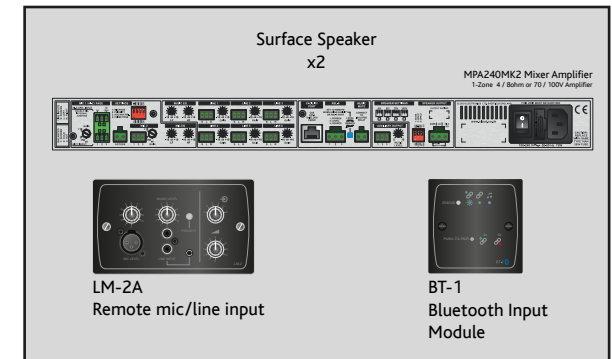

Zone: 7 (Independent) - Studio.