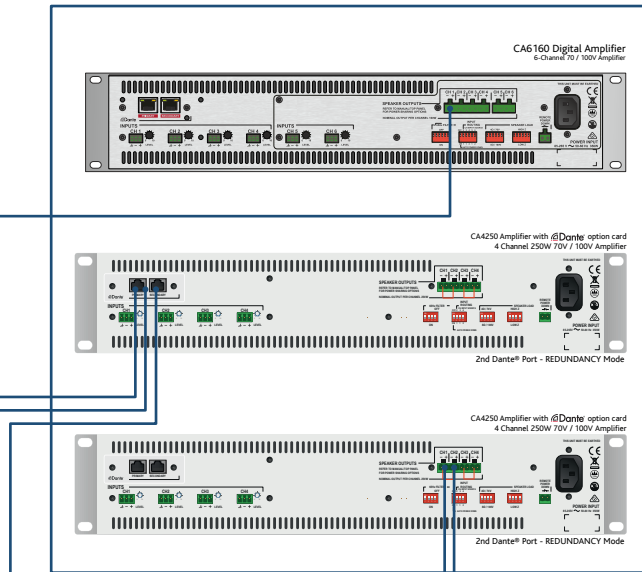

Zone: 1 - Lobby, Foyer, Cafe, Changing Rooms, WC's, Corridors, Stairs.

Zone: 2 - Adventure Play & Seating.

Zone: 3 - Sports Hall.

Central audio rack

Zone: 6 - Fitness Suite.

Zone: 4 - Pool Hall.

Zone: 5 - Multi-Purpose Room.

Eight Zone Leisure Centre

Using Digital Amplifiers to supply audio over multiple spaces for a variety of uses. Large scale communal space coverage alongside specific use zones and two independently run spaces.