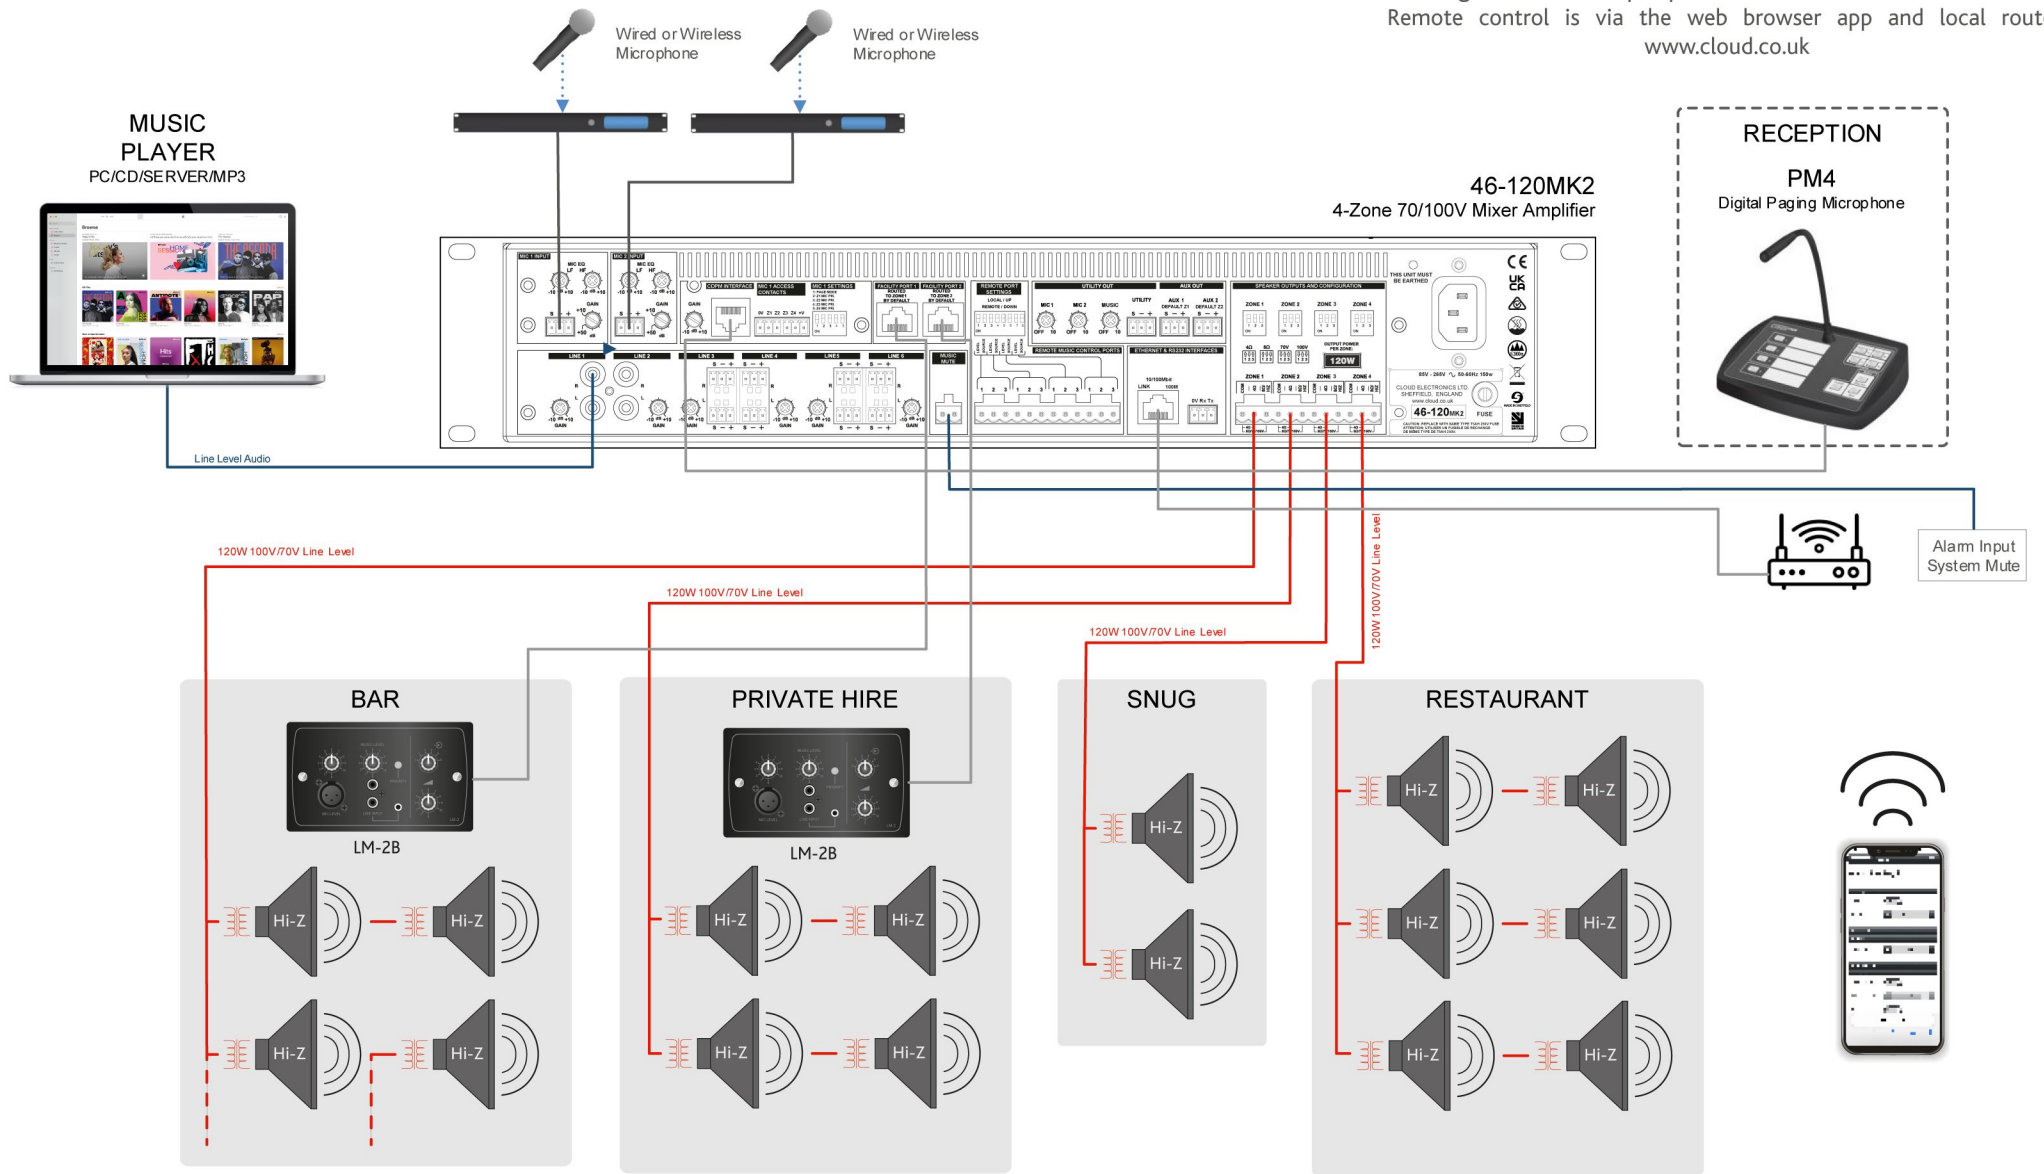

# 4 Zone Sports Bar / Restaurant

4-Zones utilising the 46-120MK2's power sharing across zones 1-3, allowing for unused output power to serve PRIVATE HIRE & SNUG. Remote control is via the web browser app and local router. [www.cloud.co.uk](http://www.cloud.co.uk)

CLOUD ELECTRONICS LIMITED. SHEFFIELD, UK

CLOUD PRODUCTS 46-120MK2 LM-2 PM4

- 2 Core Speaker Cable
- CAT5/6 (screened)
- 2 Core Cable
- 2 Core Screened Cable

APP NO. 101