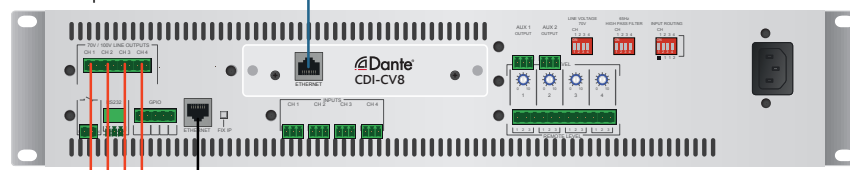

## 4 Zone using Dante Input Plates

DLM-1 & CV4250

A 4-zone gym/fitness/yoga studio taking advantage of DLM-1 to provide four zones with multiple inputs and channel flexibility.

A simplified solution without a Zone Mixer or Front End controller.

[www.cloud.co.uk](http://www.cloud.co.uk)

CV4250 Amplifier with Dante option card  
4x250W Amplifier 70V / 100V

MUSIC PLAYER  
MP3 / PC / SERVER

WI-FI ROUTER  
Control

STREAMING DEVICES  
Internet

MUSIC PLAYER  
MP3 / PC / SERVER