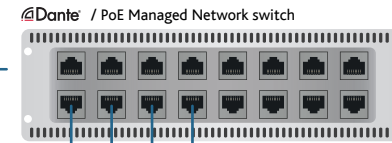

## 4 Zone using Dante Input Plates

DLM-1 & CV4250

A 4-zone gym/fitness/yoga studio taking advantage of DLM-1 to provide four zones with multiple inputs and channel flexibility.

A simplified solution without a Zone Mixer or Front End controller.

[www.cloud.co.uk](http://www.cloud.co.uk)

CV4250 Amplifier with Dante option card  
4x250W Amplifier 70V / 100V

MUSIC PLAYER  
MP3 / PC / SERVER

WI-FI ROUTER  
Control

STREAMING DEVICES  
Internet

MUSIC PLAYER  
MP3 / PC / SERVER