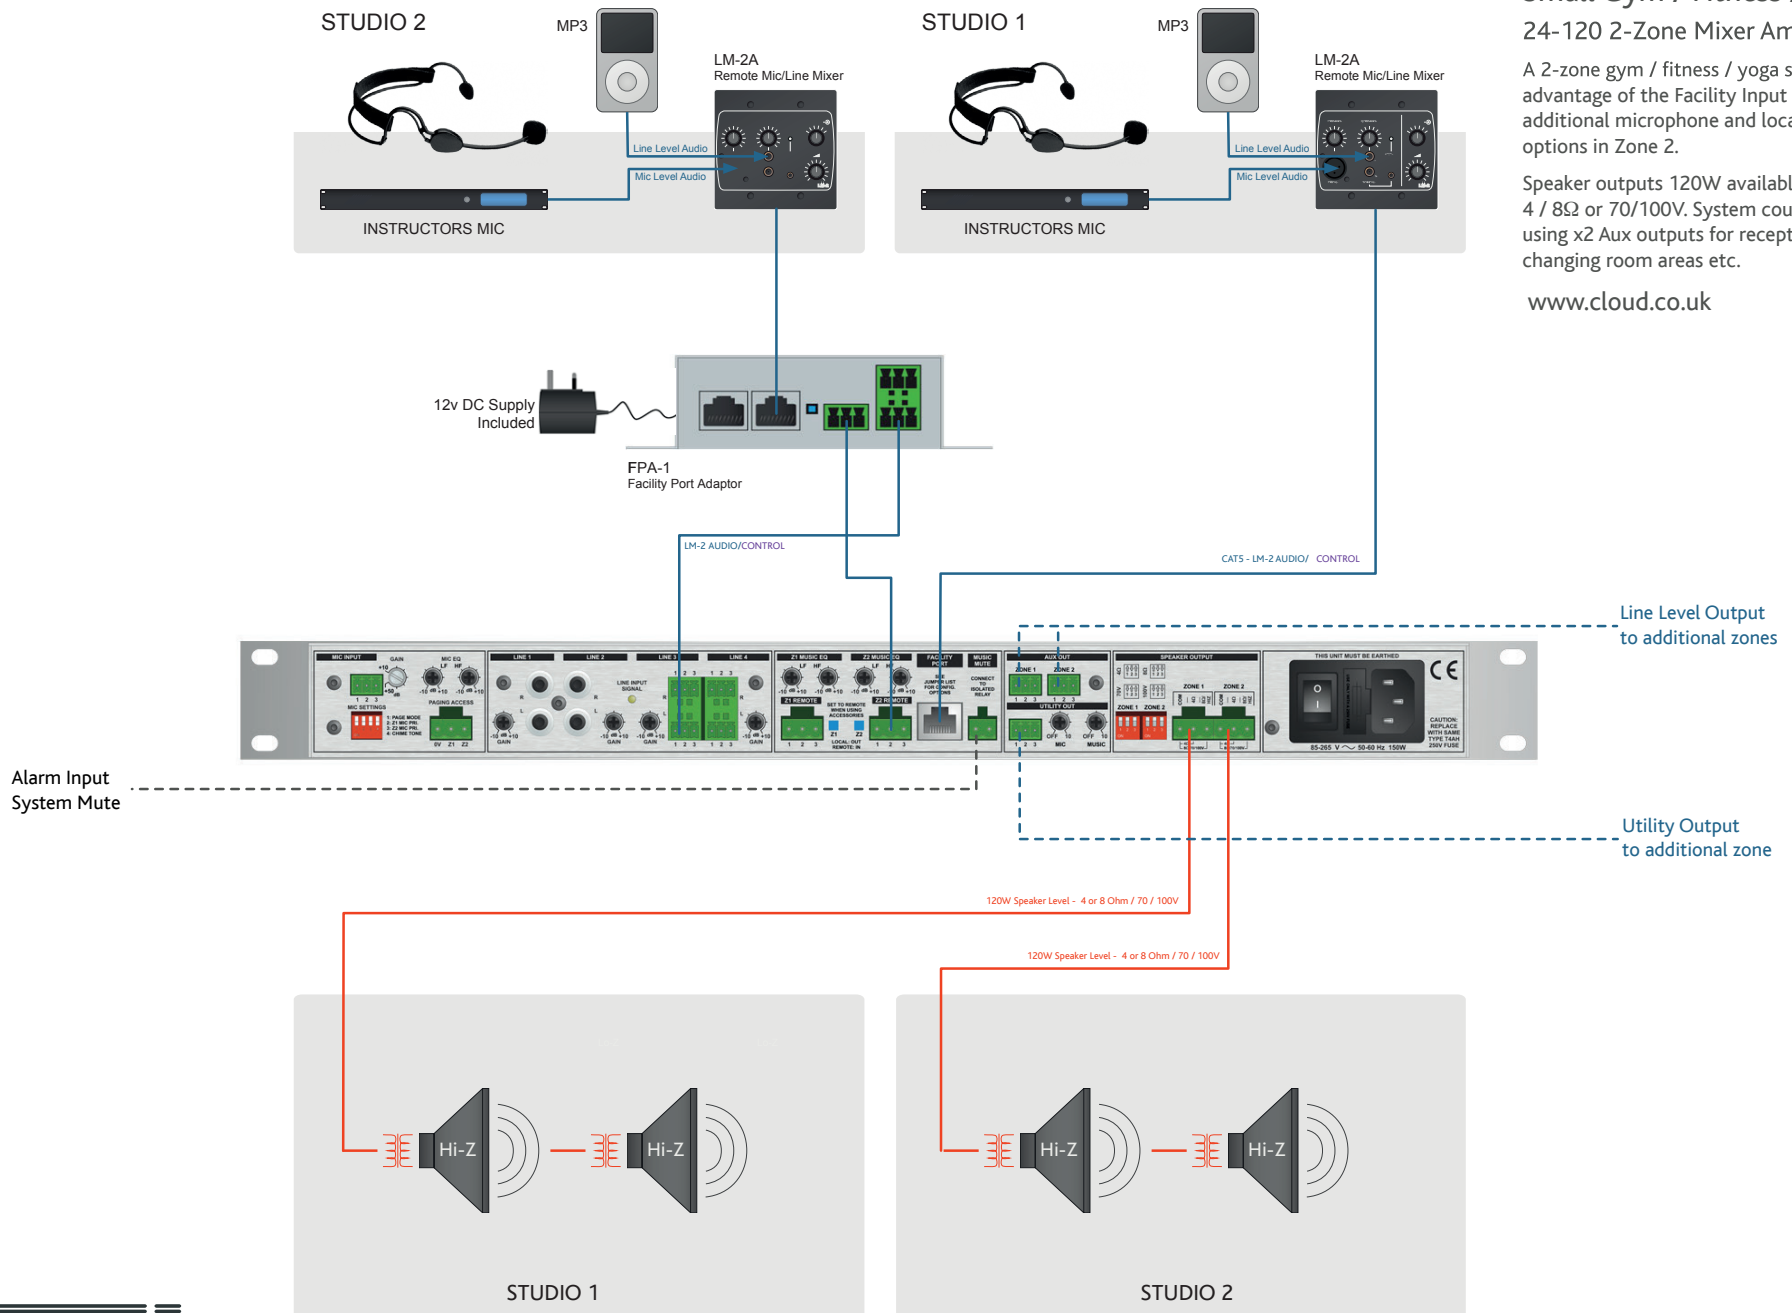

Small Gym / Fitness / Yoga 24-120 2-Zone Mixer Amplifier

A 2-zone gym / fitness / yoga studio taking advantage of the Facility Input port to provide additional microphone and local music input options in Zone 2.

Speaker outputs 120W available per zone as 4 / 8Ω or 70/100V. System could be expanded using x2 Aux outputs for reception, juice bar, changing room areas etc.

www.cloud.co.uk

Cloud

CLOUD ELECTRONICS LIMITED. SHEFFIELD, UK

CLOUD PRODUCTS

24-120

LM-2A

APP NO. 074