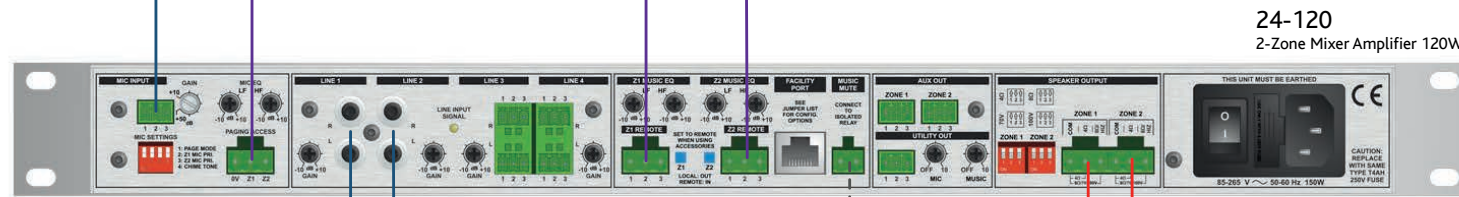

2-Zone Store

24-120 2-Zone Mixer Amplifier

A simple 2-zone retail store across two floors with individual zone volume control using remote RSL-4 volume control / source selection per zone.

Speaker outputs 120W available per zone as 4 / 8 Ω or 70/100V.

www.cloud.co.uk

MUSIC PLAYER
MP3 / PC / SERVER

Alarm Input
System Mute

MX141M
Media Mixer

Cloud

CLOUD ELECTRONICS LIMITED. SHEFFIELD, UK

CLOUD PRODUCTS

24-120