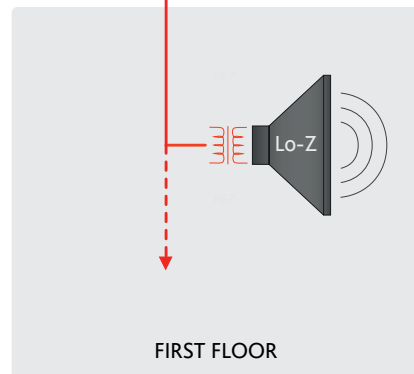

Cloud

CLOUD ELECTRONICS LIMITED. SHEFFIELD, UK

CLOUD PRODUCTS

24-120

PM-4SA

RSL-4

MX141M

APP NO. 073