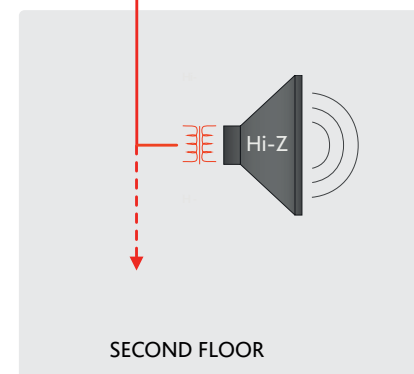

Cloud

CLOUD ELECTRONICS LIMITED. SHEFFIELD, UK

CLOUD PRODUCTS

24-120

PM-4SA

RSL-4

MX141M

APP NO. 073