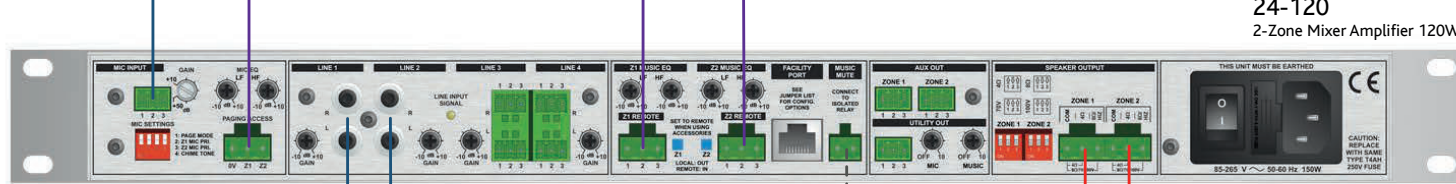

2-Zone Store
24-120 2-Zone Mixer Amplifier
 A simple 2-zone retail store across two floors with individual zone volume control using remote RSL-4 volume control / source selection per zone.
 Speaker outputs 120W available per zone as 4 / 8 Ω or 70/100V.
www.cloud.co.uk

120W 4 / 8Ω Level

120W 70 / 100V Line Level

Alarm Input
System Mute