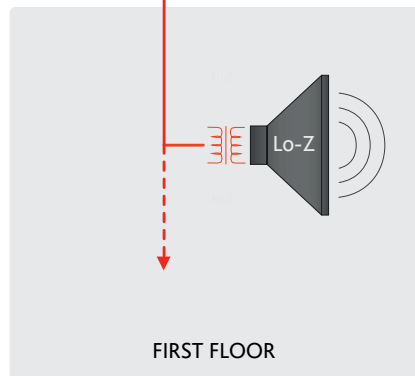

2-Zone Store
24-120 2-Zone Mixer Amplifier
 A simple 2-zone retail store across two floors with individual zone volume control using remote RSL-4 volume control / source selection per zone.
 Speaker outputs 120W available per zone as 4 / 8 Ω or 70/100V.
www.cloud.co.uk

120W 4 / 8Ω Level

120W 70 / 100V Line Level

Alarm Input
System Mute