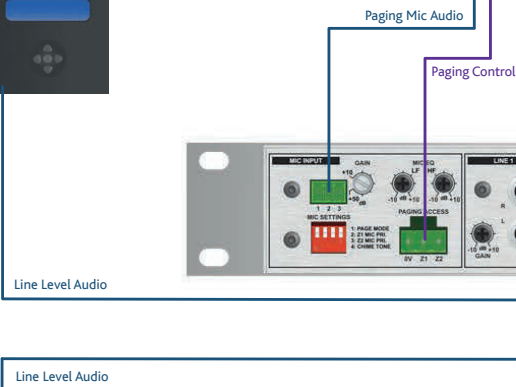

2-Zone Store
24-120 2-Zone Mixer Amplifier
 A simple 2-zone retail store across two floors with individual zone volume control using remote RSL-4 volume control / source selection per zone.
 Speaker outputs 120W available per zone as 4 / 8 Ω or 70/100V.
www.cloud.co.uk

120W 4 / 8Ω Level

120W 70 / 100V Line Level

Alarm Input
System Mute