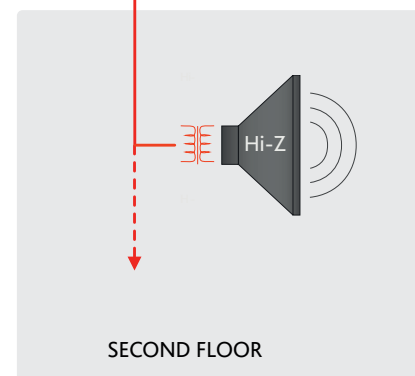

2-Zone Store
24-120 2-Zone Mixer Amplifier
 A simple 2-zone retail store across two floors with individual zone volume control using remote RSL-4 volume control / source selection per zone.
 Speaker outputs 120W available per zone as 4 / 8 Ω or 70/100V.
www.cloud.co.uk

120W 4 / 8Ω Level

120W 70 / 100V Line Level

Alarm Input
System Mute