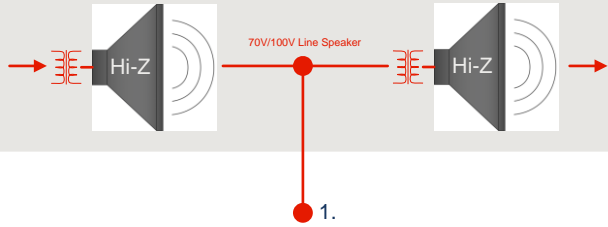

### STADIUM PAGING SYSTEM - 100V/70V LINE TAP

### Stadium Hospitality Boxes MA40T 70/100V Mini Amplifier

The MA40T Mini Amplifier provides 40W of amplification into 70/100V constant voltage speaker circuits. Each Hospitality Box is provided with local input and level control whilst also allowing for a priority input from the main 70/100V constant voltage paging or emergency system.