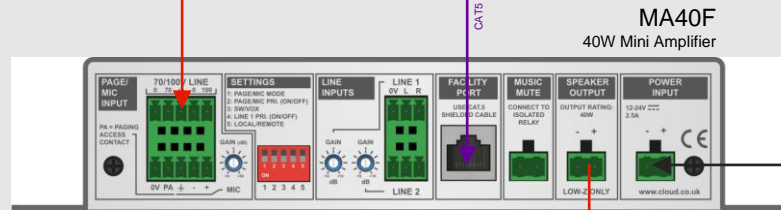

Crèche / TV Room
Ferry / Cruise / Hotel

MA40F: Local amplification with function panel input. Ideal for adding dedicated Low-Z speakers to a TV or similar. The addition of a 100V line input allows for the integration into an existing 100V paging system, including paging priority.

100V/70V PAGING/
BGM CIRCUIT

TV / DIGITAL
SIGNAGE

Line Level Audio

LM2-A
Function Panel

CATS - Audio & Control

MA40F
40W Mini Amplifier

12 - 24V DC
Power Supply

Alarm Input
System Mute

40W Speaker Level - Minimum Load 8 Ohms

CS-S4B
Surface Mount
Speaker

CS-S4B
Surface Mount
Speaker

CRÈCHE / TV ROOM