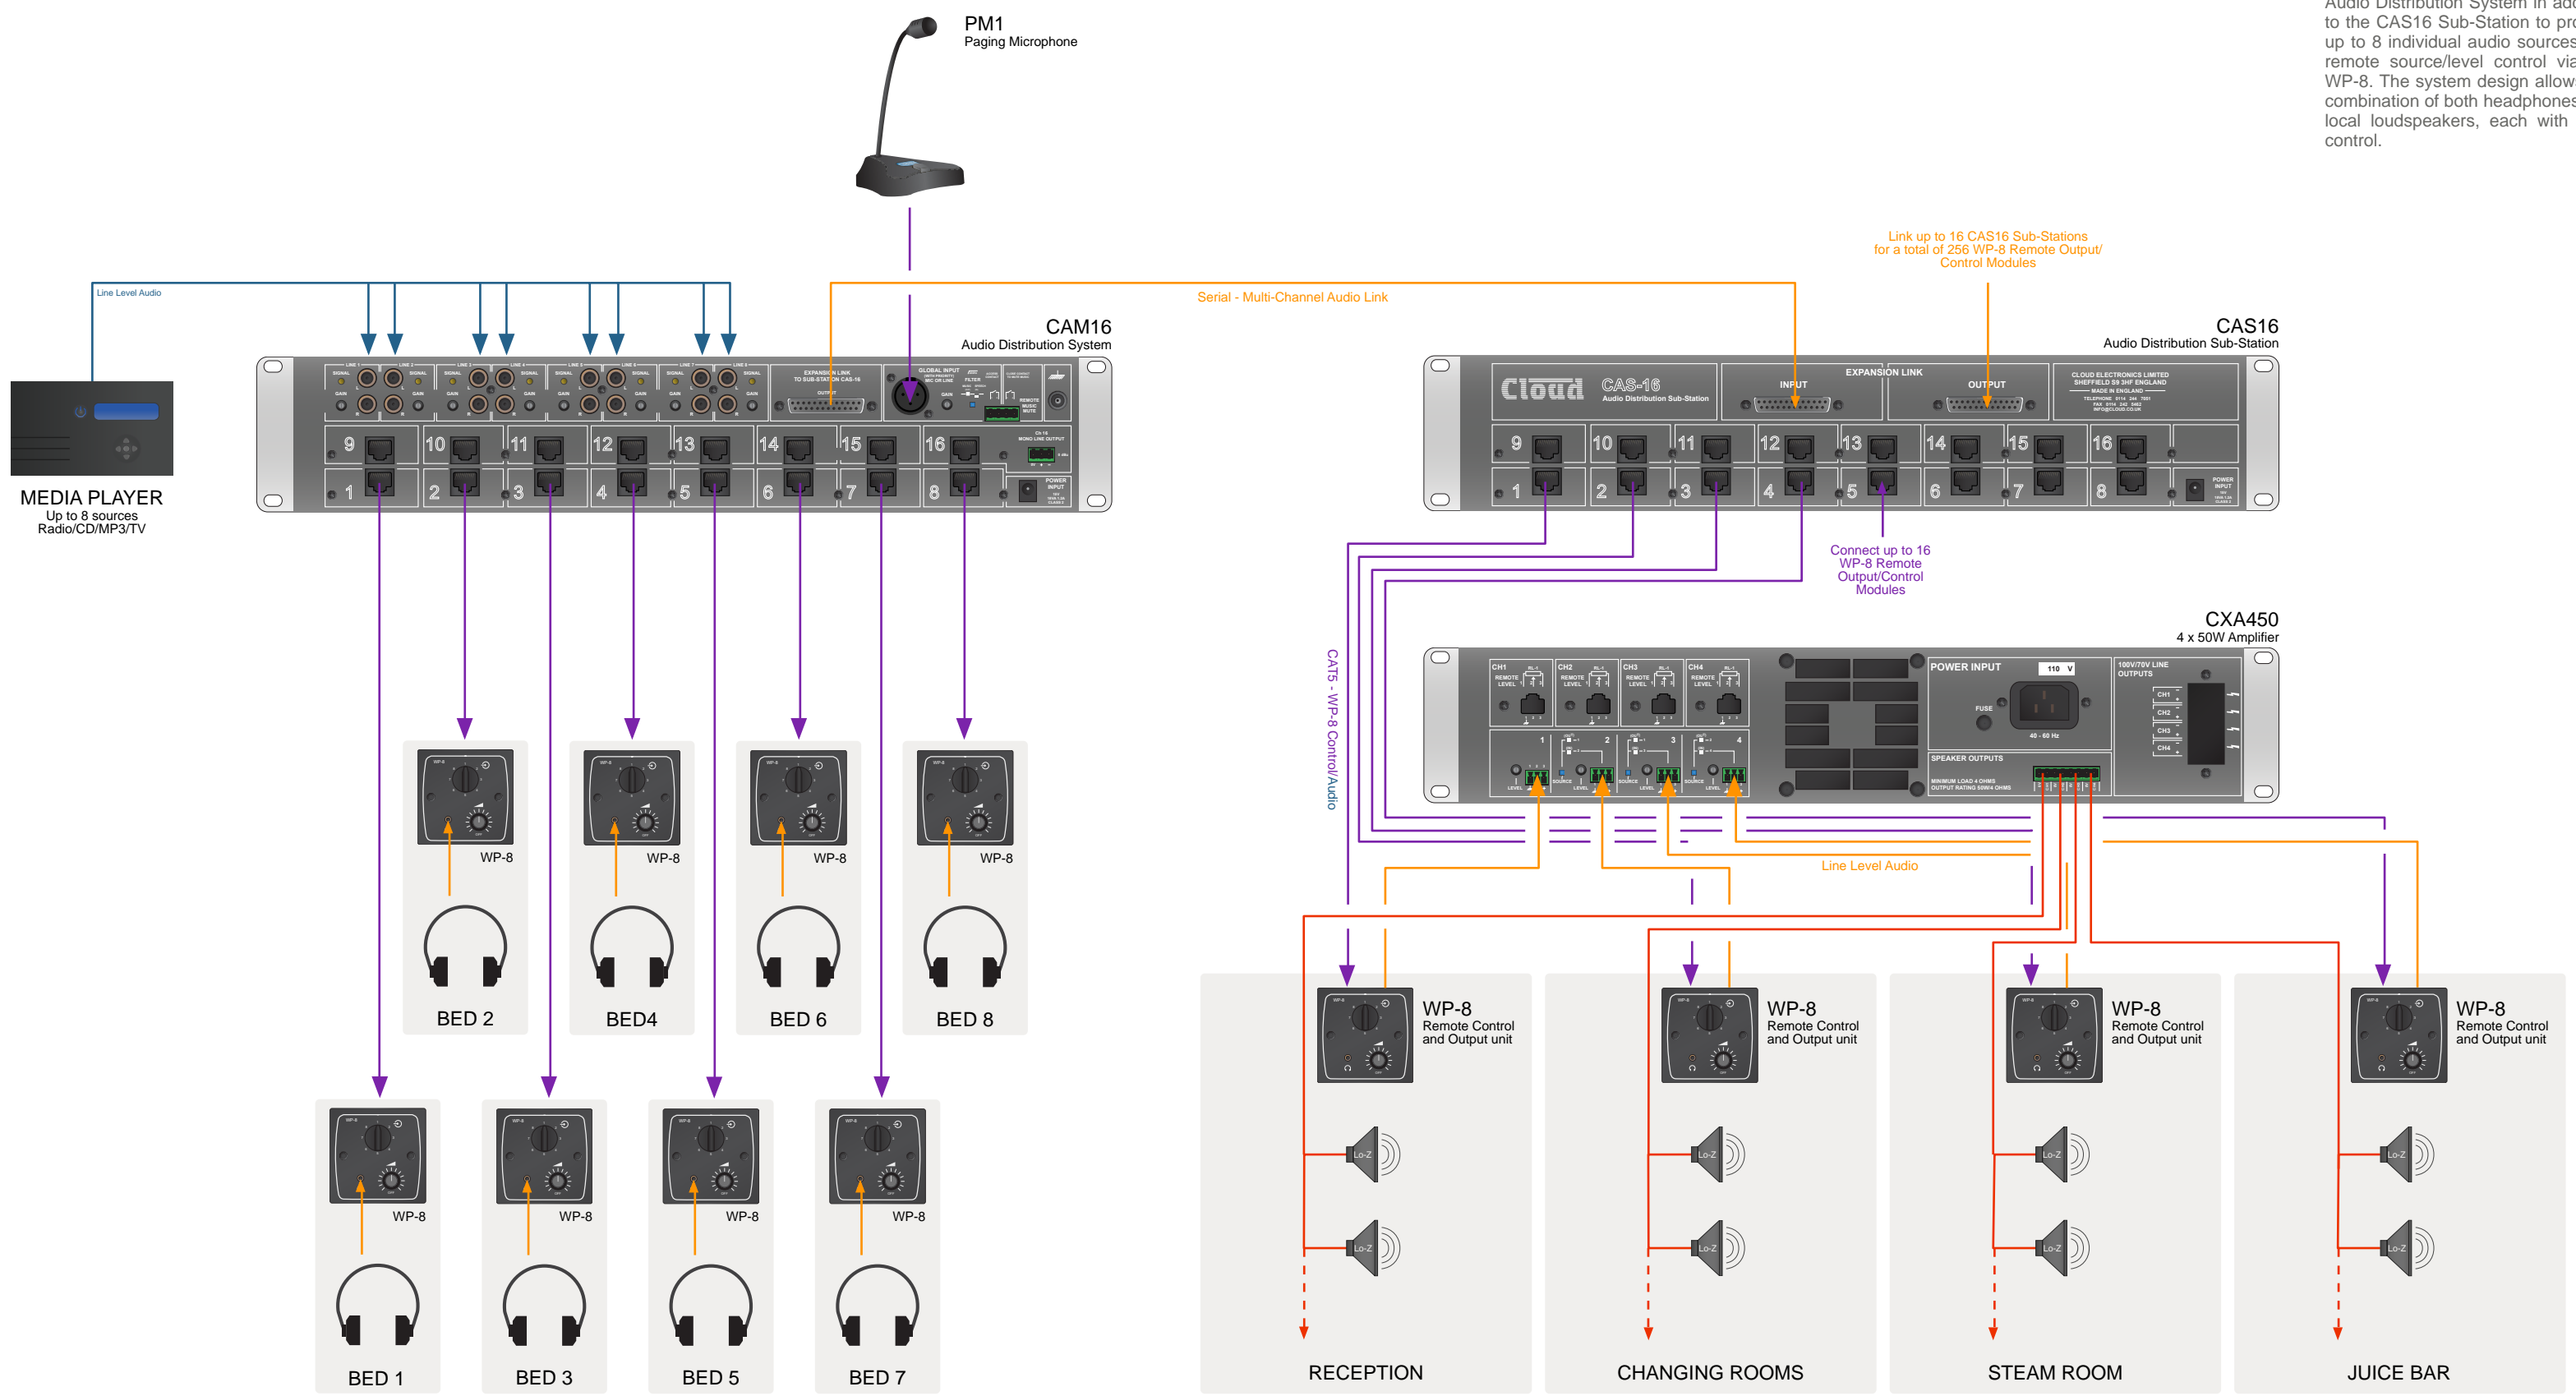

**Hotel Spa**

The Hotel Spa utilises the CAM16 Audio Distribution System in addition to the CAS16 Sub-Station to provide up to 8 individual audio sources and remote source/level control via the WP-8. The system design allows the combination of both headphones and local loudspeakers, each with local control.

8 TREATMENT BEDS WITH GUEST HEADPHONES

4 AUDIO ZONES WITH SOURCE AND LEVEL CONTROL