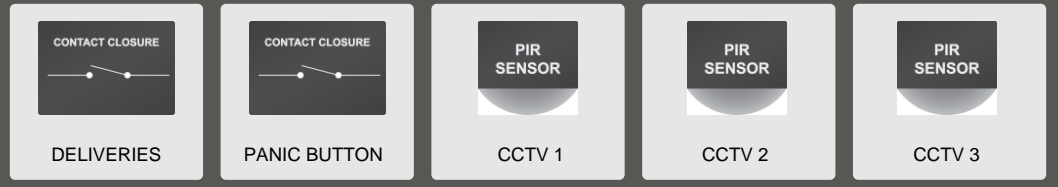

EXTERNAL TRIGGERS

CATS - Analogue Contact Closure

CATS - CDPM Link (Paging Audio & Control)

MEDIA SERVER
MUSIC PLAYBACK

Line Level Audio

Alarm Input System Mute

Supermarket

With Automated Cashier Paging.
Remote trigger messages from external switches, movement sensors and security points. Cashier call messages and voice paging capabilities – enabling multitasking staff function.