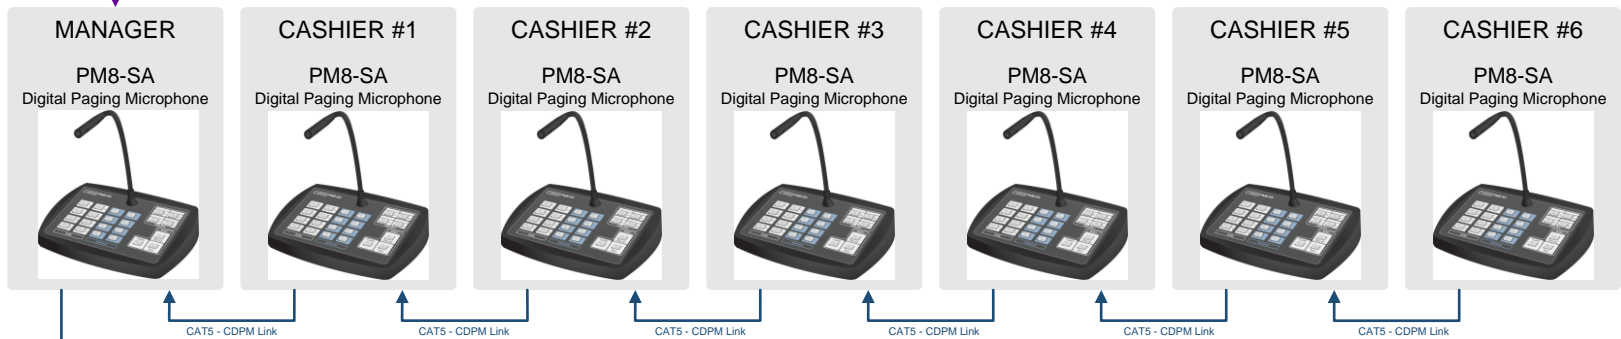

EXTERNAL TRIGGERS

CATS - Analogue Contact Closure

CATS - CDPM Link (Paging Audio & Control)

MEDIA SERVER
MUSIC PLAYBACK

Line Level Audio

Alarm Input System Mute

Supermarket

With Automated Cashier Paging.
Remote trigger messages from external switches, movement sensors and security points. Cashier call messages and voice paging capabilities – enabling multitasking staff function.