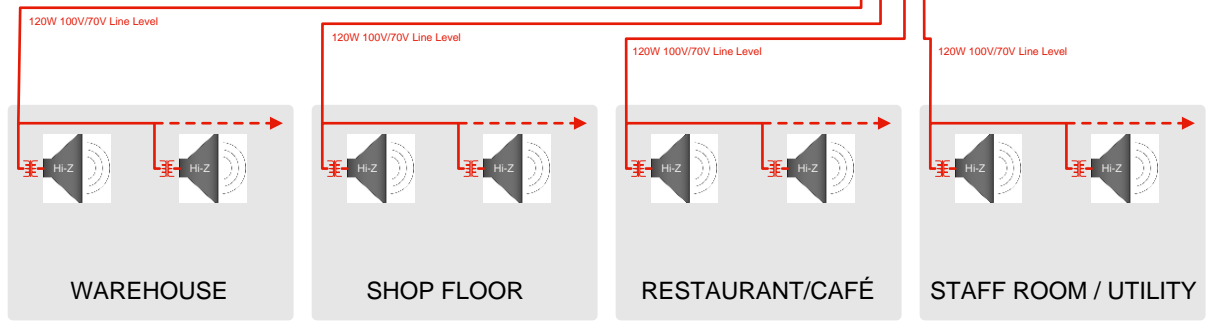

EXTERNAL TRIGGERS

CATS - Analogue Contact Closure

CATS - CDPM Link (Paging Audio & Control)

MEDIA SERVER
MUSIC PLAYBACK

Line Level Audio

Alarm Input System Mute

Supermarket

With Automated Cashier Paging.
Remote trigger messages from external switches, movement sensors and security points. Cashier call messages and voice paging capabilities – enabling multitasking staff function.