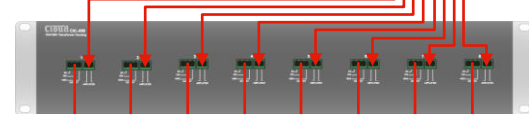

Regional Theatre
16-Zone 100V/70V Line paging solution including networked digital paging microphones and integrated message announcer. Background music and other audio sources can be added.