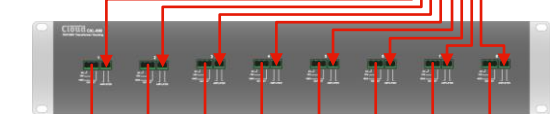

Regional Theatre
16-Zone 100V/70V Line paging solution including networked digital paging microphones and integrated message announcer. Background music and other audio sources can be added.