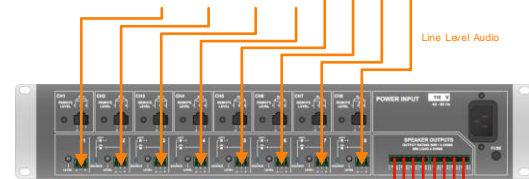

Regional Theatre
 16-Zone 100V/70V Line paging solution including networked digital paging microphones and integrated message announcer. Background music and other audio sources can be added.

DCM1(e)
Digital Zone Mixer