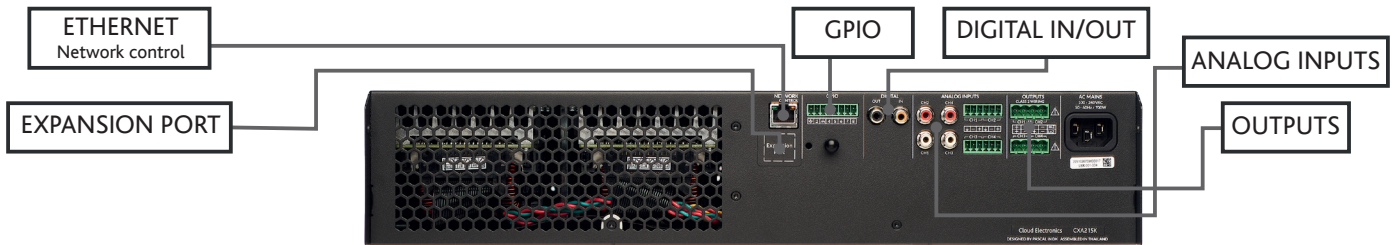

# CXA SERIES

CXA125 | CXA2125 | CXA250 | CXA2250 | CXA21K | CXA215K

The Cloud CXA Series is a range of six versatile multi-channel audio power amplifiers of advanced design. They are ideal for sound applications in the retail, leisure, hospitality, commercial or industrial sectors. They can drive both conventional low impedance (Lo-Z, 4Ω to 16Ω) loudspeakers and high impedance (Hi-Z, 70V/100V) transformer coupled loudspeakers.

## CXA MODEL VARIANTS:

Model	CXA125	CXA2125	CXA250	CXA2250	CXA21K	CXA215K
Size	½1U	½1U	½1U	½1U	2U	2U
Total Power	125w	250w	250w	500w	2000w	3000w
Output Power @4/8Ω	2 x 60w	2 x 125w	4 x 60w	4 x 125w	4 x 500w	4 x 750w
Output Power @70/100v	1 x 125w	1 x 250w	1 x 250w	2 x 250w	2 x 1000w	2 x 1500w
PowerShare across all Ch	1 x 125w	1 x 250w	1 x 250w	2 x 250w	2 x 1000w	2 x 1500w