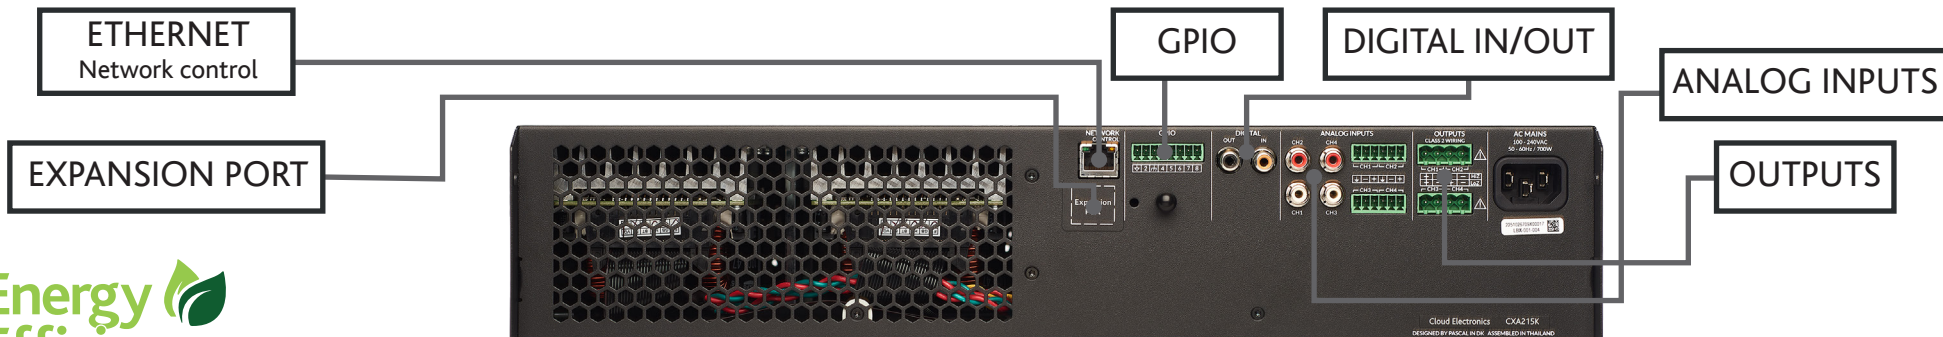

## CXA SERIES

CXA250 | CXA125 | CXA2125 | CXA2250 | CXA21K | CXA215K

CDR-3 WALL PLATE - UK / EU

CDR-3A WALL PLATE - USA

The Cloud CXA Series is a range of six versatile multi-channel audio power amplifiers of advanced design. They are ideal for sound applications in the retail, leisure, hospitality, commercial or industrial sectors. They can drive both conventional low impedance (Lo-Z, 4Ω to 16Ω) loudspeakers and high impedance (Hi-Z, 70V/100V) transformer coupled loudspeakers.