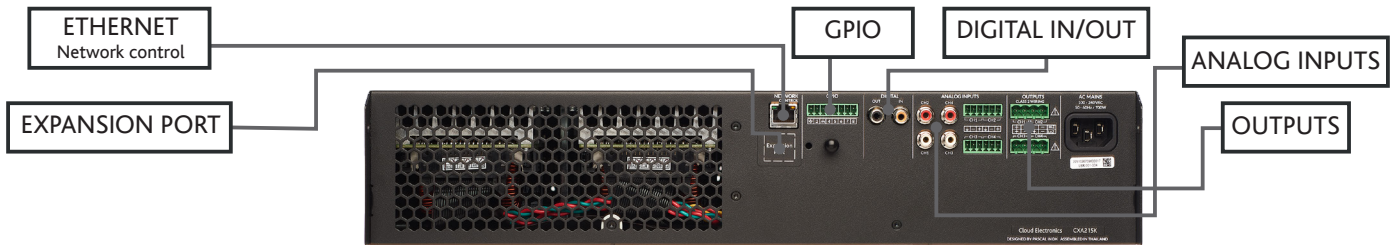

# CXA SERIES

CXA250 | CXA125 | CXA2125 | CXA2250 | CXA21K | CXA215K

The Cloud CXA Series is a range of six versatile multi-channel audio power amplifiers of advanced design. They are ideal for sound applications in the retail, leisure, hospitality, commercial or industrial sectors. They can drive both conventional low impedance (Lo-Z, 4Ω to 16Ω) loudspeakers and high impedance (Hi-Z, 70V/100V) transformer coupled loudspeakers.

## CXA MODEL VARIANTS:

Model	CXA125	CXA2125	CXA1250	CXA2250	CXA21K	CXA215K
Size	½1U	½1U	½1U	½1U	2U	2U
Total Power	125w	250w	250w	500w	2000w	3000w
Output Power @4/8Ω	2 x 60w	2 x 125w	4 x 60w	4 x 125w	4 x 500w	4 x 750w
Output Power @70/100v	1 x 125w	1 x 250w	1 x 250w	2 x 250w	2 x 1000w	2 x 1500w
PowerShare across all Ch	1 x 125w	1 x 250w	1 x 250w	2 x 250w	2 x 1000w	2 x 1500w