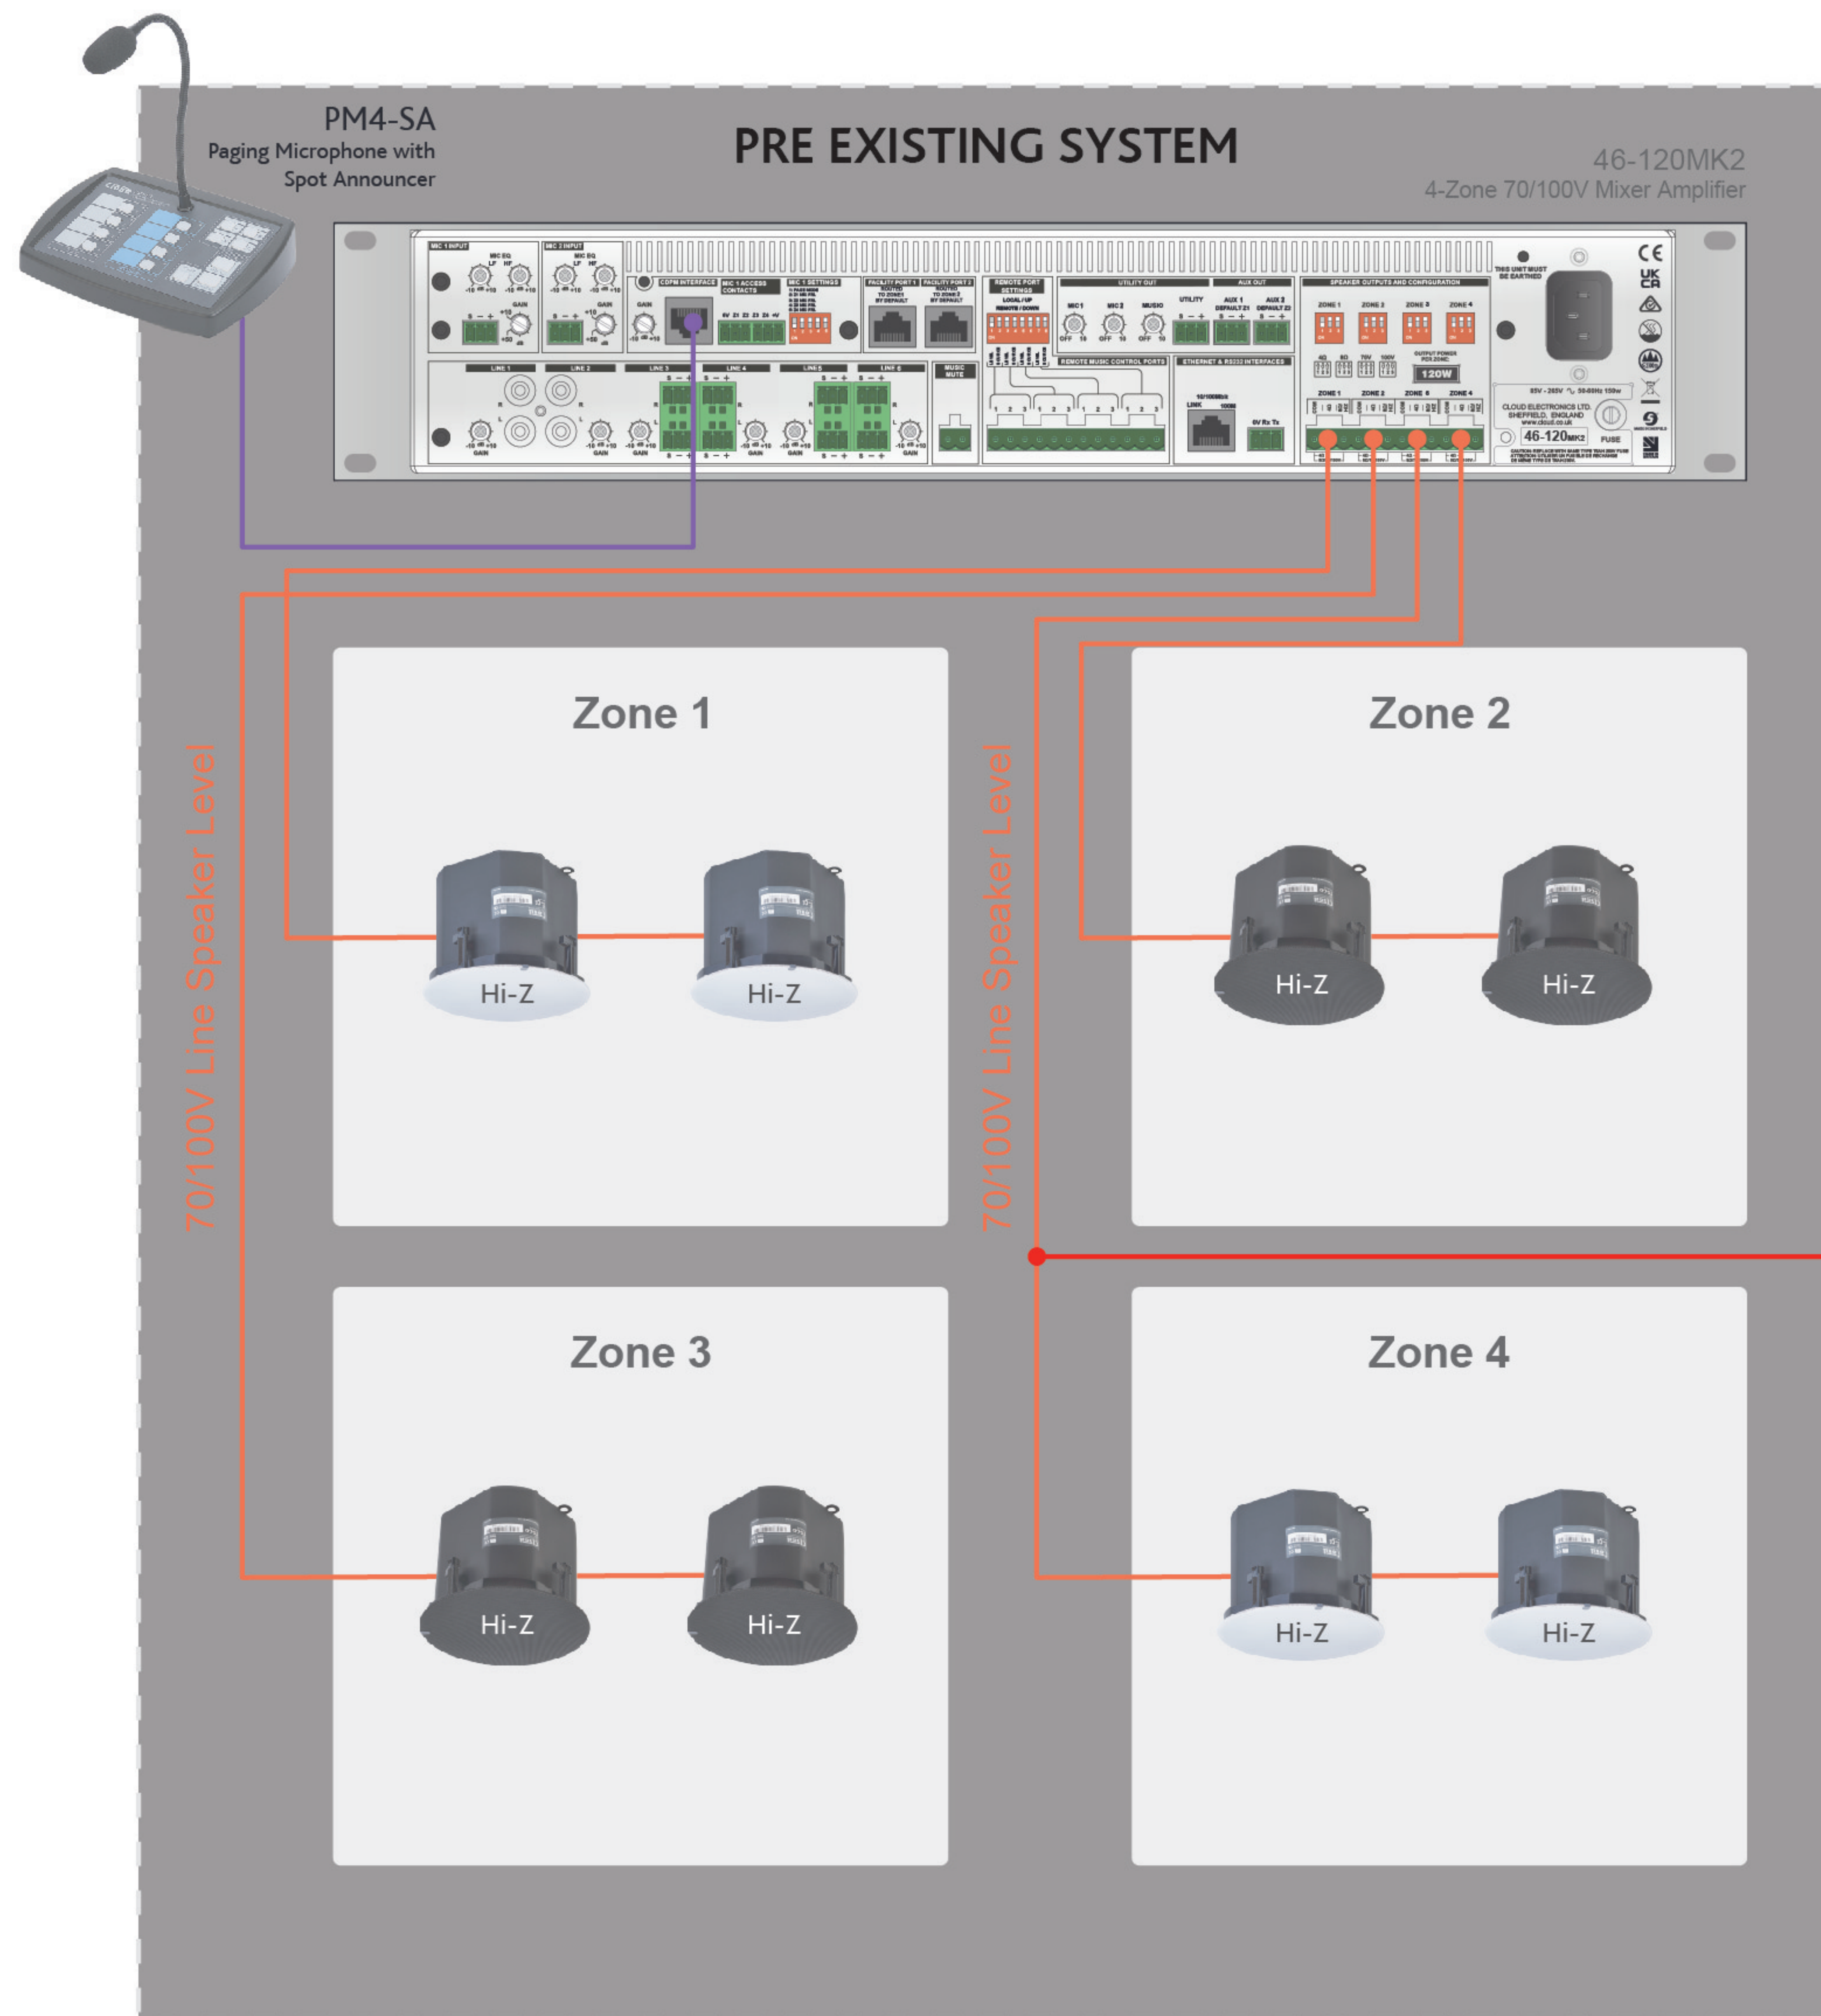

Additional zone to existing system MA40T 70/100V Mini Amplifier

An additional zone is often required within an existing system after renovations, a change of use or even temporarily. Mini amplifiers fits this purpose perfectly; the MA40F and MA40T provide the solution by tapping off any 70/100V line speaker circuit and add additional functionality including local inputs and control.

www.cloud.co.uk

cloud

CLOUD ELECTRONICS LIMITED. SHEFFIELD, UK

CLOUD PRODUCTS

MA40T LM-2A

APP NO. 052