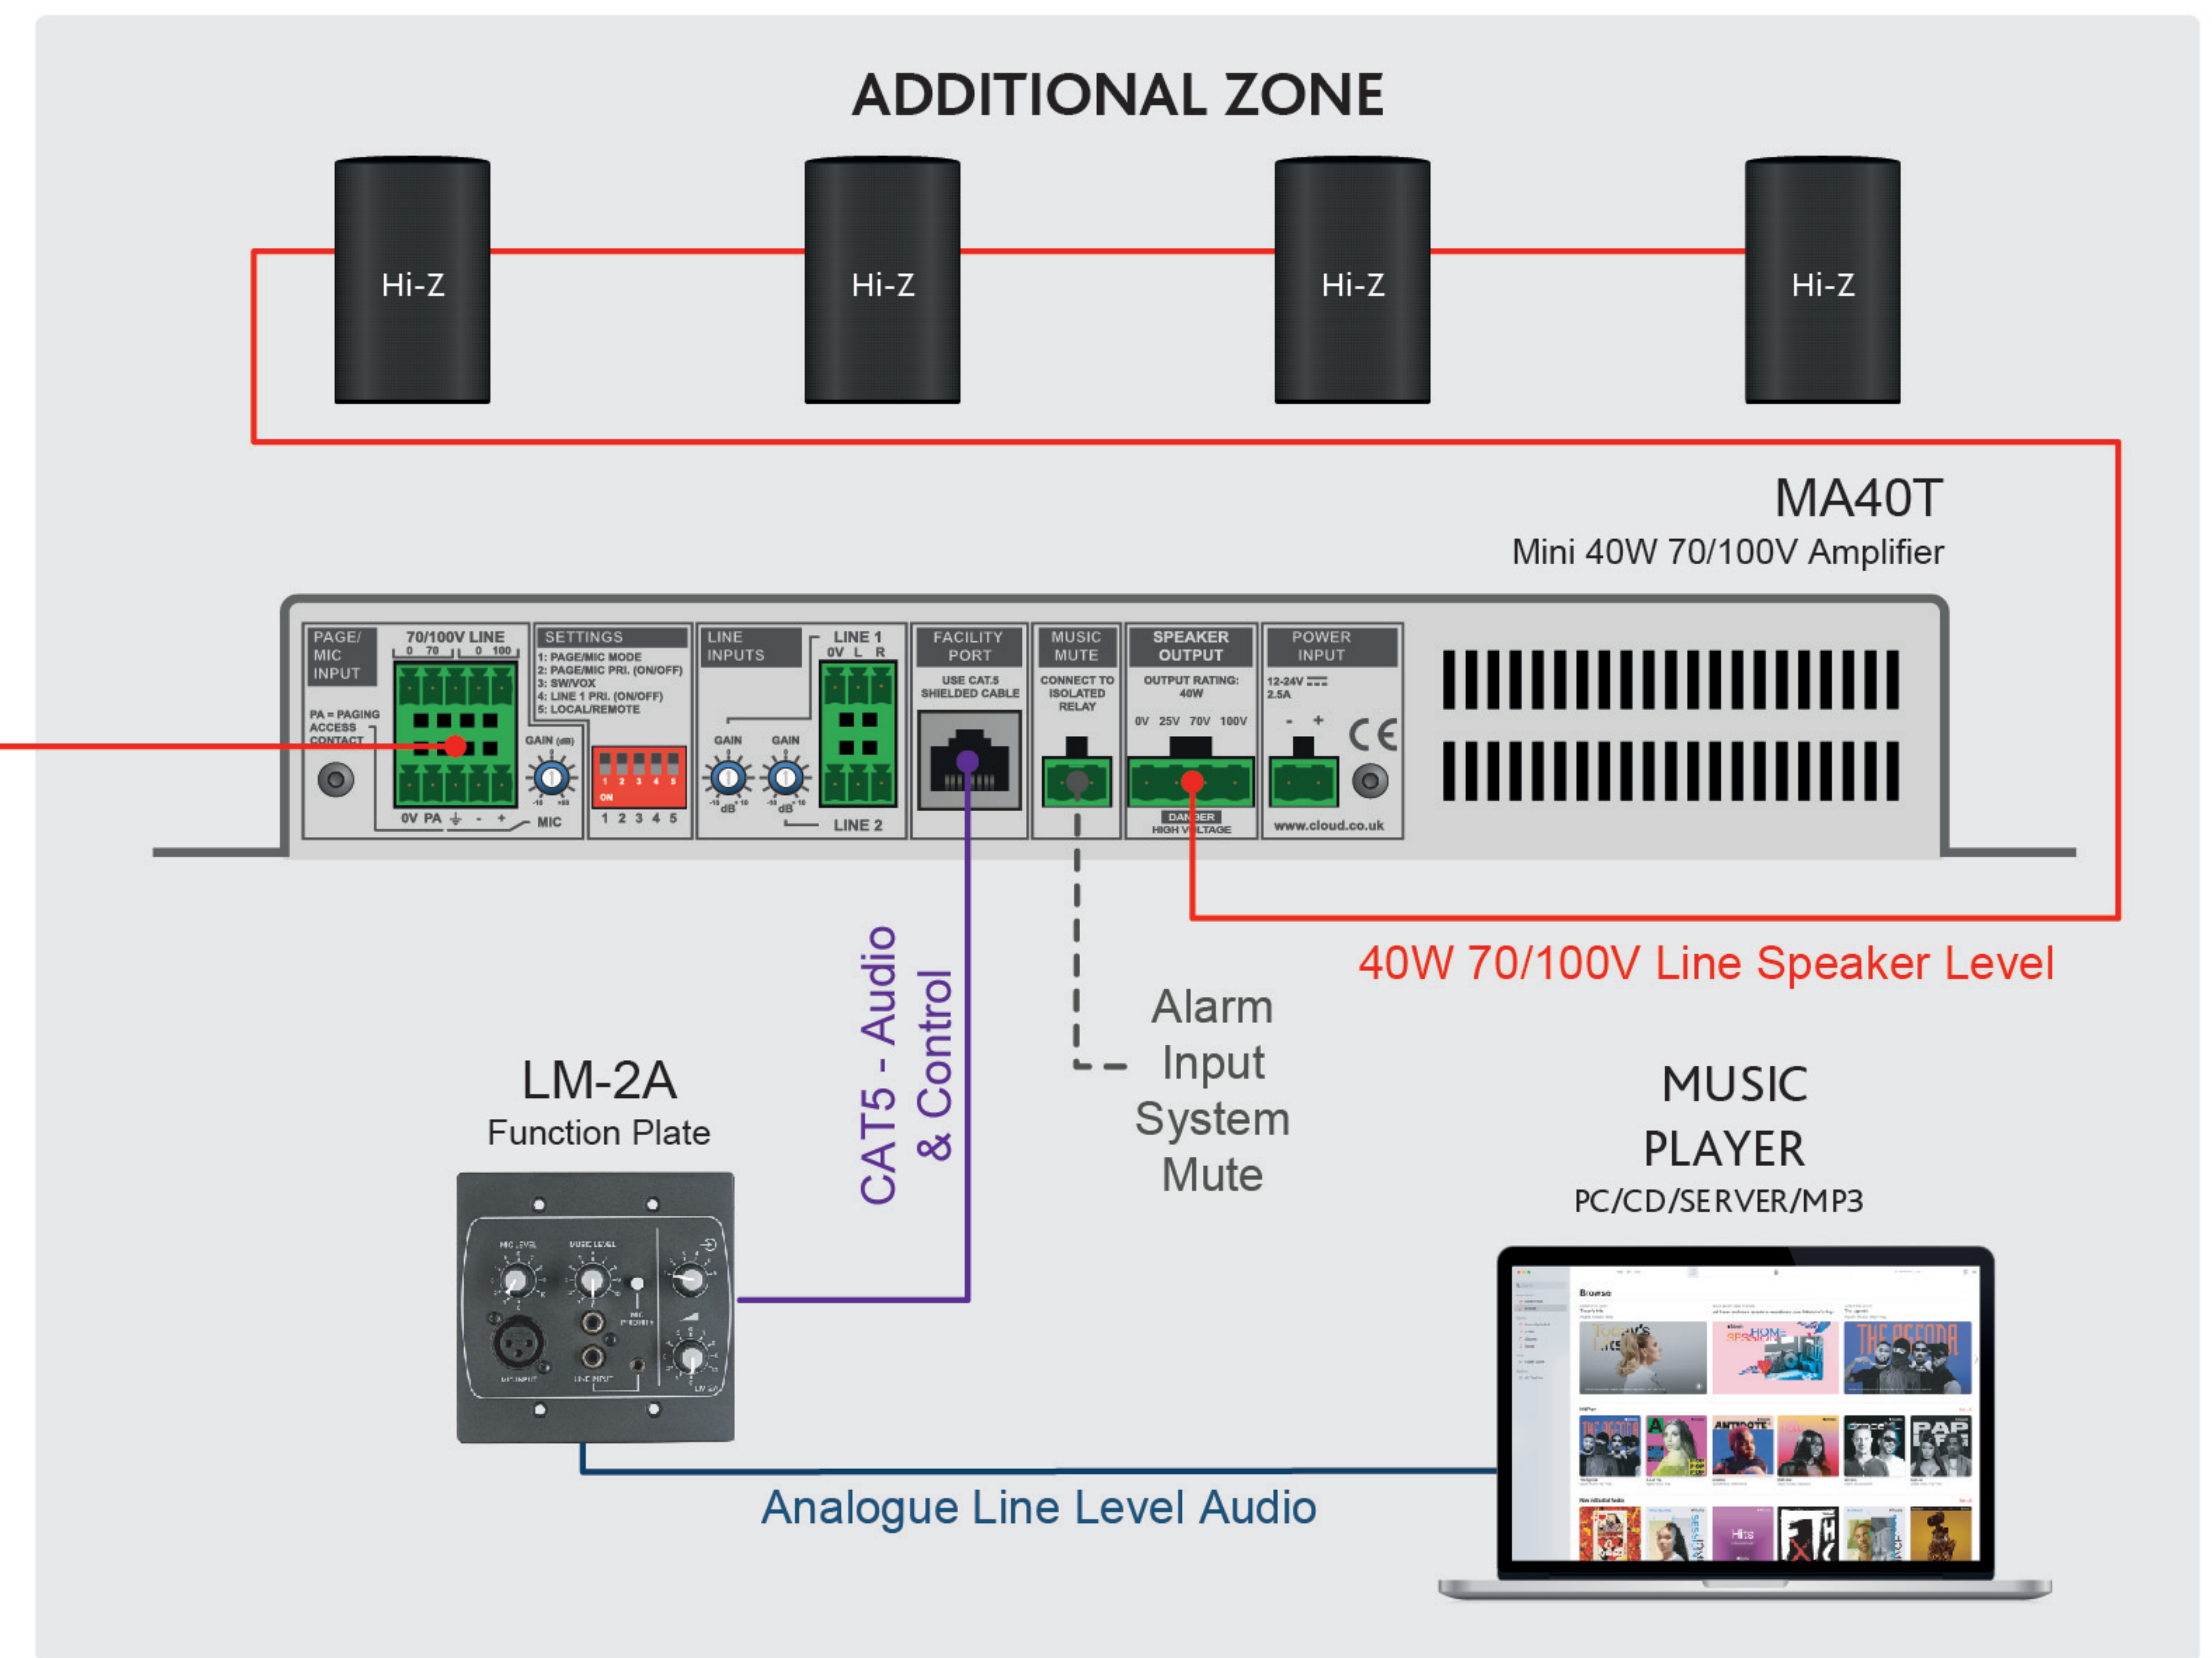

Additional zone to existing system MA40T 70/100V Mini Amplifier

An additional zone is often required within an existing system after renovations, a change of use or even temporarily. Mini amplifiers fits this purpose perfectly; the MA40F and MA40T provide the solution by tapping off any 70/100V line speaker circuit and add additional functionality including local inputs and control.

www.cloud.co.uk

cloud

CLOUD ELECTRONICS LIMITED. SHEFFIELD, UK

CLOUD PRODUCTS

MA40T LM-2A

APP NO. 052