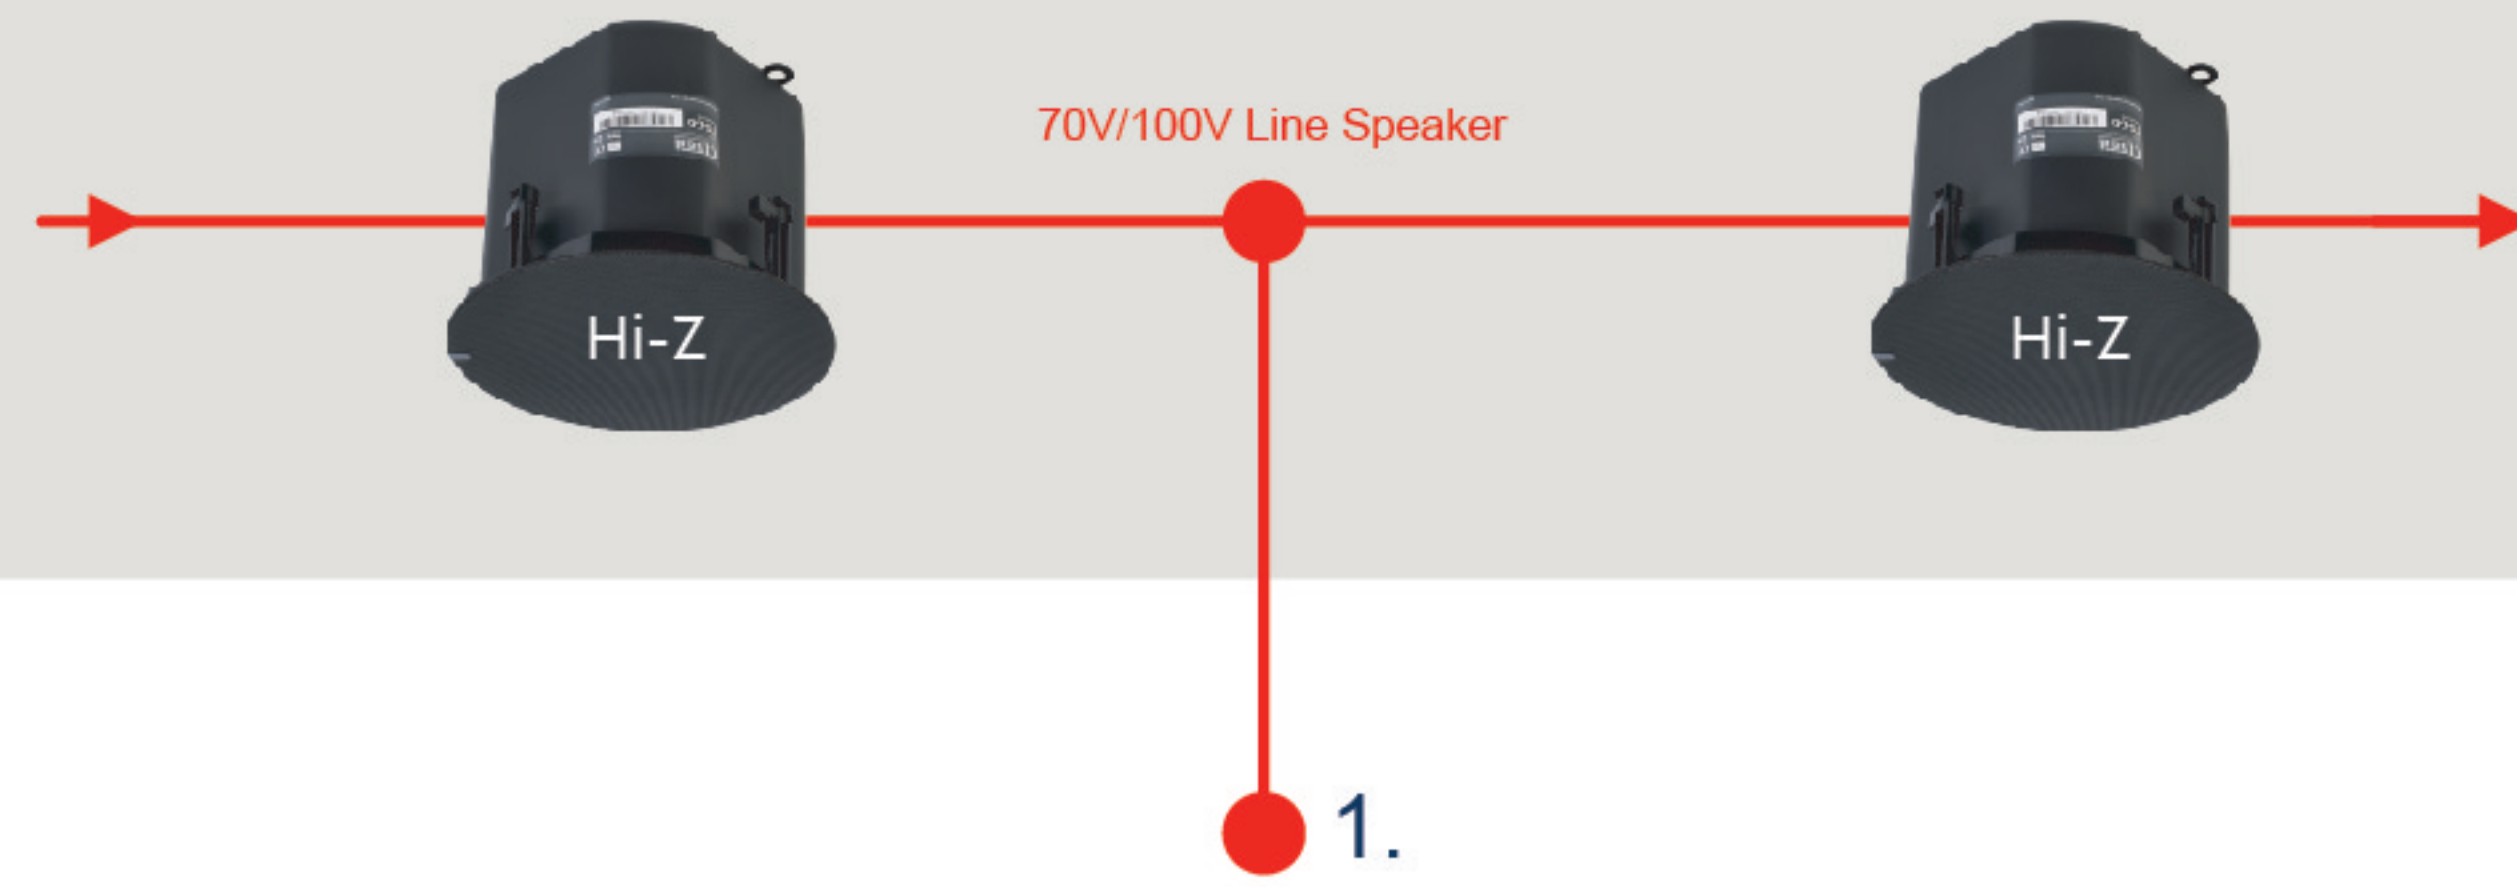

STADIUM PAGING SYSTEM - 100V/70V LINE TAP

Stadium Hospitality Boxes MA40T 70/100V Mini Amplifier

The MA40T Mini Amplifier provides 40W of amplification into 70/100V constant voltage speaker circuits. Each Hospitality Box is provided with local input and level control whilst also allowing for a priority input from the main 70/100V constant voltage paging or emergency system.