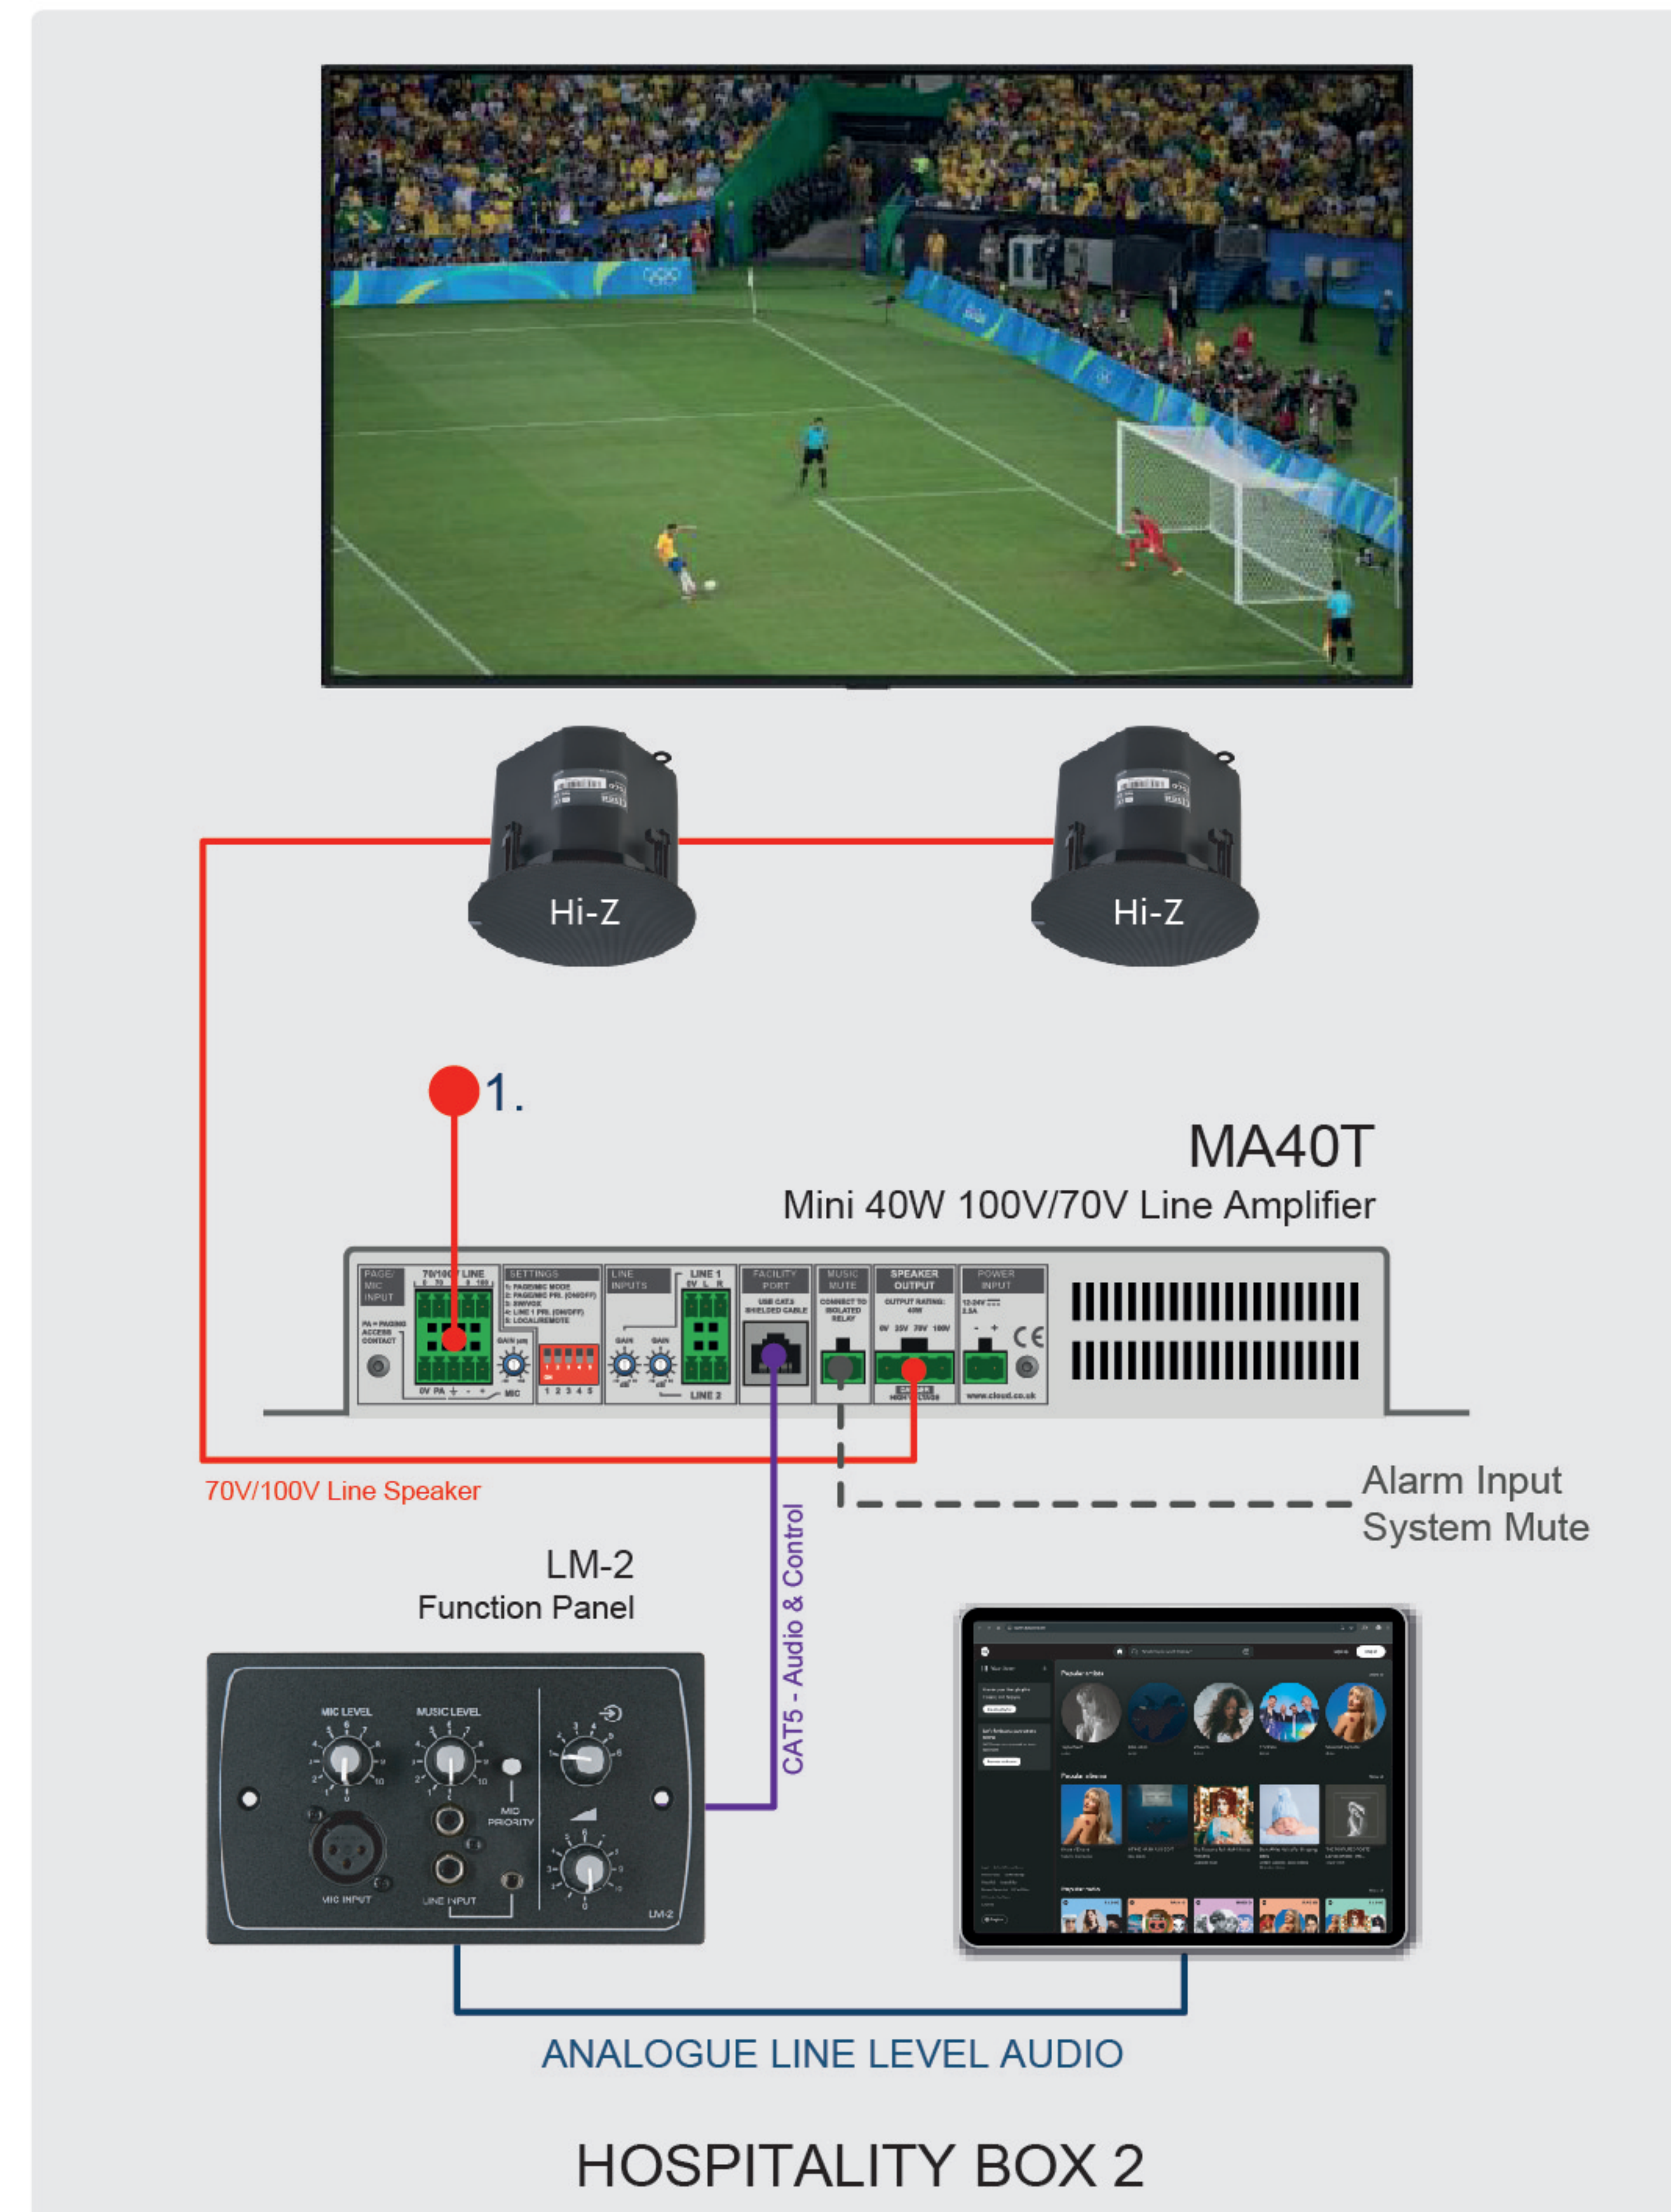

CLOUD ELECTRONICS LIMITED. SHEFFIELD, UK

CLOUD PRODUCTS

MA40T LM-2

APP NO. 050