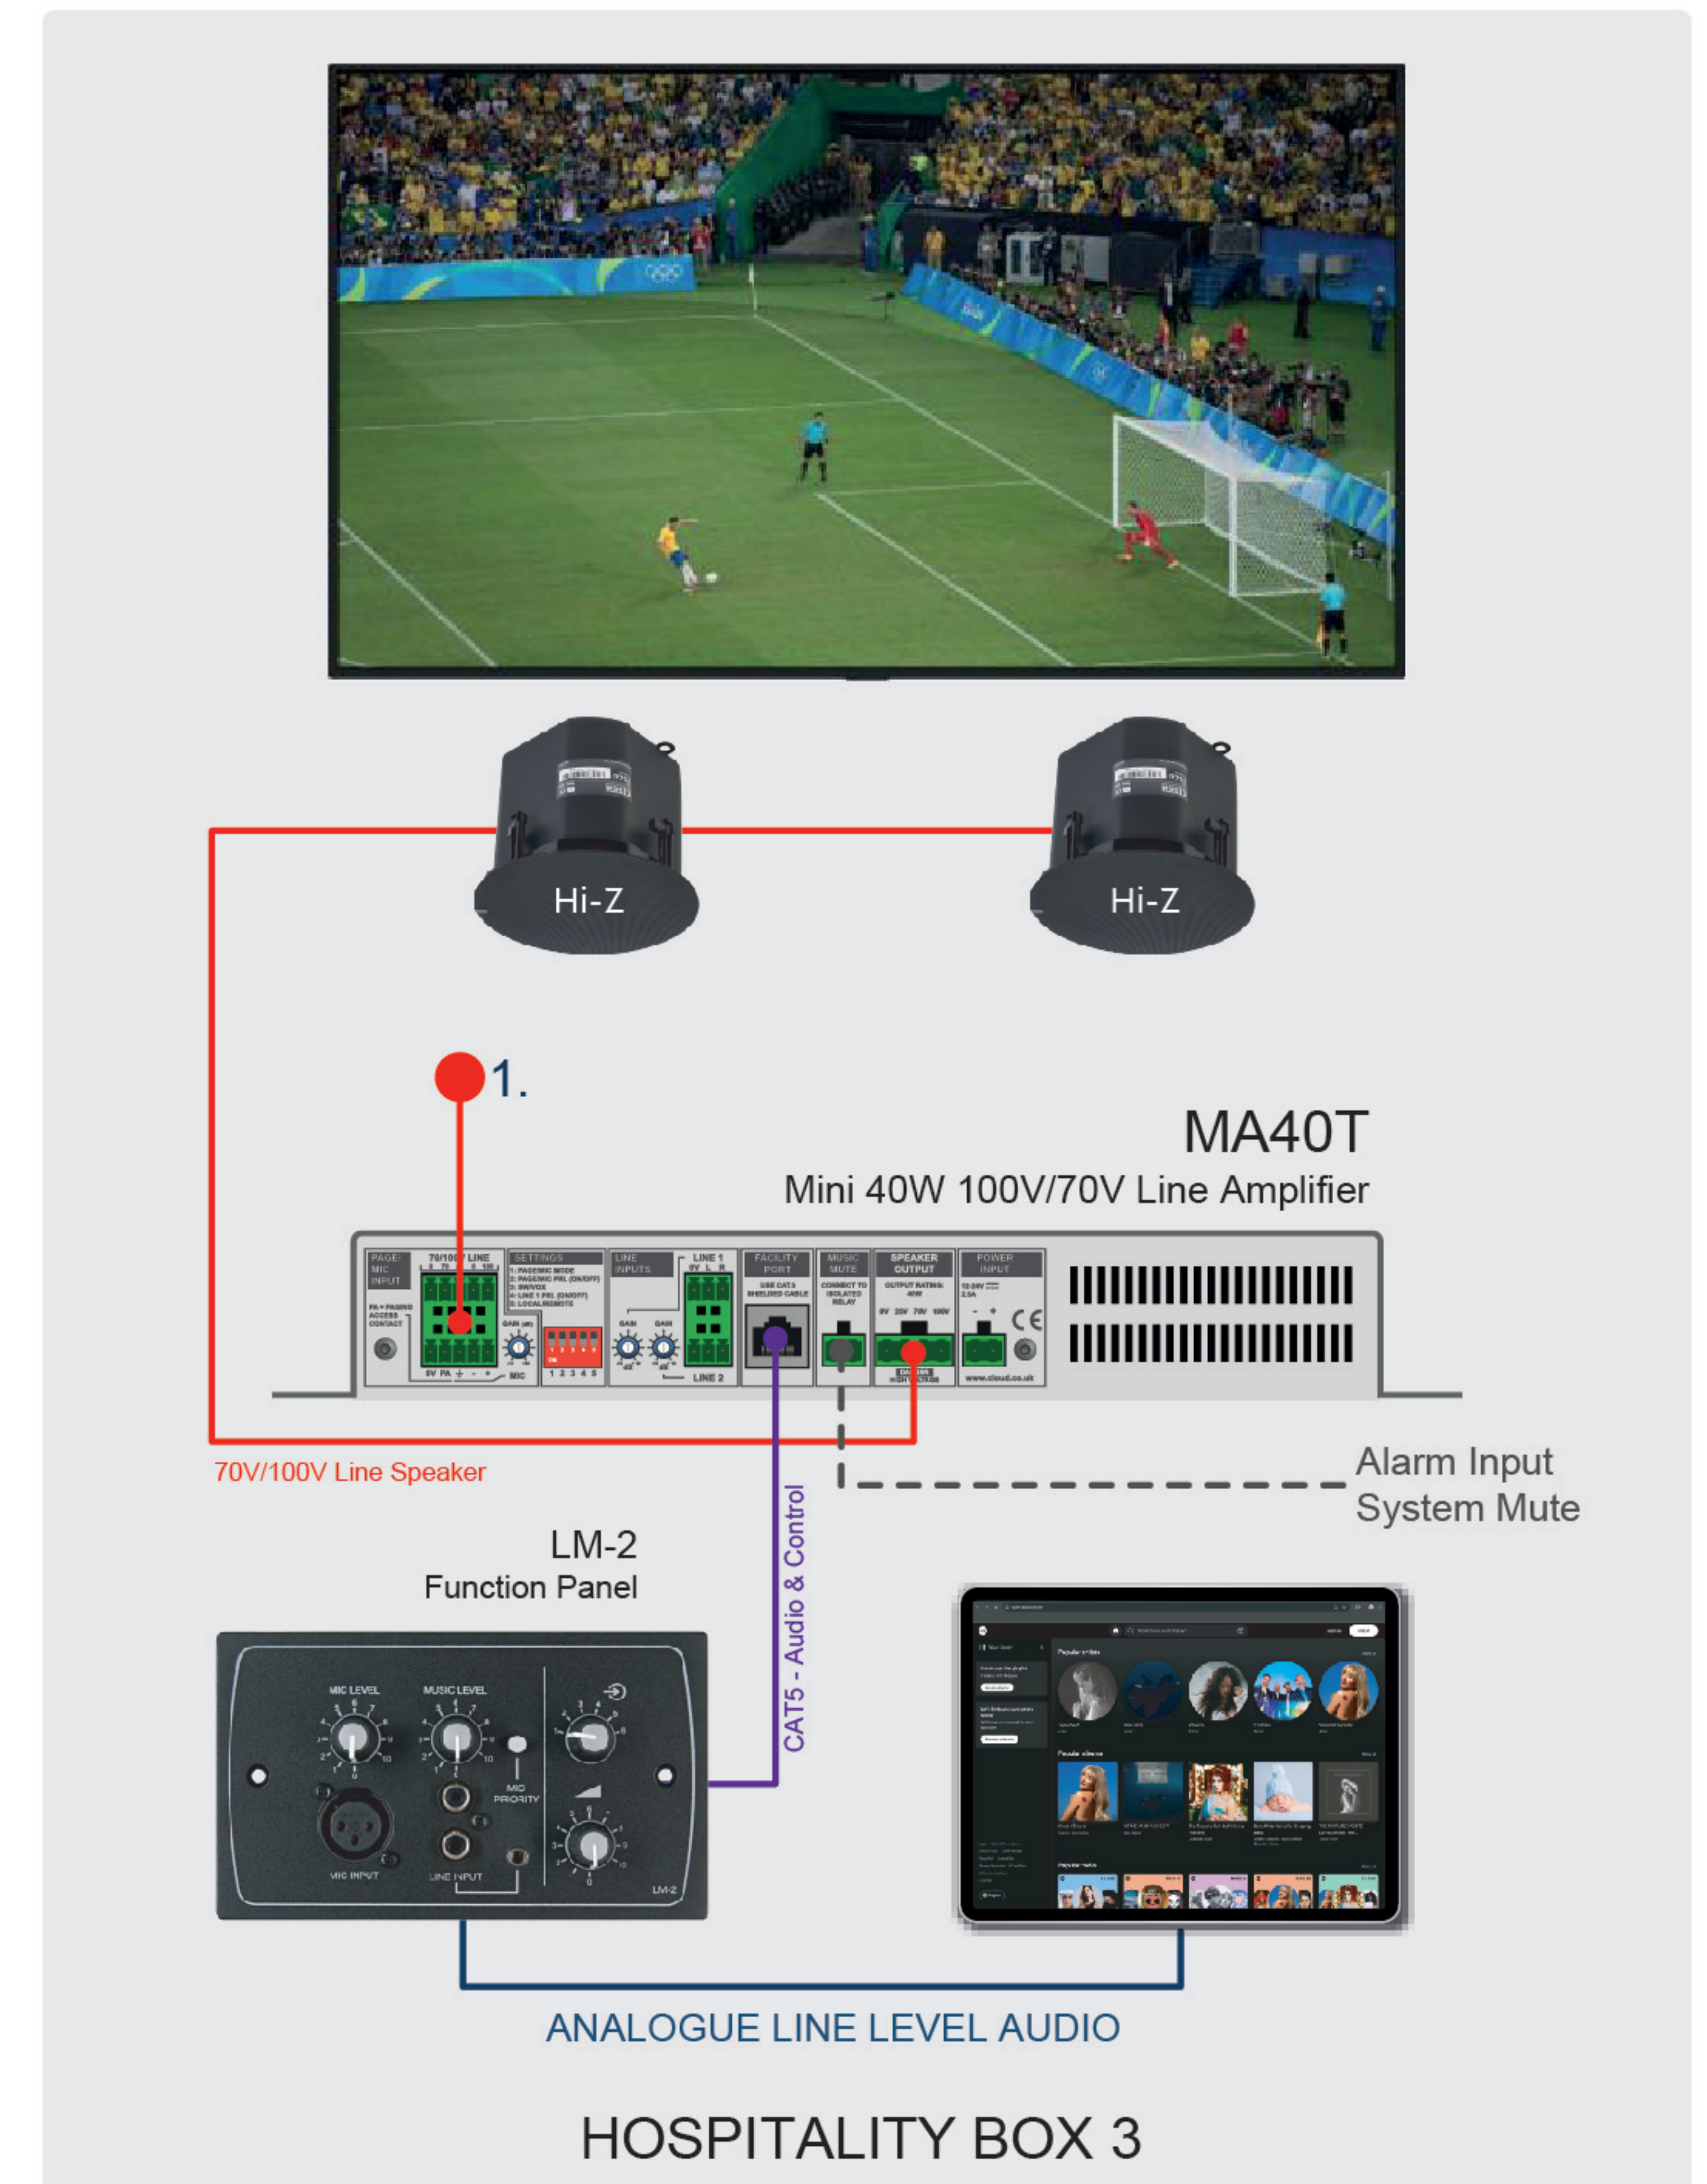

CLOUD ELECTRONICS LIMITED. SHEFFIELD, UK

CLOUD PRODUCTS

MA40T LM-2

APP NO. 050