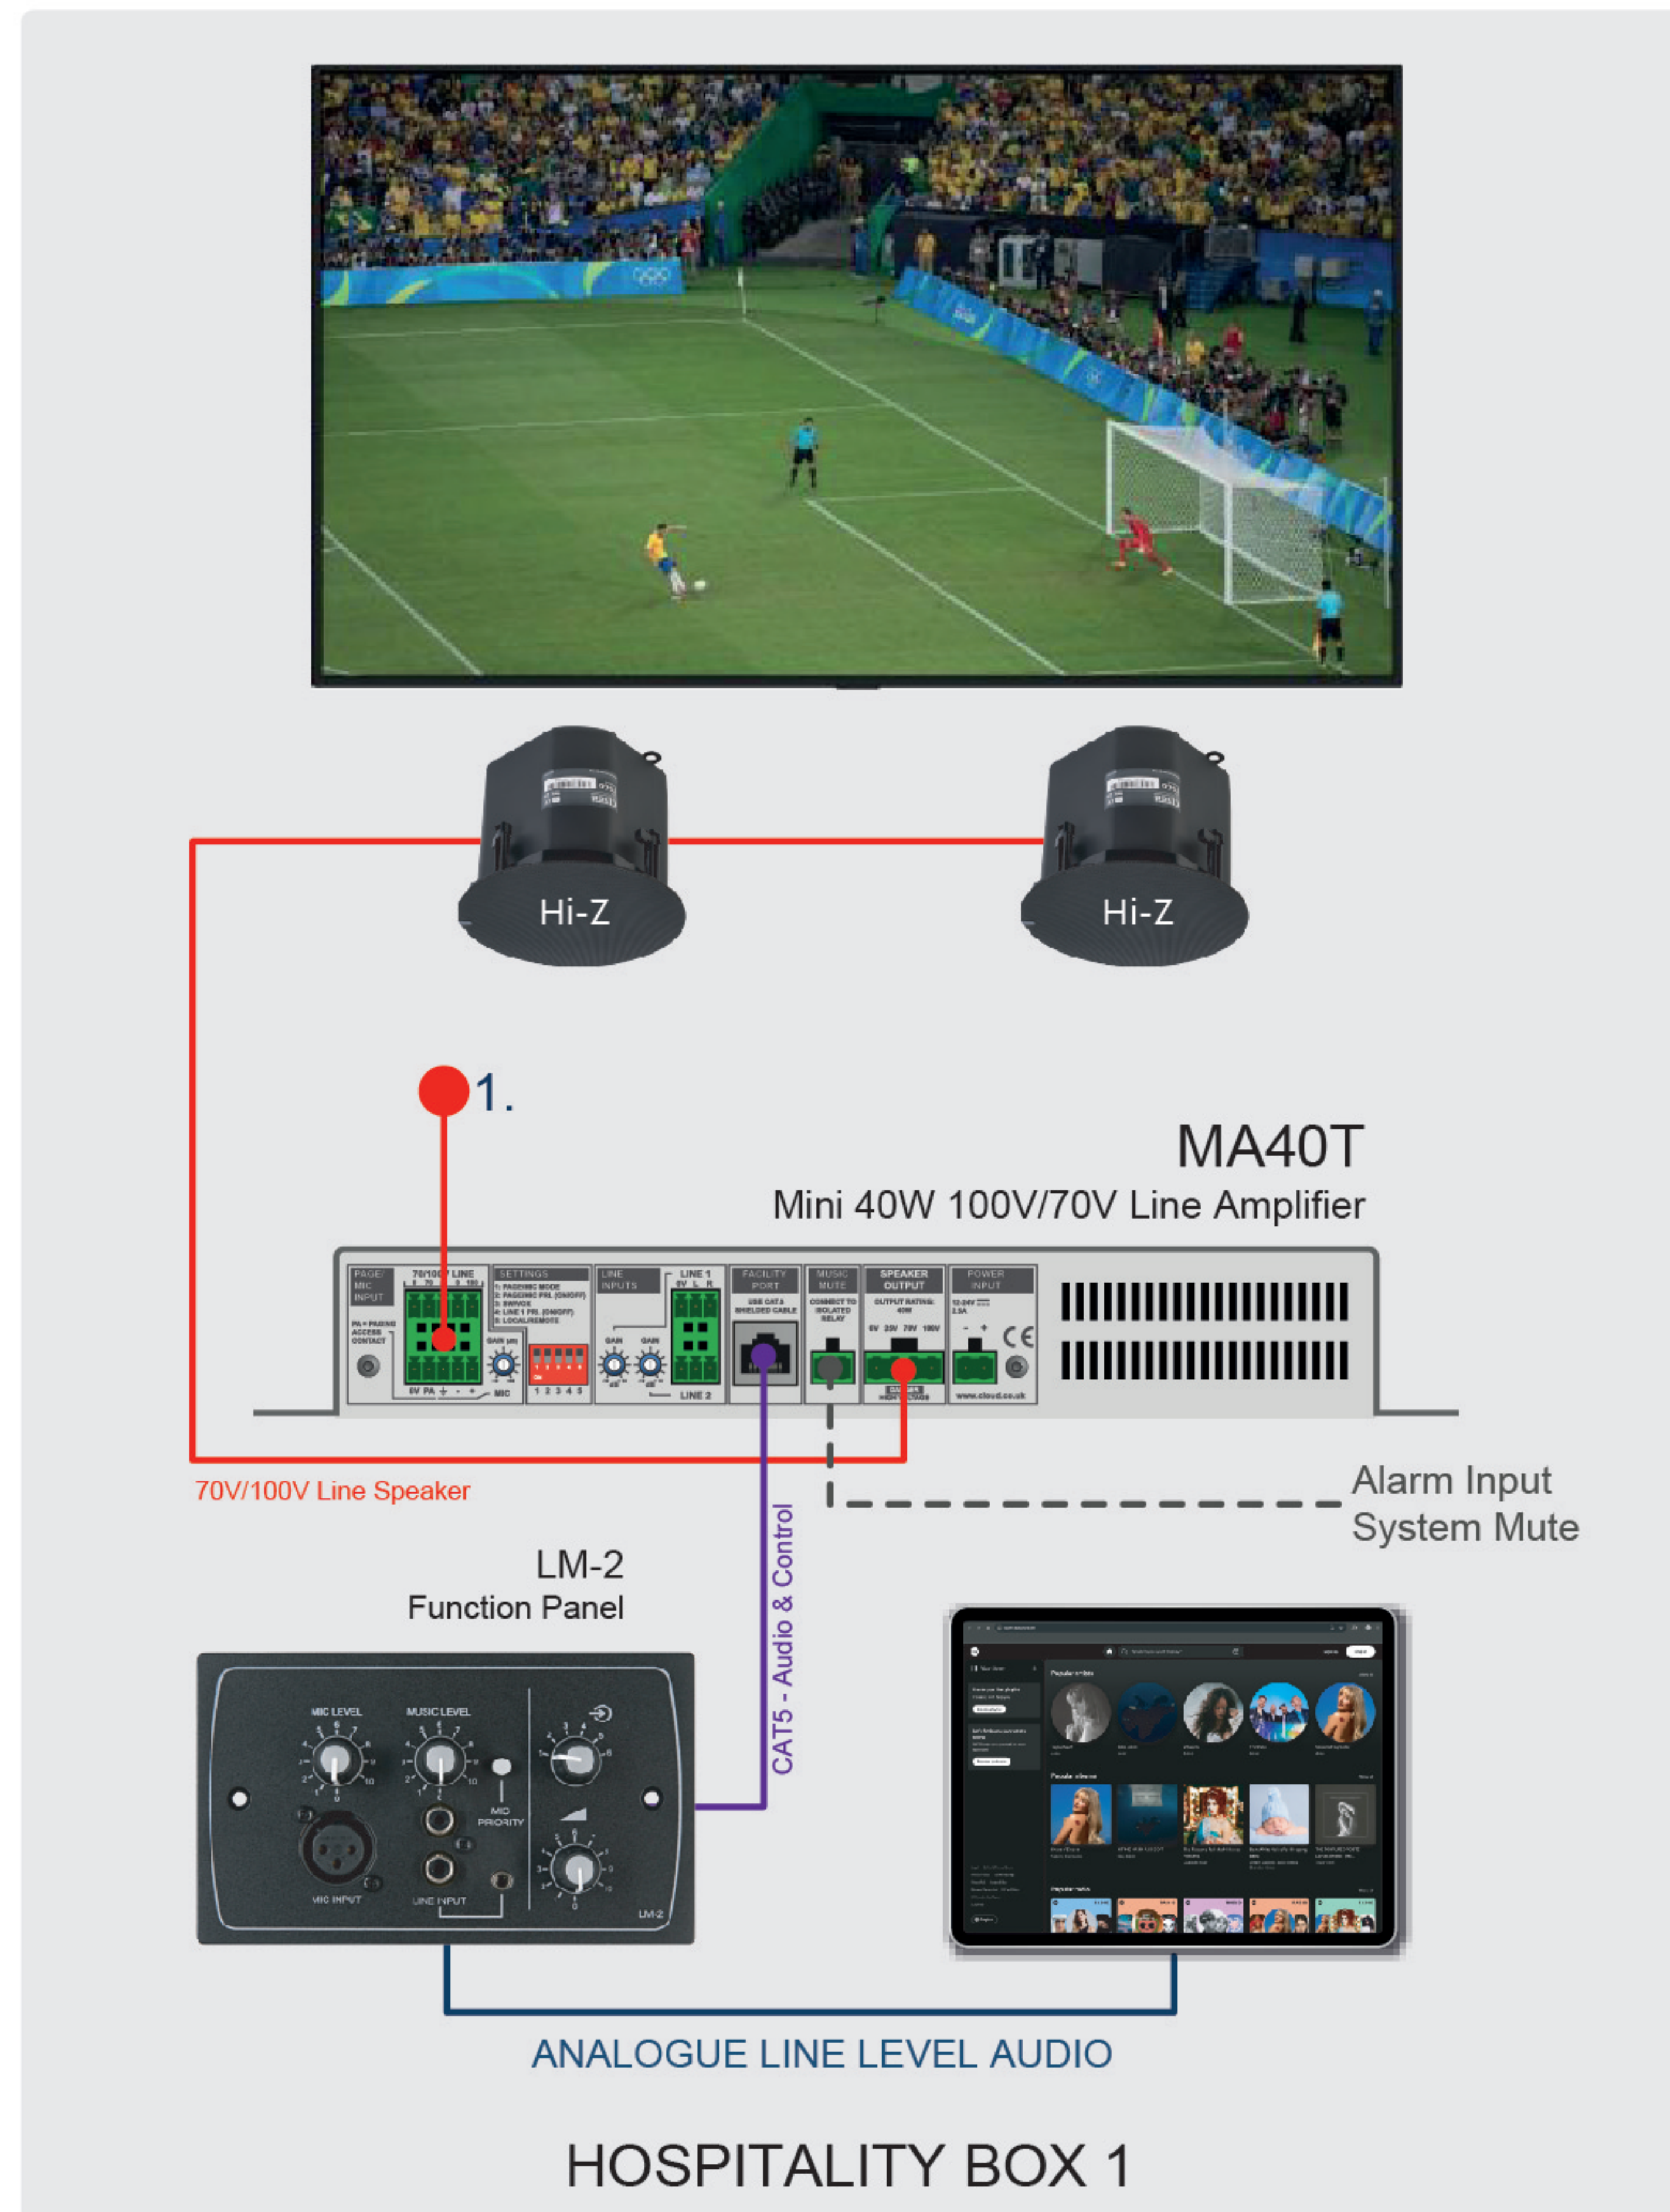

CLOUD ELECTRONICS LIMITED. SHEFFIELD, UK

CLOUD PRODUCTS

MA40T LM-2

APP NO. 050