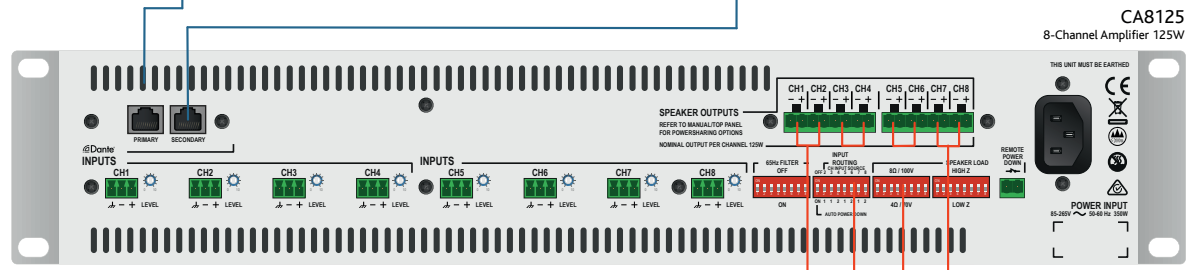

Dante® Switch Mode
CA8125 Eight Channel Amplifier

Using a Dante® enabled switch it is possible to connect Dante® devices and PC / MACs running Dante® Virtual Sound Card (DVS) to the primary port on the CA8125 amplifier.

The second Dante® port in Switch Mode can be used for connecting Dante® enabled devices including PC / MACs running DVS.

www.cloud.co.uk

2nd Dante® Port - SWITCH Mode

ZONES 1-2

ZONES 3-4

ZONES 5-6

ZONES 7-8