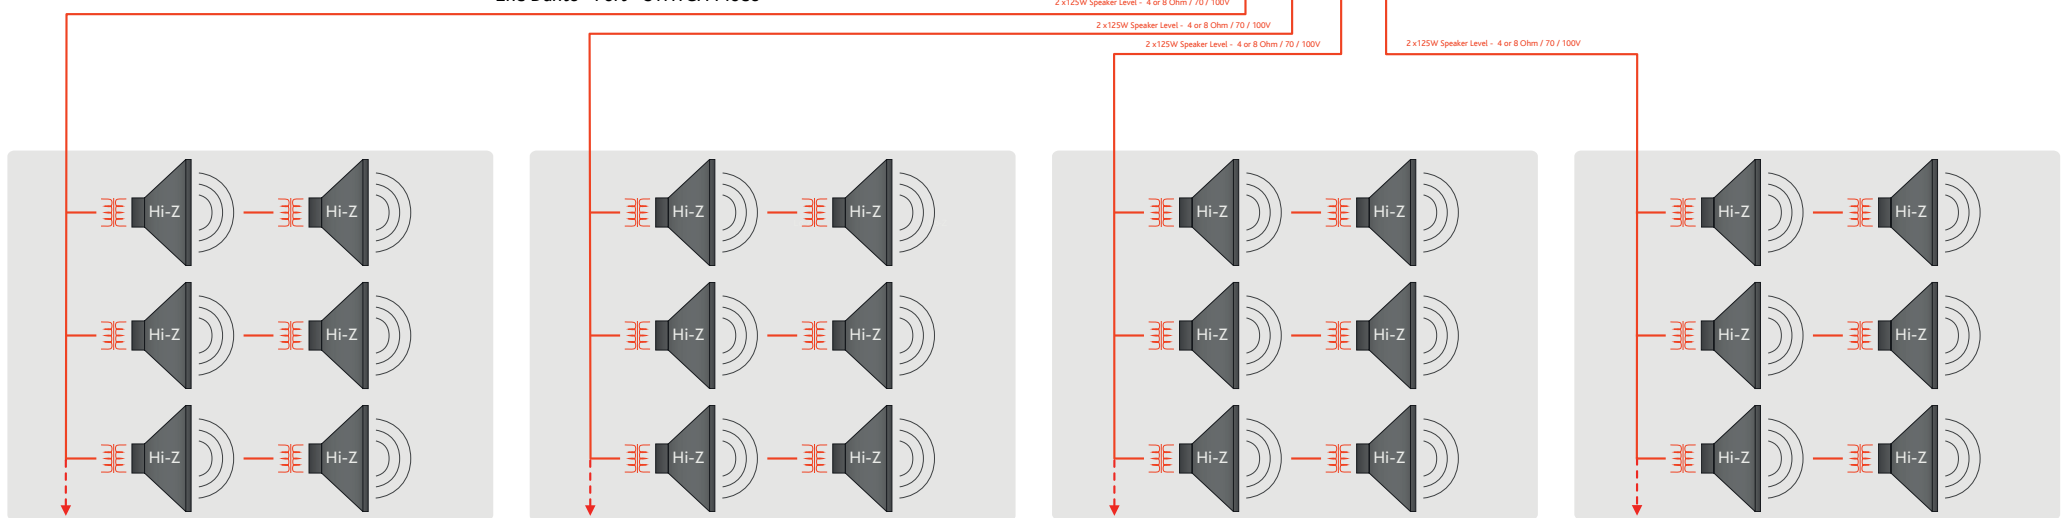

Dante® Switch Mode
CA8125 Eight Channel Amplifier

Using a Dante® enabled switch it is possible to connect Dante® devices and PC / MACs running Dante® Virtual Sound Card (DVS) to the primary port on the CA8125 amplifier.

The second Dante® port in Switch Mode can be used for connecting Dante® enabled devices including PC / MACs running DVS.

www.cloud.co.uk

2nd Dante® Port - SWITCH Mode

ZONES 1-2

ZONES 3-4

ZONES 5-6

ZONES 7-8