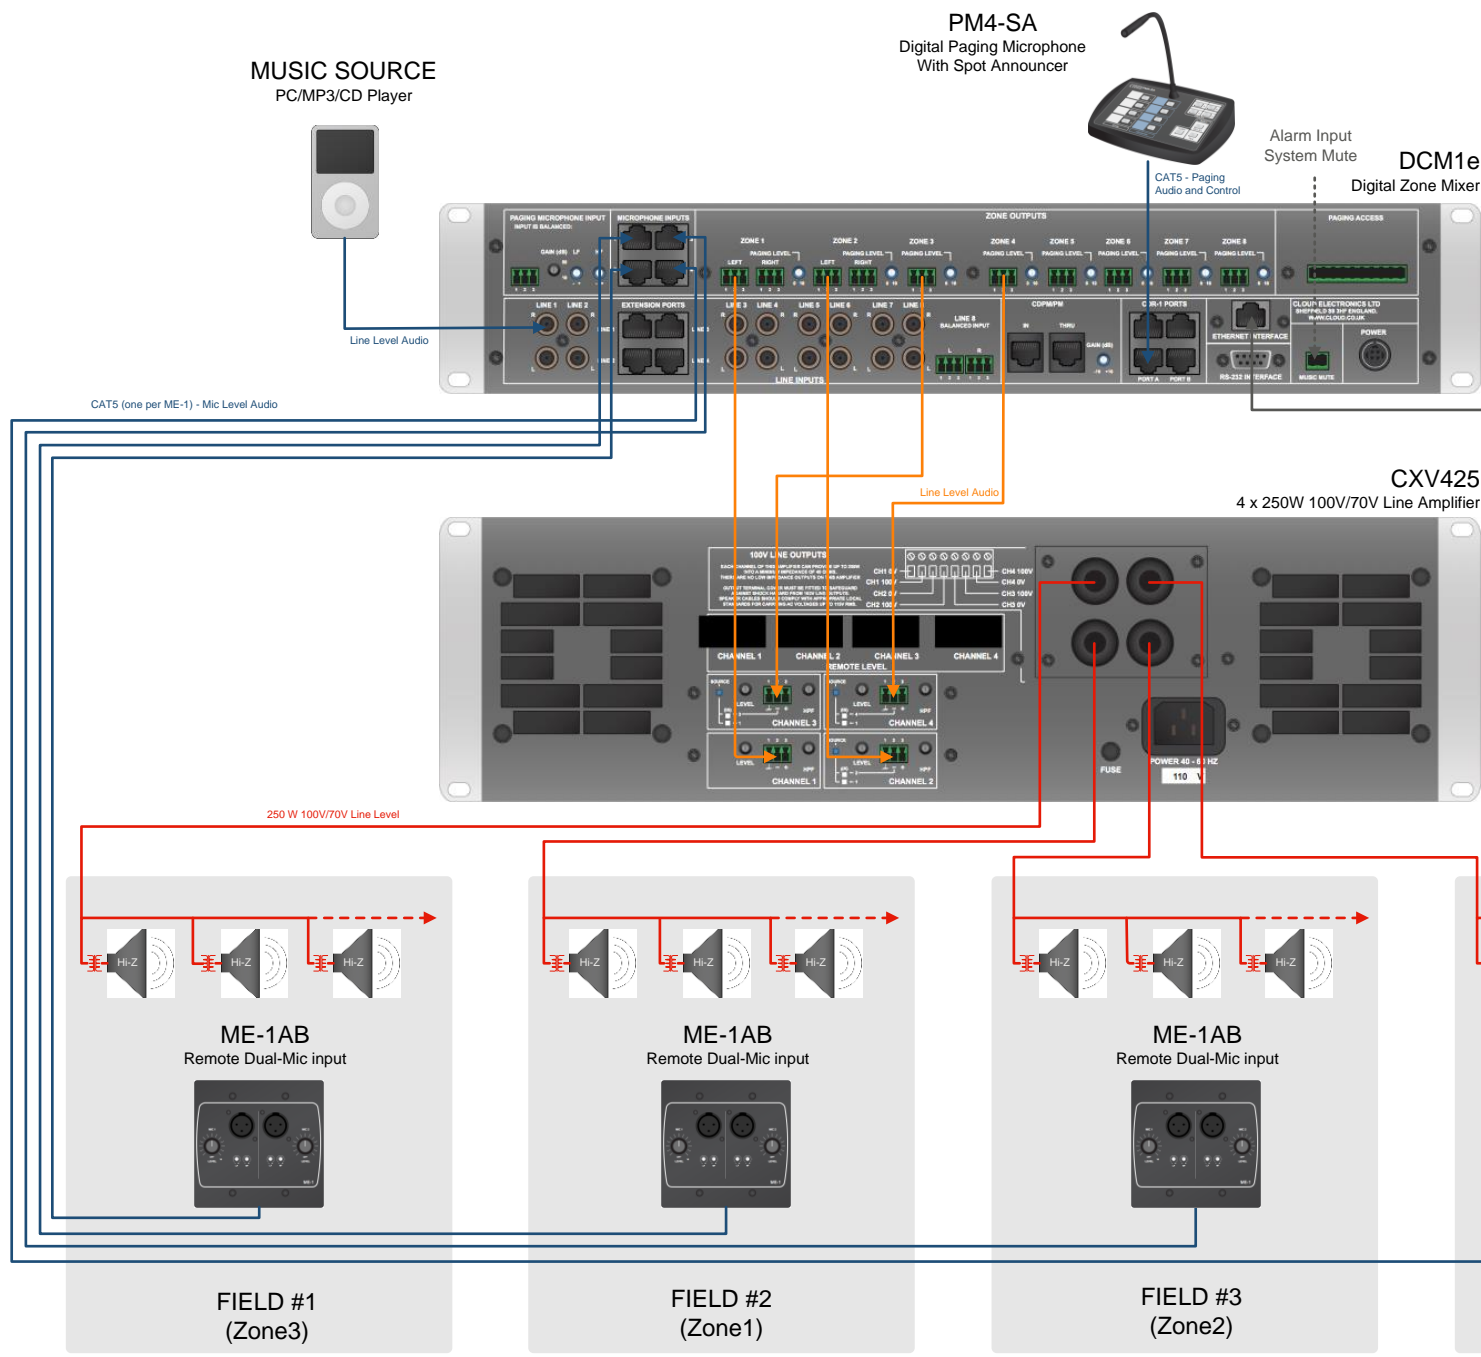

College Sports Field
 4-Zone 100V/70V Line paging and music playback system with automated spot announcer for pre-recorded messages and Local Zone inputs, ideal for on field commentary and entertainment.

ETHERNET INTERFACE

The DCM1e can be controlled by any web enabled mobile device.

Connect the Ethernet Interface RJ45 to a Wi-Fi Router or fixed network infrastructure in order to access the in-built Web Server with your device's browser.

Using the Web browser of any mobile or fixed device the End User has "limited installer defined" controls via 4 simple and intuitive GUI pages.

IOS ANDROID BLACKBERRY WINDOWS PHONE PC MAC