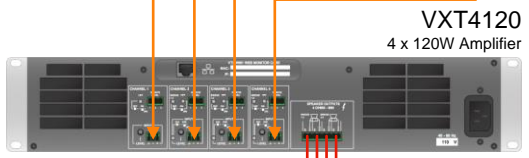

"Welcome to ....."

SOUND EFFECT

"Please keep your hands and feet inside the ride at all times"

"Don't forget to collect you photo from the Gift Shop"

Themed Attraction

8-Zone playback and paging system for Themed Attraction or Ride. Using Infrared or Contact Closure triggers, the PM8-SA enables user programmable automated messaging to discrete zones as well as continuous audio playback.

CAT5 - Analogue Contact Closure

Alarm Input System Mute