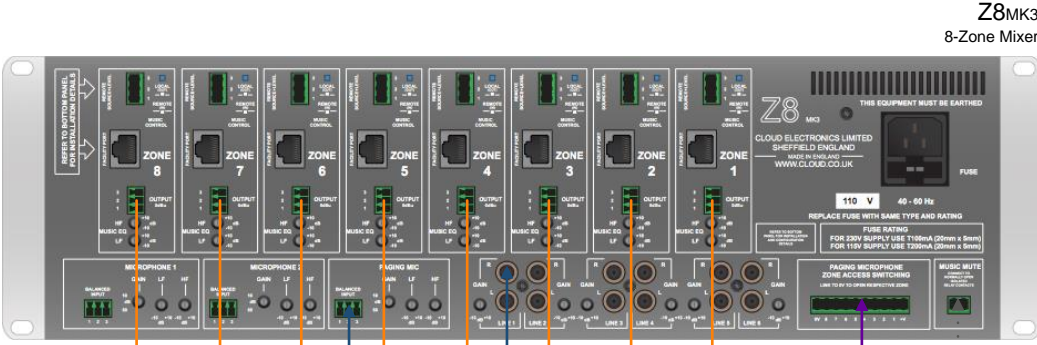

### Themed Attraction

8-Zone playback and paging system for Themed Attraction or Ride. Using Infrared or Contact Closure triggers, the PM8-SA enables user programmable automated messaging to discrete zones as well as continuous audio playback.

CAT5 - Analogue Contact Closure

Alarm Input System Mute