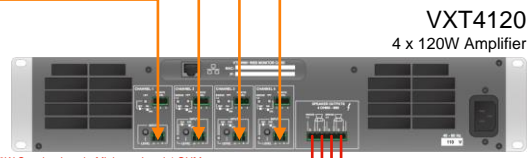

"Welcome to ....."

SOUND EFFECT

"Please keep your hands and feet inside the ride at all times"

"Don't forget to collect you photo from the Gift Shop"

Themed Attraction

8-Zone playback and paging system for Themed Attraction or Ride. Using Infrared or Contact Closure triggers, the PM8-SA enables user programmable automated messaging to discrete zones as well as continuous audio playback.

CAT5 - Analogue Contact Closure

Alarm Input System Mute